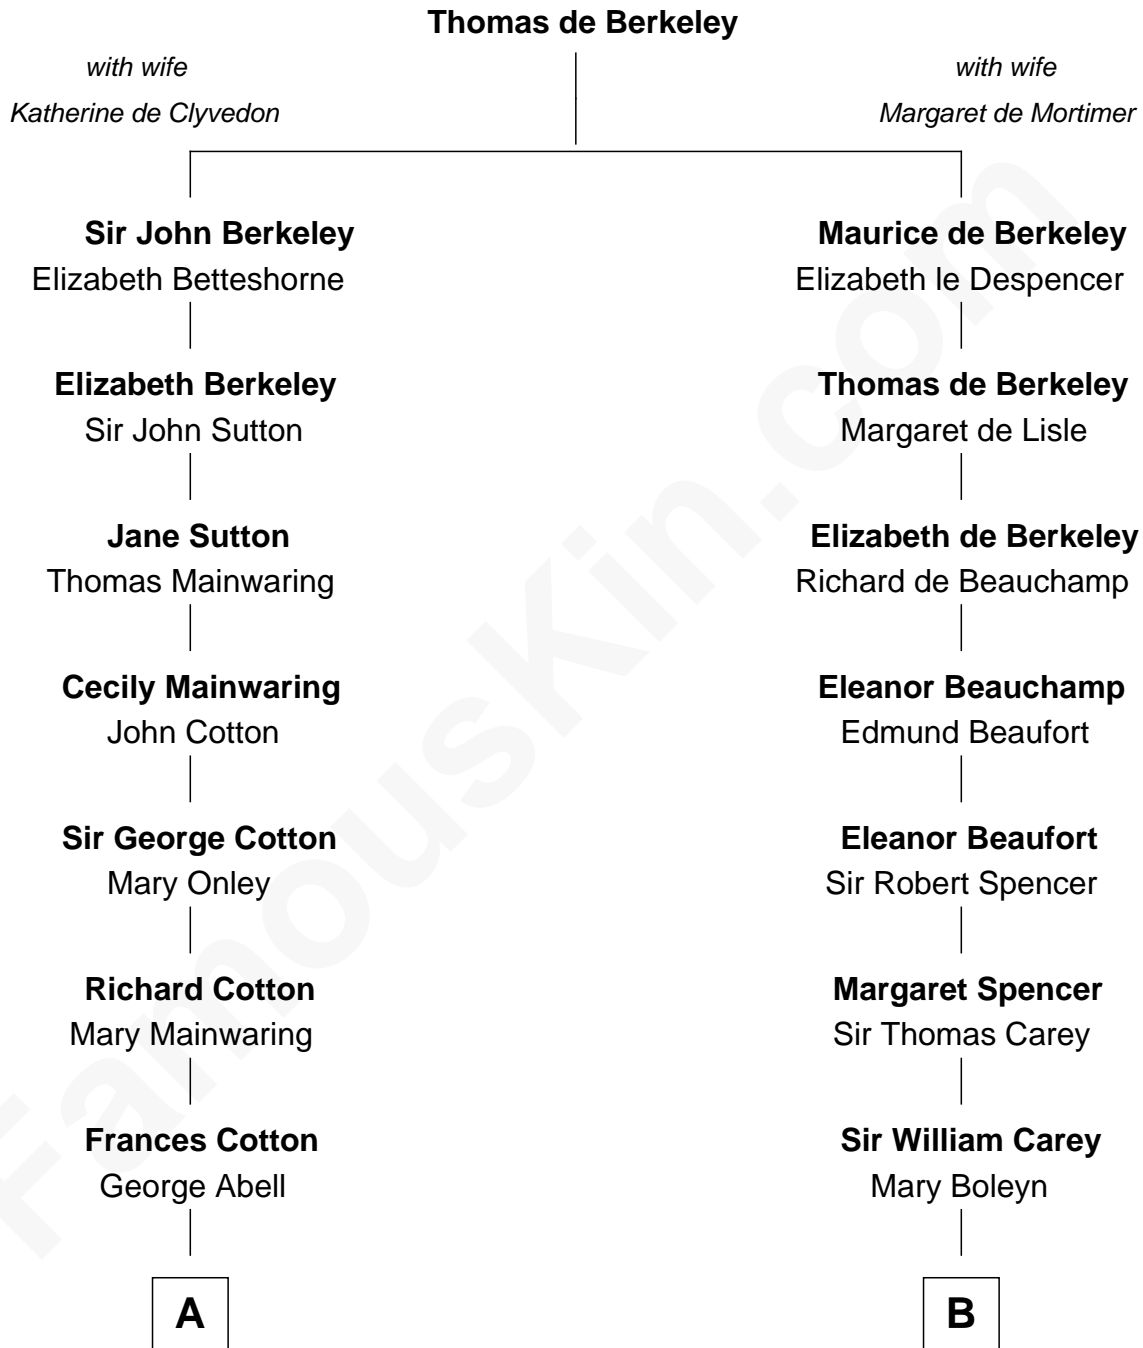

FamousKin.com

Relationship Chart of

Marjorie Post

Founder of General Foods

14th cousin 6 times removed of

Nelson Rockefeller

41st U.S. Vice-President

C

|
William Avery Rockefeller

Eliza Davison

|
John Davison Rockefeller

Laura Celestia Spelman

|
John Davison Rockefeller

Abby Greene Aldrich

|
Nelson Rockefeller

41st U.S. Vice-President