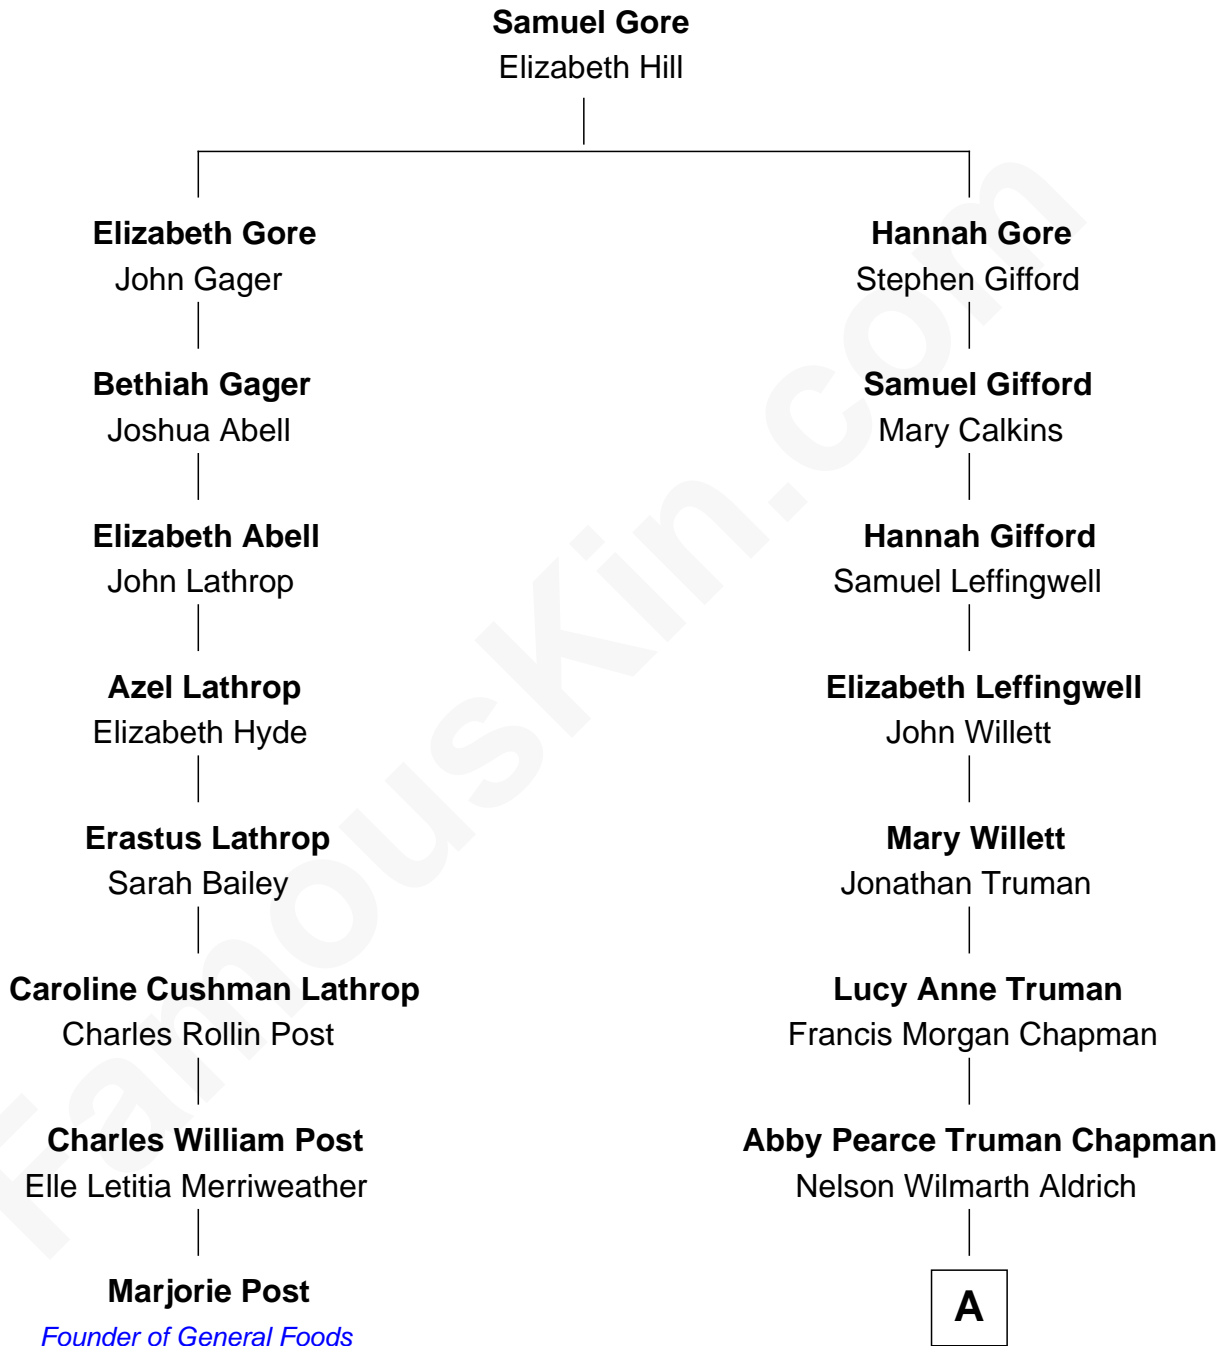

# FamousKin.com Relationship Chart of

**Marjorie Post**

*Founder of General Foods*

7th cousin 1 time removed of

**Nelson Rockefeller**

*41st U.S. Vice-President*

**A**

**Abby Greene Aldrich**  
John Davison Rockefeller

**Nelson Rockefeller**  
*41st U.S. Vice-President*

FamousKin.com