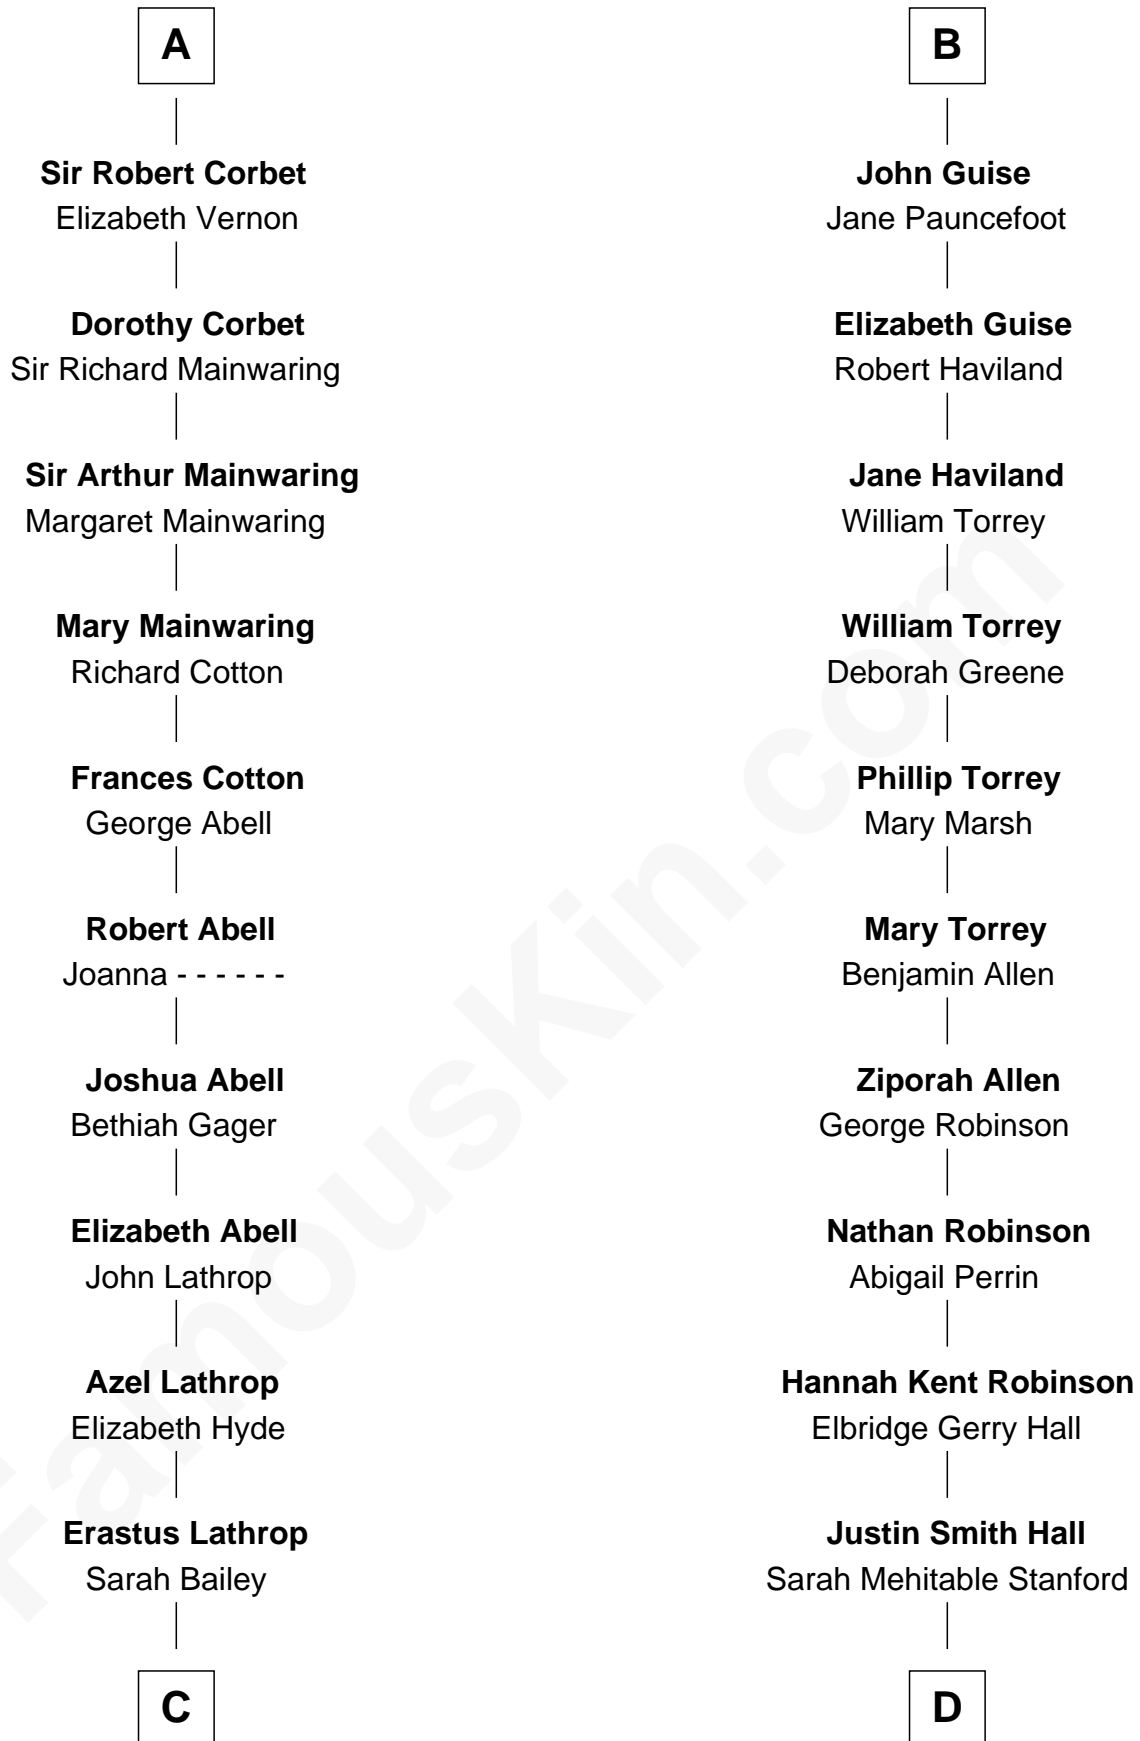

FamousKin.com Relationship Chart of

Marjorie Post

Founder of General Foods

19th cousin of

Raquel Welch

Movie Actress

C

Caroline Cushman Lathrop

Charles Rollin Post

Charles William Post

Elle Letitia Merriweather

Marjorie Post

Founder of General Foods

D

Emery Stanford Hall

Clara Louise Adams