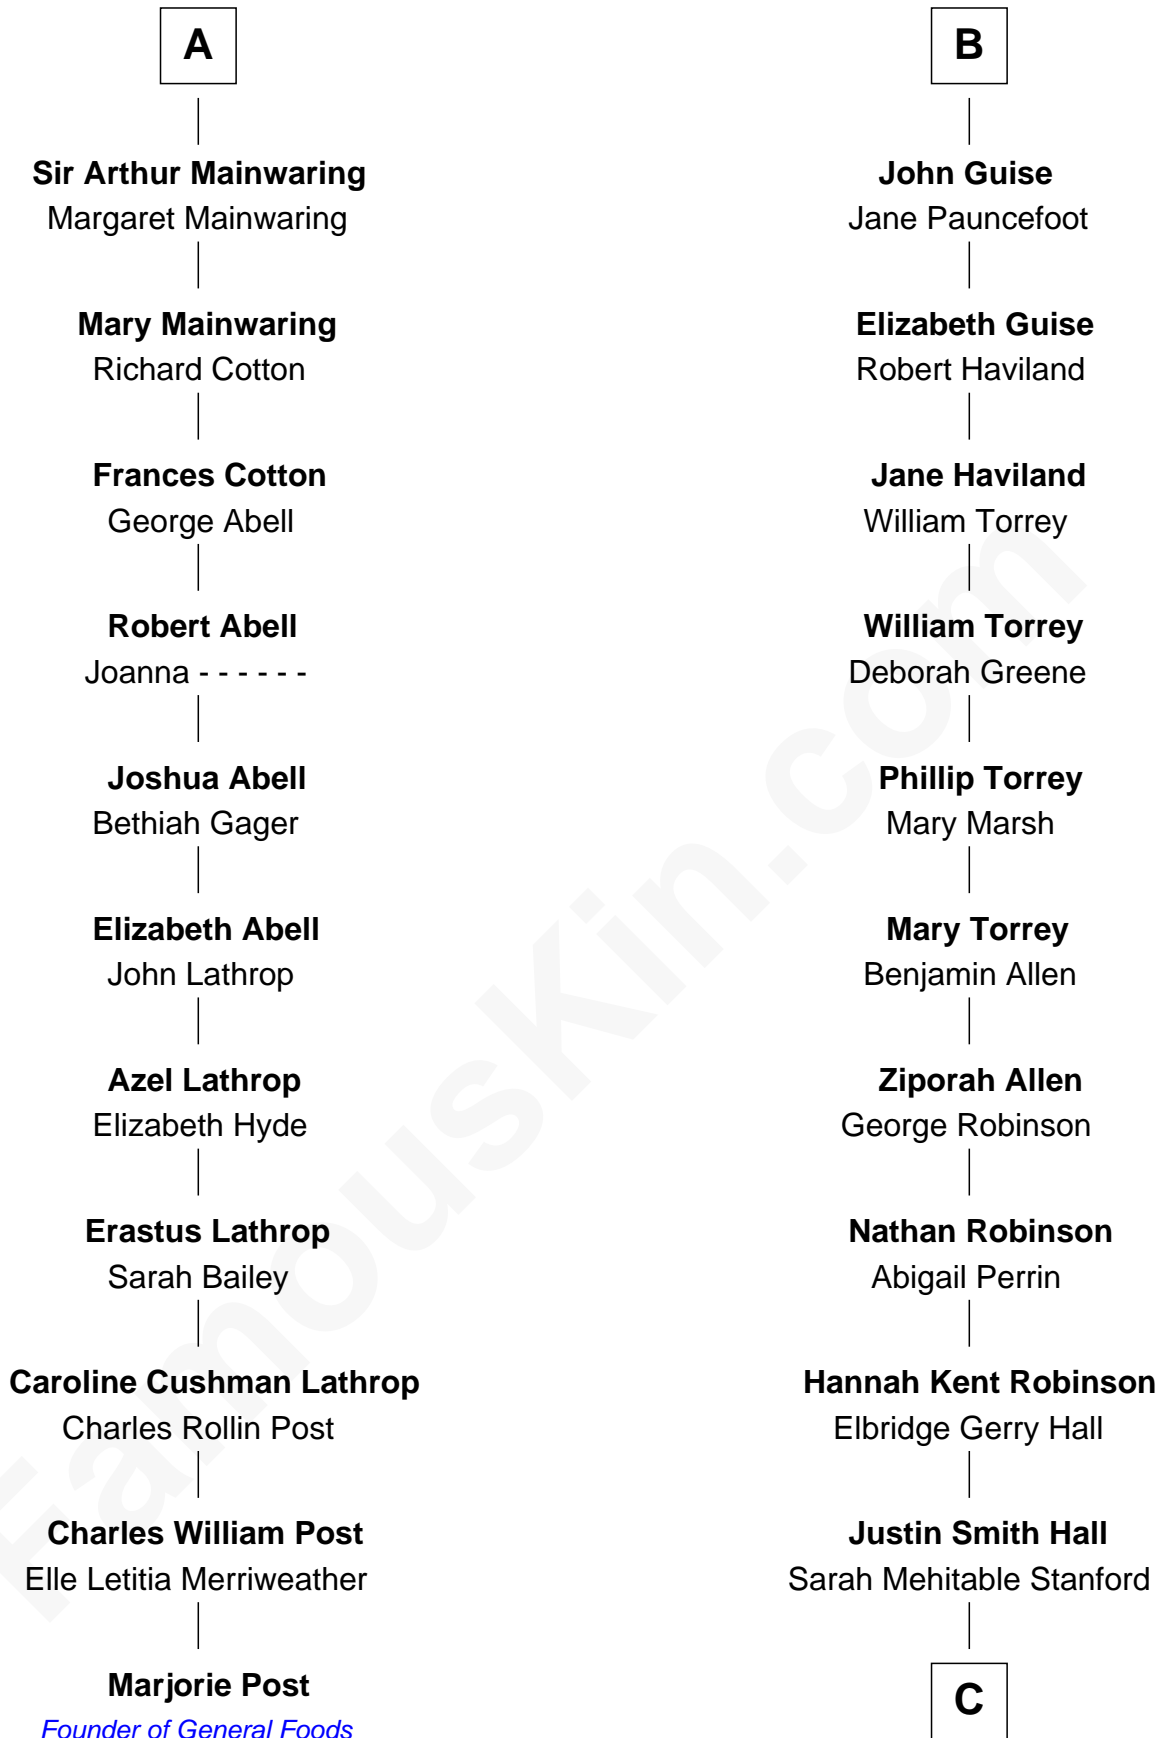

FamousKin.com Relationship Chart of

Marjorie Post

Founder of General Foods

17th cousin 2 times removed of

Raquel Welch

Movie Actress

Sir William de Ros
Margery de Badlesmere

C

Emery Stanford Hall

Clara Louise Adams

Josephine Sarah Hall

Armando Carlos Tejada

Raquel Welch

aka Raquel Welch

FamousKin.com