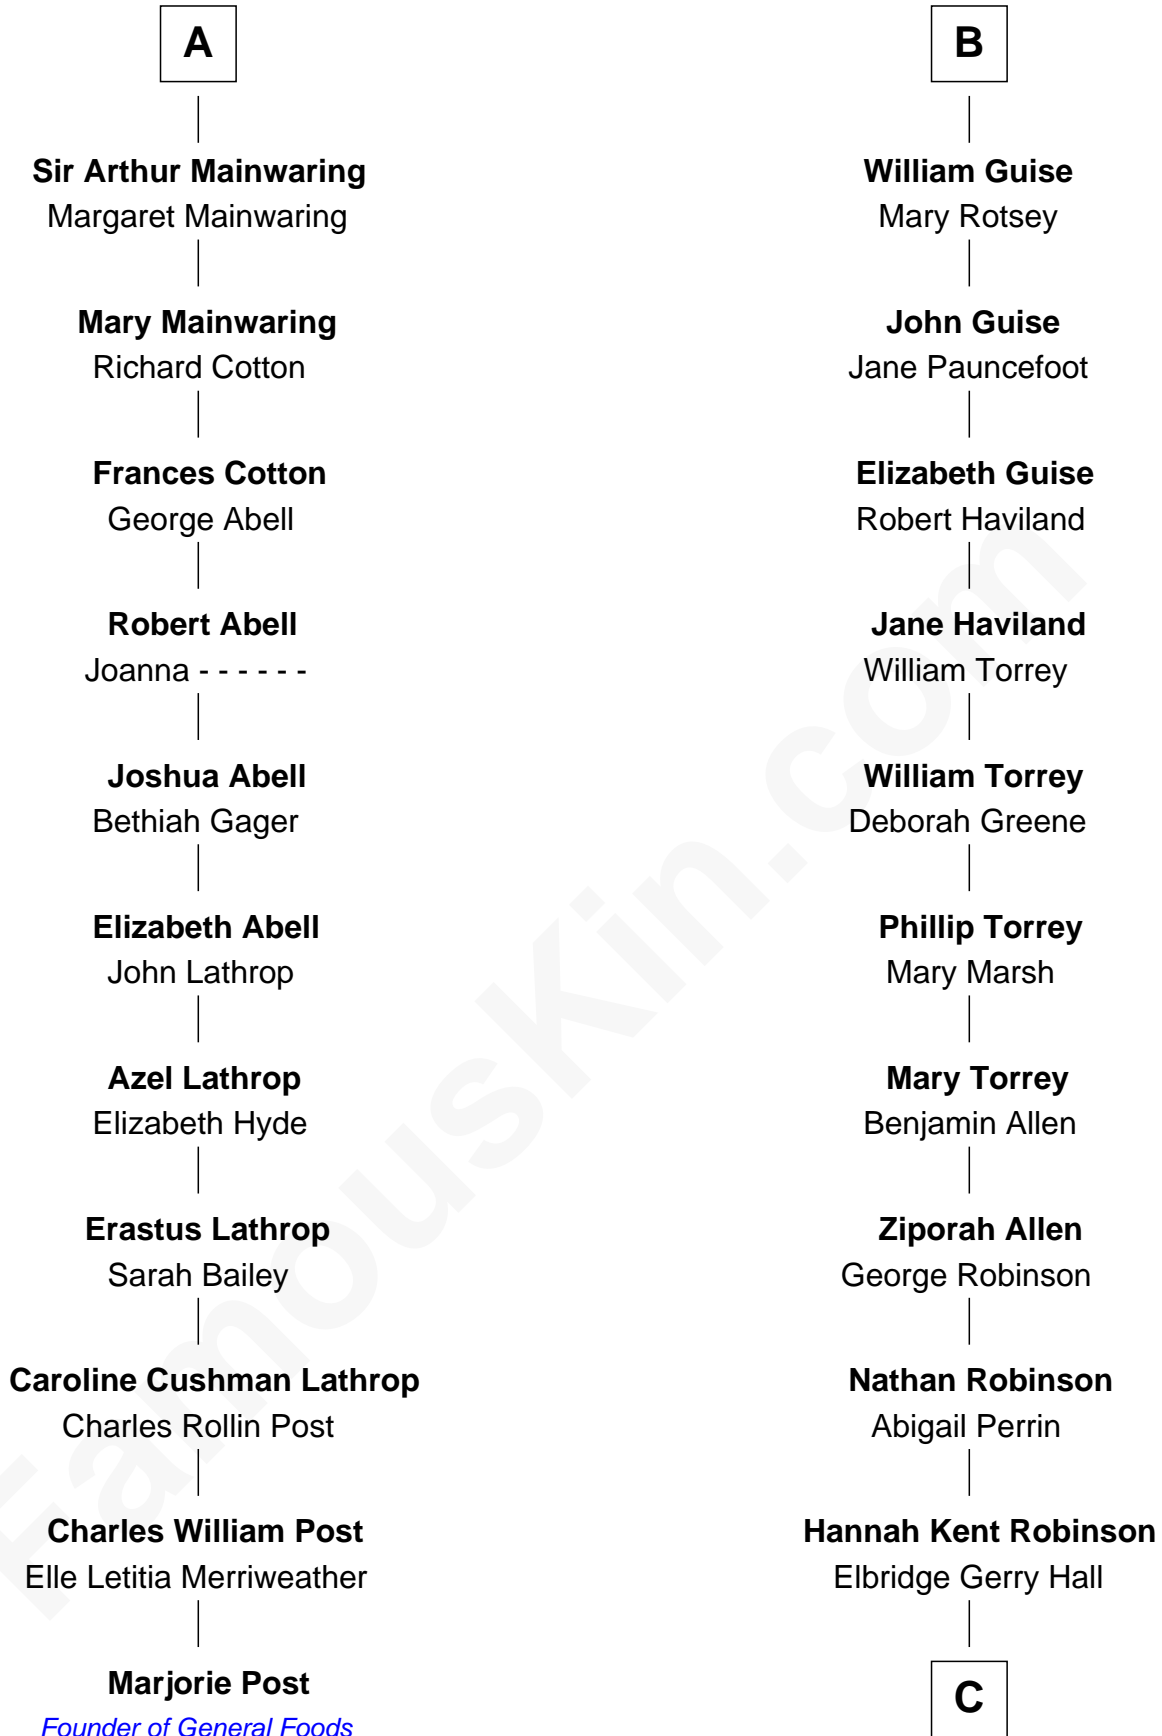

# FamousKin.com Relationship Chart of

**Marjorie Post**

*Founder of General Foods*

17th cousin 3 times removed of

**Raquel Welch**

*Movie Actress*

**Elizabeth de Badlesmere**

*with husband*  
Sir William de Bohun

*with husband*  
Sir Edmund Mortimer

**C**

**Justin Smith Hall**  
Sarah Mehitable Stanford

**Emery Stanford Hall**  
Clara Louise Adams

**Josephine Sarah Hall**  
Armando Carlos Tejada

**Raquel Welch**  
*aka Raquel Welch*