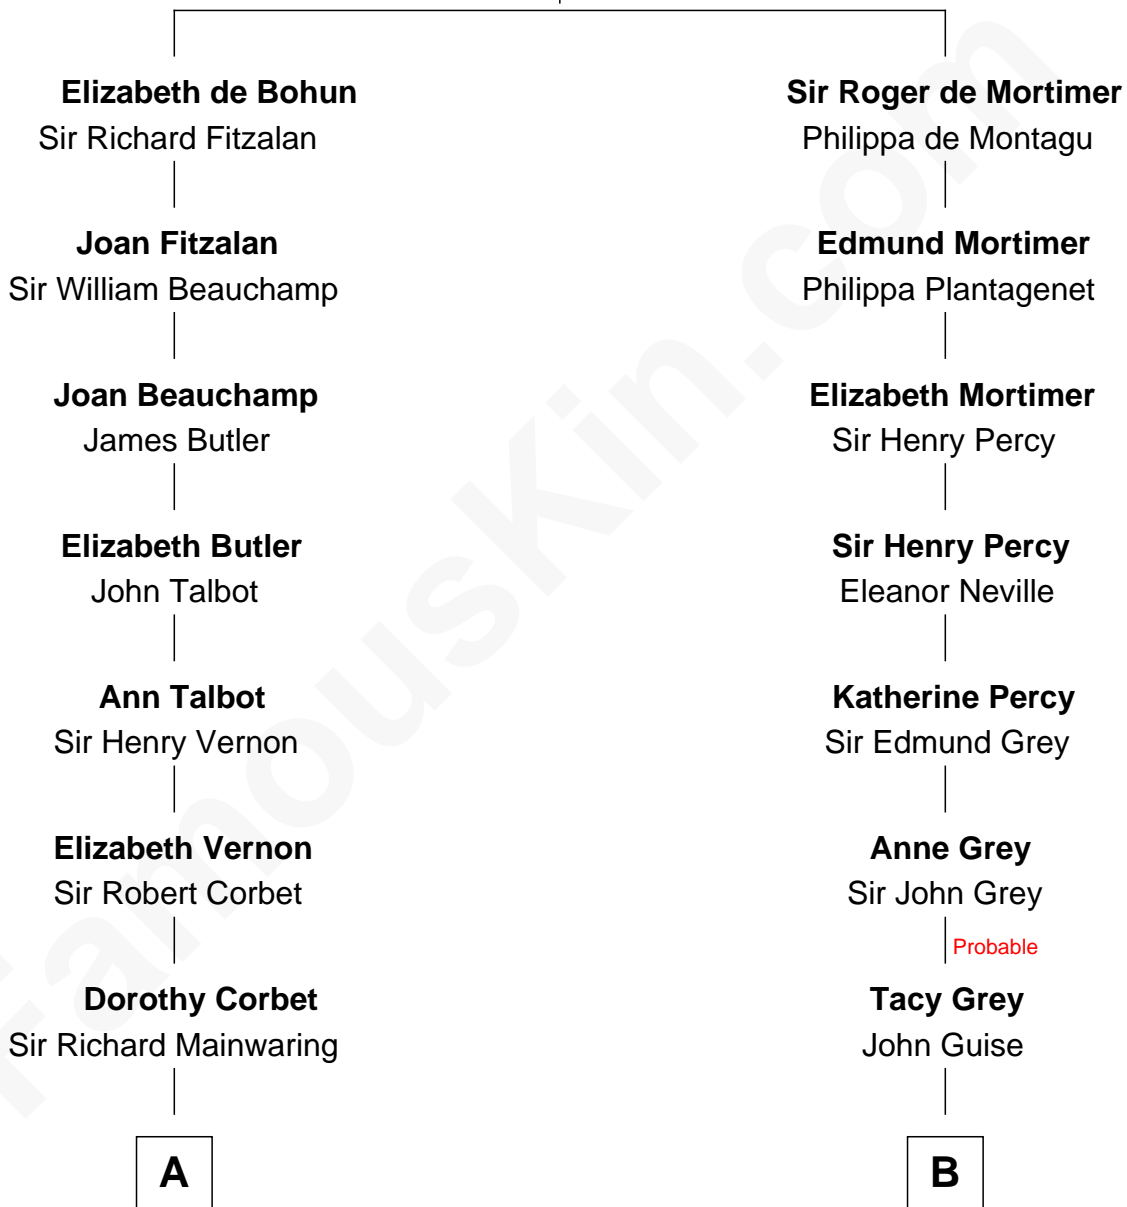

# FamousKin.com Relationship Chart of

**Marjorie Post**

*Founder of General Foods*

17th cousin 3 times removed of

**Raquel Welch**

*Movie Actress*

**Elizabeth de Badlesmere**

*with husband*  
Sir William de Bohun

*with husband*  
Sir Edmund Mortimer

**C**

**Justin Smith Hall**  
Sarah Mehitable Stanford

**Emery Stanford Hall**  
Clara Louise Adams

**Josephine Sarah Hall**  
Armando Carlos Tejada

**Raquel Welch**  
*aka Raquel Welch*