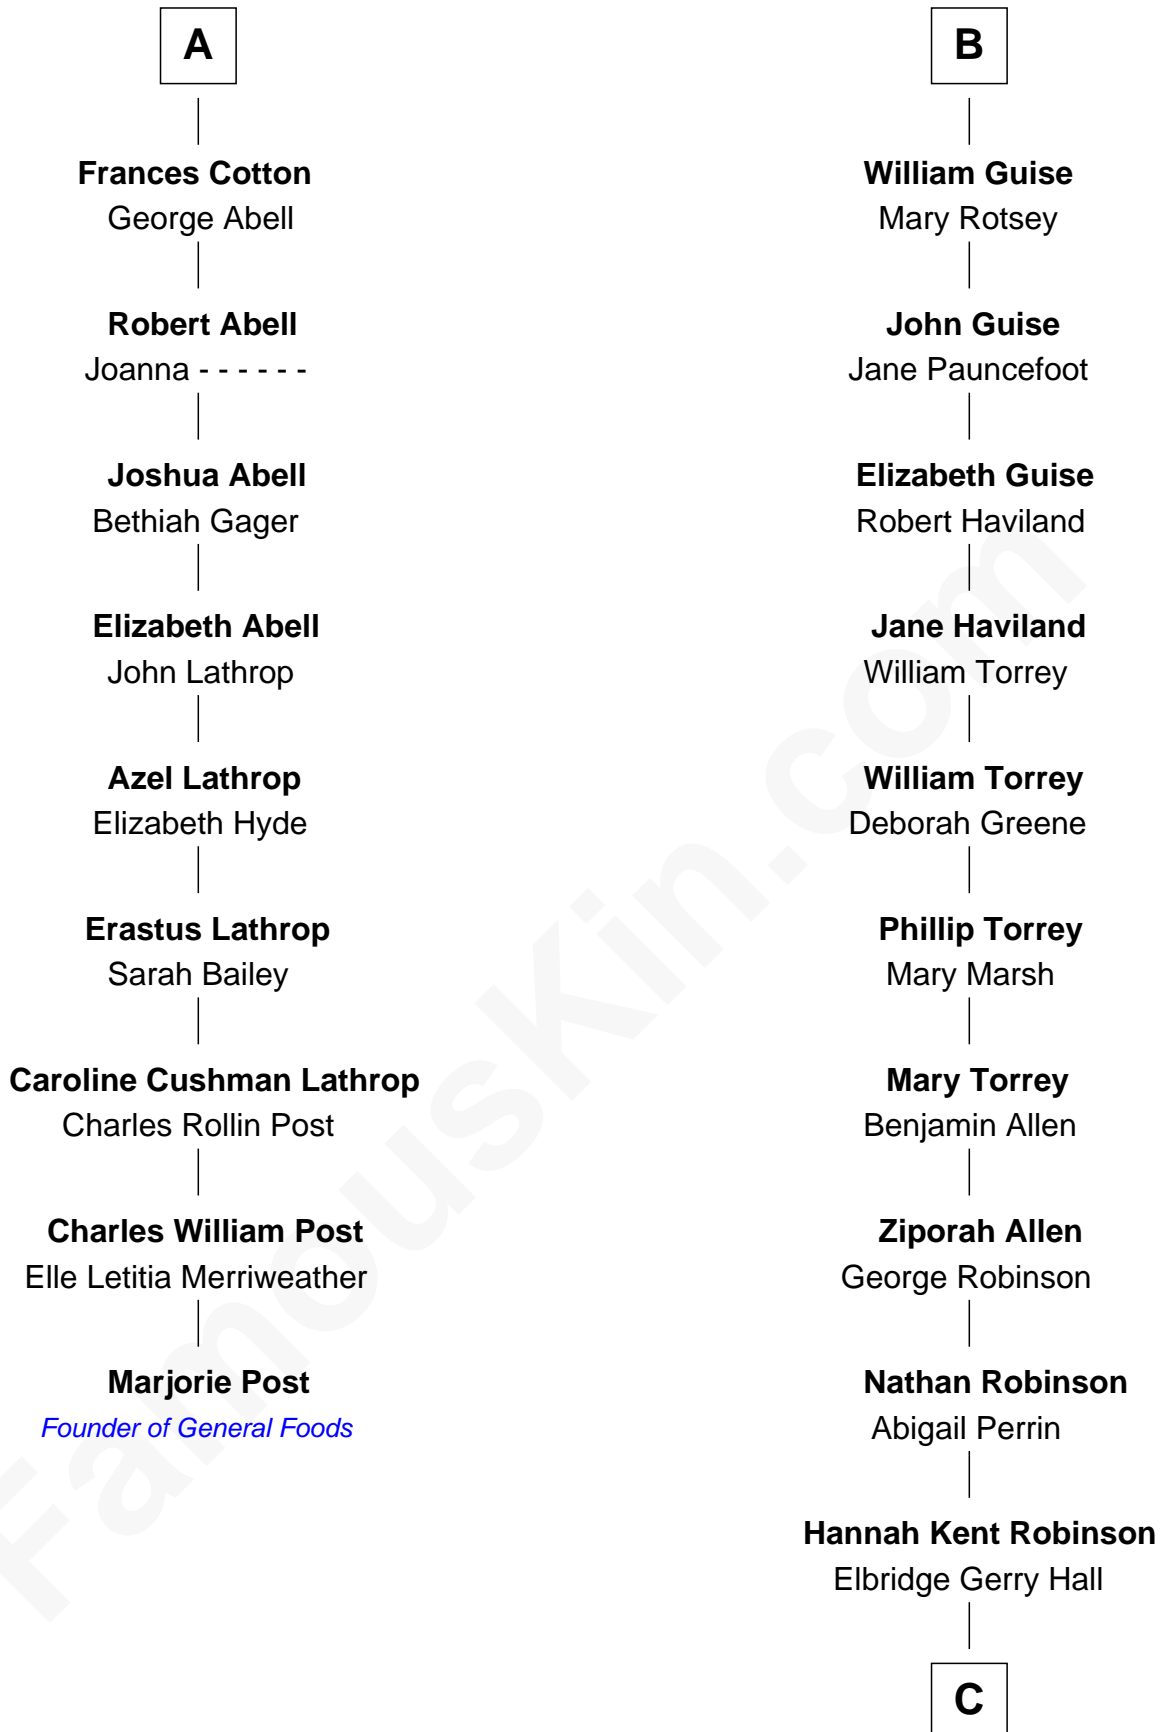

FamousKin.com Relationship Chart of

Marjorie Post

Founder of General Foods

15th cousin 5 times removed of

Raquel Welch

Movie Actress

Sir Maurice de Berkeley

Eve la Zouche

Cecily Mainwaring

John Cotton

Sir George Cotton

Mary Onley

Richard Cotton

Mary Mainwaring

A

Maurice de Berkeley

Anne Stafford

Anne Berkeley

Sir John Guise

John Guise

Tacy Grey

B

C

Justin Smith Hall
Sarah Mehitable Stanford

Emery Stanford Hall
Clara Louise Adams

Josephine Sarah Hall
Armando Carlos Tejada

Raquel Welch
aka Raquel Welch