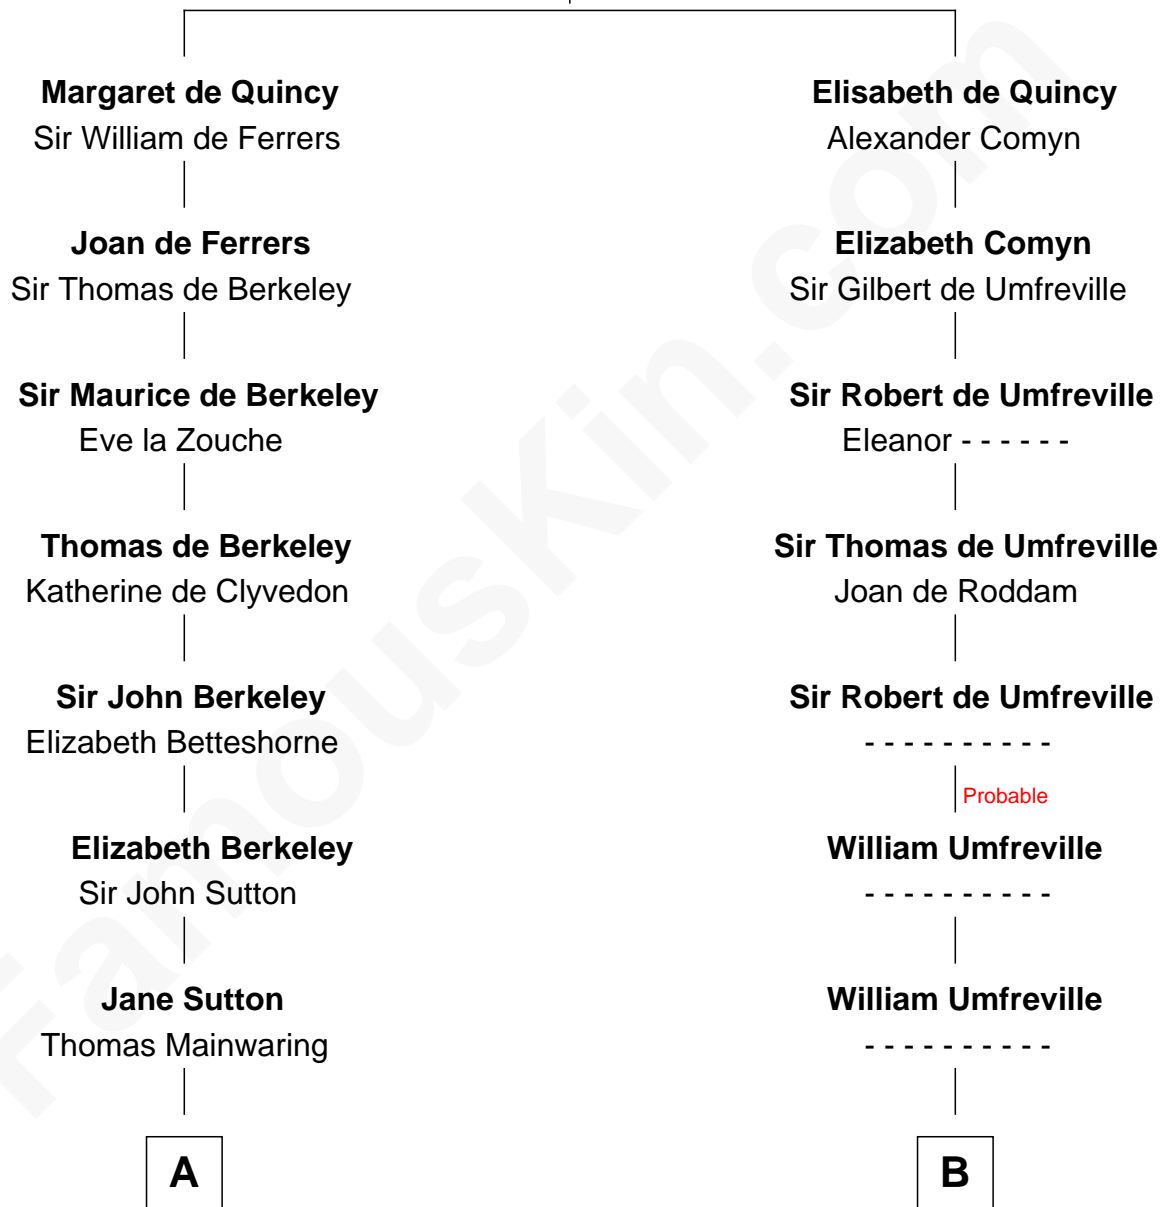

# FamousKin.com Relationship Chart of

**Marjorie Post**

*Founder of General Foods*

18th cousin of

**Helen (Herron) Taft**

*First Lady of President William H. Taft*

**Sir Roger de Quincy**

Helen of Galloway

**C**

**Charles William Post**  
Elle Letitia Merriweather

**Marjorie Post**  
*Founder of General Foods*

**D**

**Harriet Anne Collins**  
John Williamson Herron

**Helen (Herron) Taft**  
*First Lady of William H. Taft*