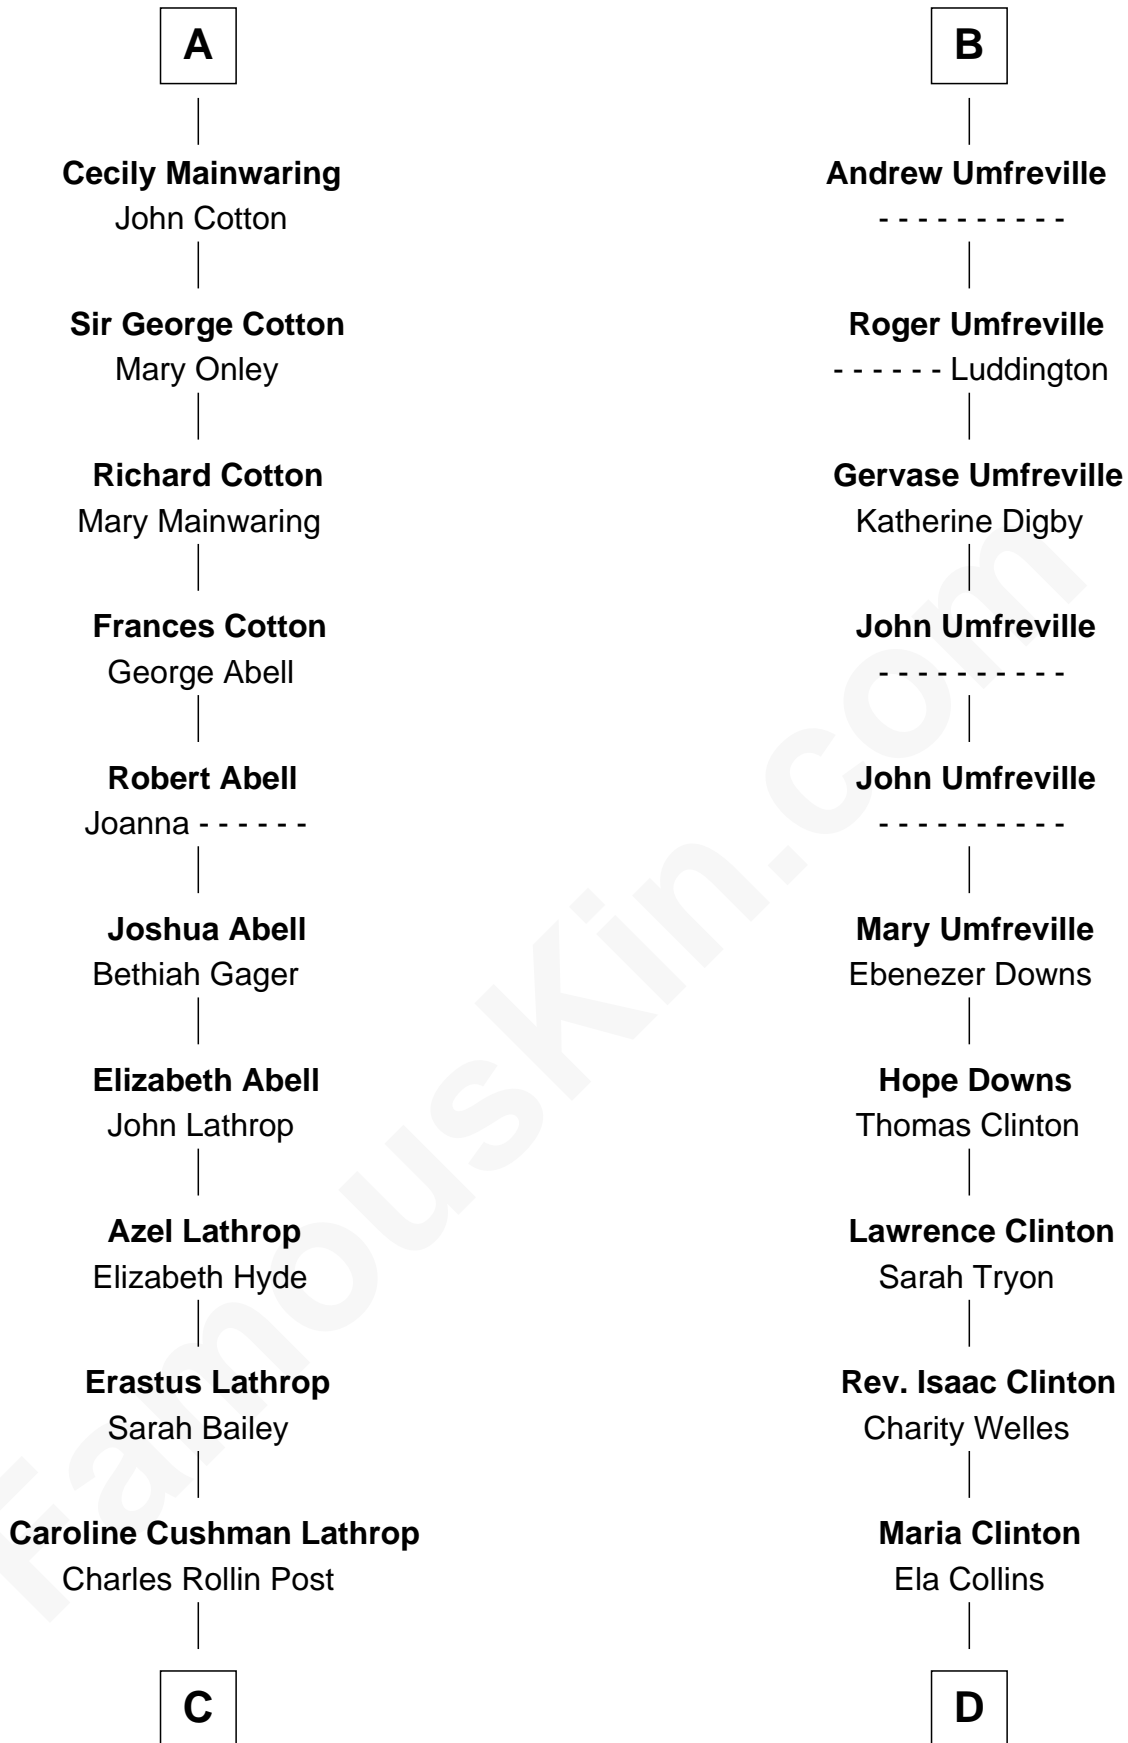

# FamousKin.com Relationship Chart of

**Marjorie Post**

*Founder of General Foods*

18th cousin of

**Helen (Herron) Taft**

*First Lady of President William H. Taft*

**Sir Roger de Quincy**

Helen of Galloway

**C**

**Charles William Post**  
Elle Letitia Merriweather

**Marjorie Post**  
*Founder of General Foods*

**D**

**Harriet Anne Collins**  
John Williamson Herron

**Helen (Herron) Taft**  
*First Lady of William H. Taft*