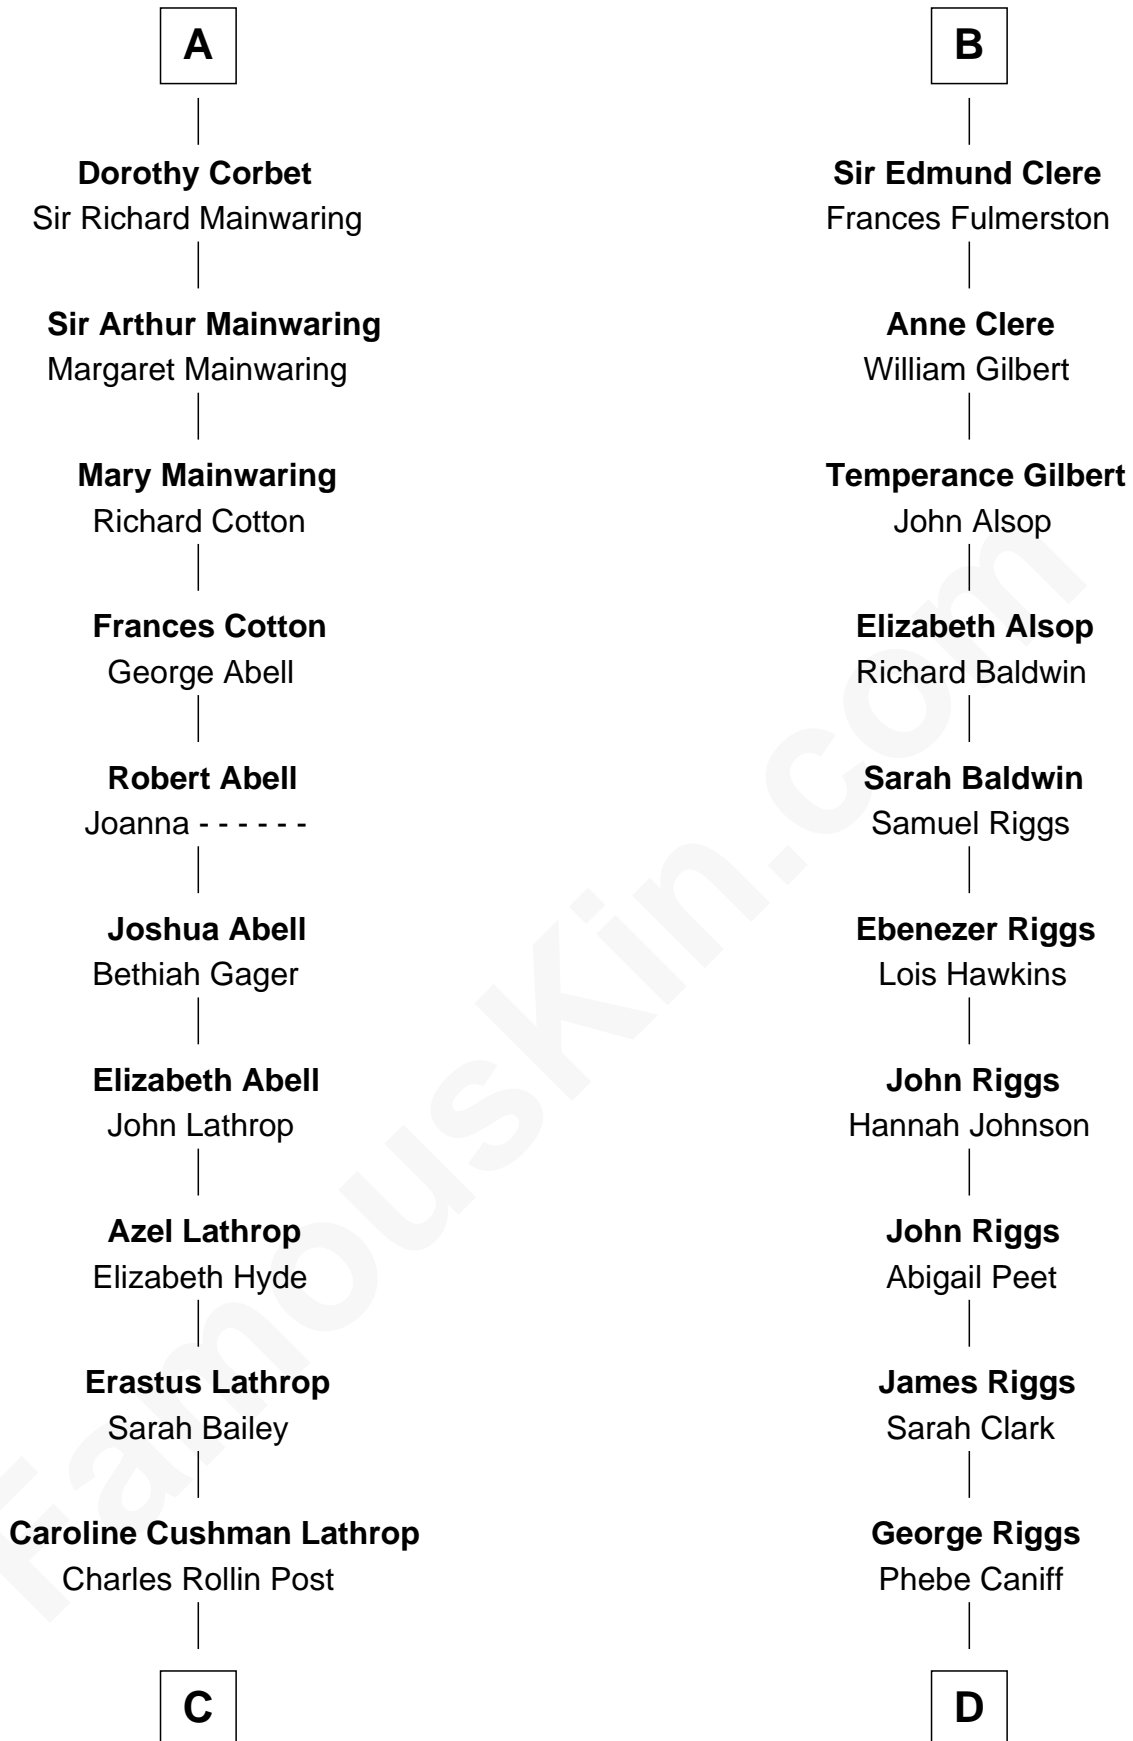

## Relationship Chart of

### Marjorie Post

*Founder of General Foods*

18th cousin 2 times removed of

### Mamie (Doud) Eisenhower

*First Lady of President Dwight Eisenhower*

**C**

**Charles William Post**  
Elle Letitia Merriweather

**Marjorie Post**  
*Founder of General Foods*

**D**

**Maria Riggs**  
Eli Doud

**Royal Houghton Doud**  
Mary Cornelia Sheldon

**John Sheldon Doud**  
Elivera Mathilda Carlson

**Mamie (Doud) Eisenhower**  
*First Lady of Dwight Eisenhower*

FamousKin.com