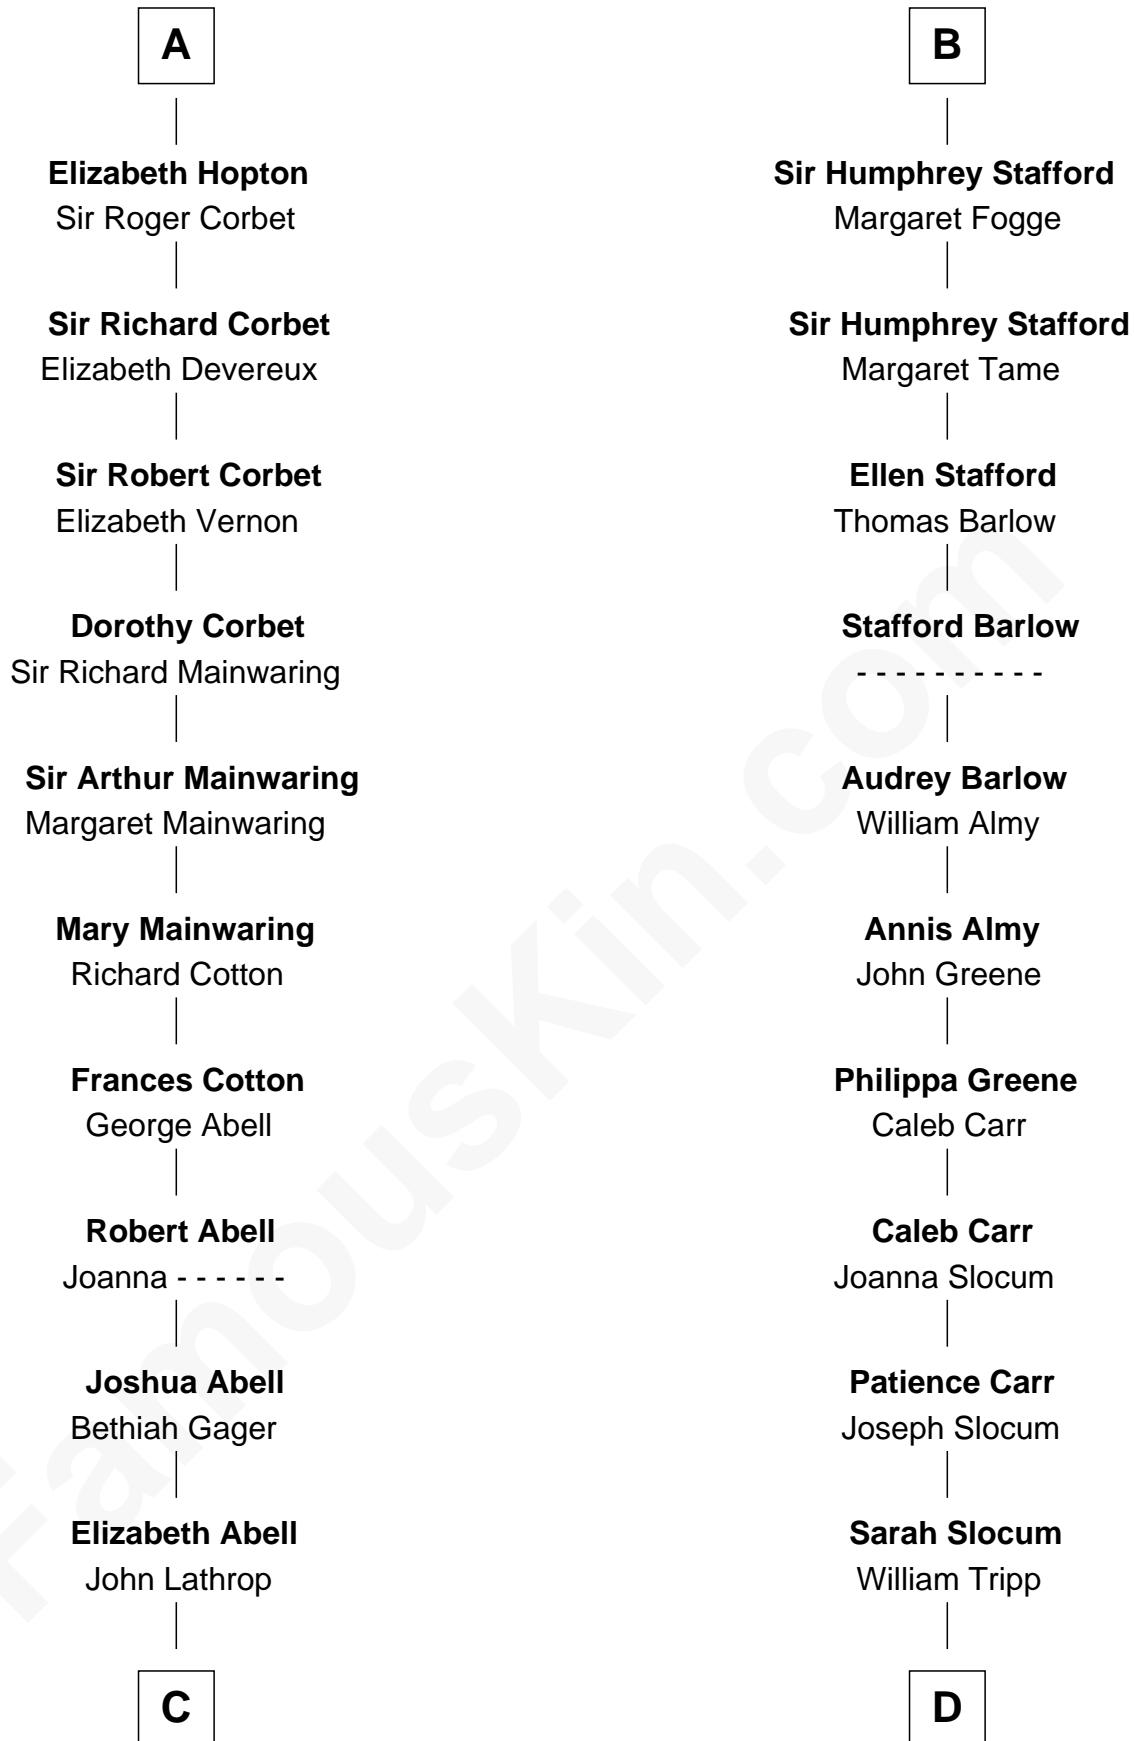

FamousKin.com Relationship Chart of

Marjorie Post

Founder of General Foods

21st cousin of

Warren G. Harding

29th U.S. President

John de Botetourte

Maud FitzThomas

C

Azel Lathrop
Elizabeth Hyde

Erastus Lathrop
Sarah Bailey

Caroline Cushman Lathrop
Charles Rollin Post

Charles William Post
Elle Letitia Merriweather

Marjorie Post
Founder of General Foods

D

Phoebe Tripp
Amos Harding