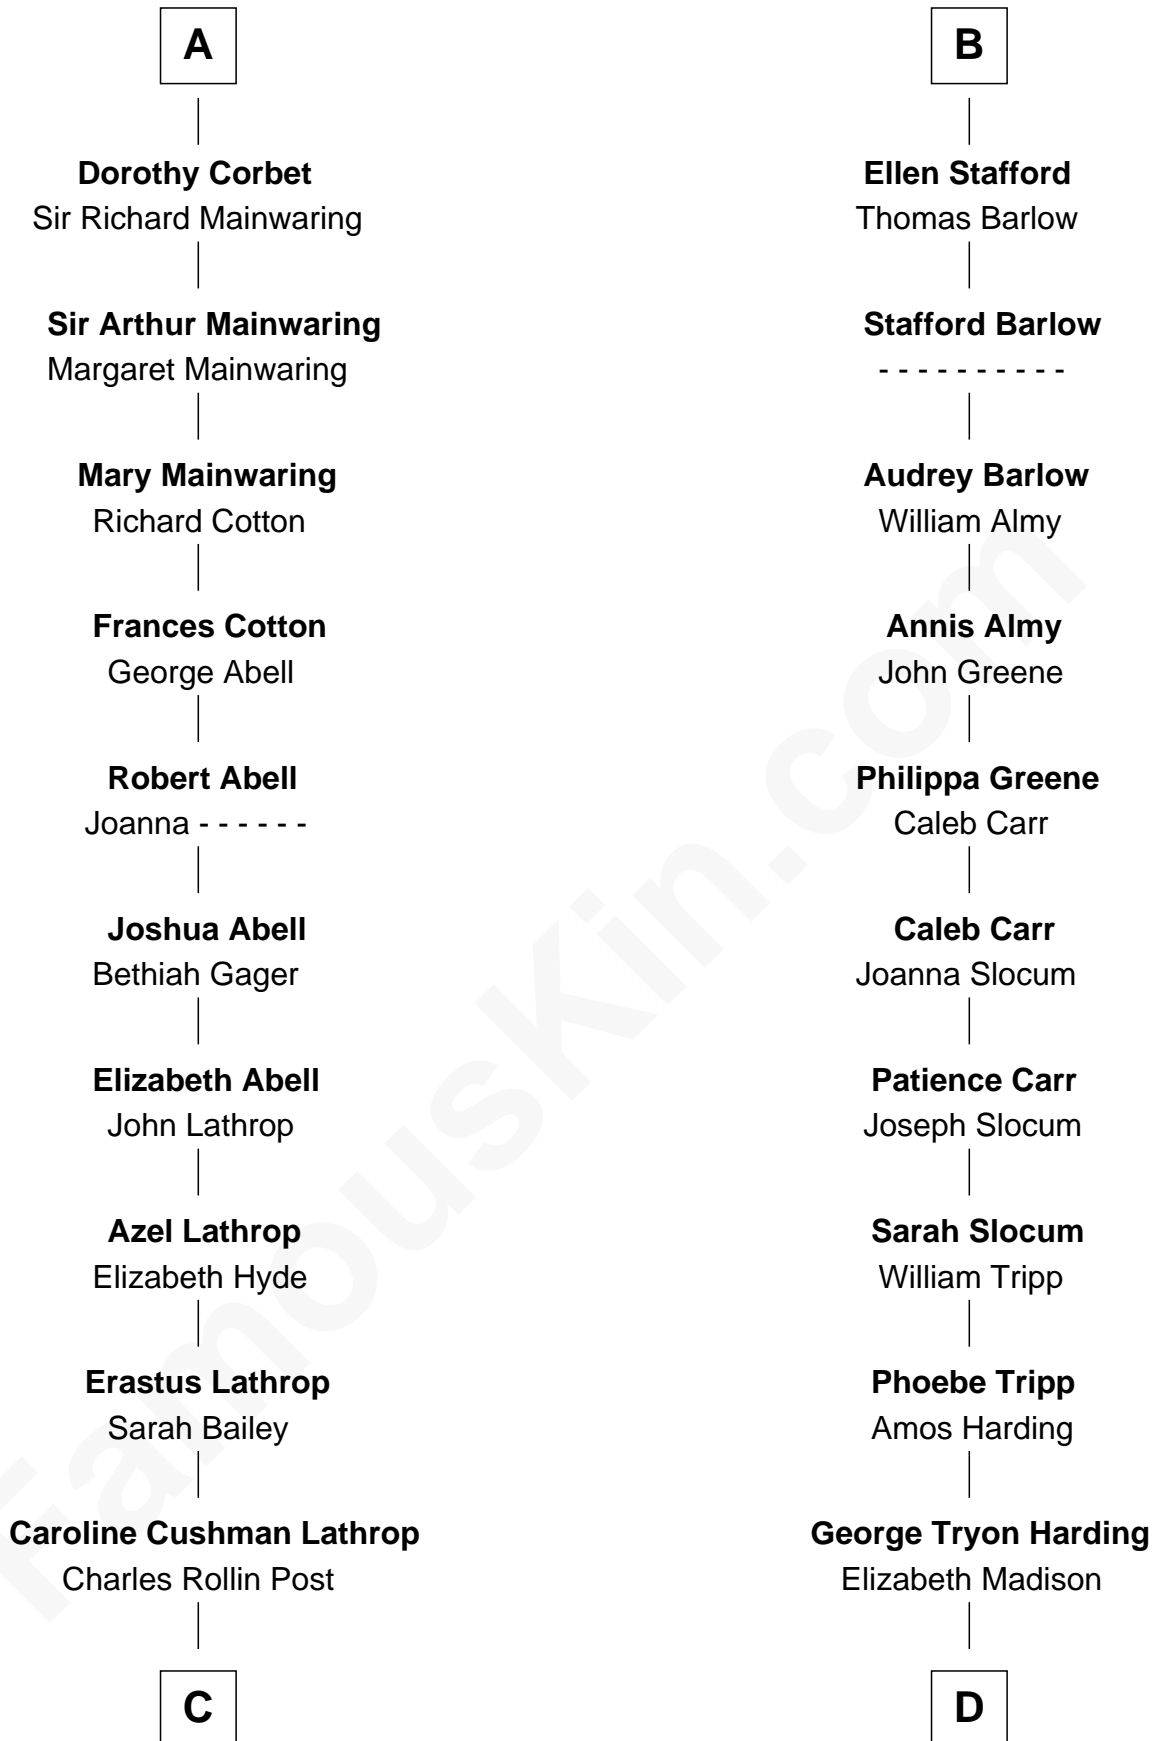

# FamousKin.com Relationship Chart of

**Marjorie Post**

*Founder of General Foods*

18th cousin 1 time removed of

**Warren G. Harding**

*29th U.S. President*

**C**

**Charles William Post**  
Elle Letitia Merriweather

**Marjorie Post**  
*Founder of General Foods*

**D**

**Charles Alexander Harding**  
Mary Ann Crawford

**Dr. George Tryon Harding**  
Phoebe Elizabeth Dickerson

**Warren G. Harding**  
*29th U.S. President*