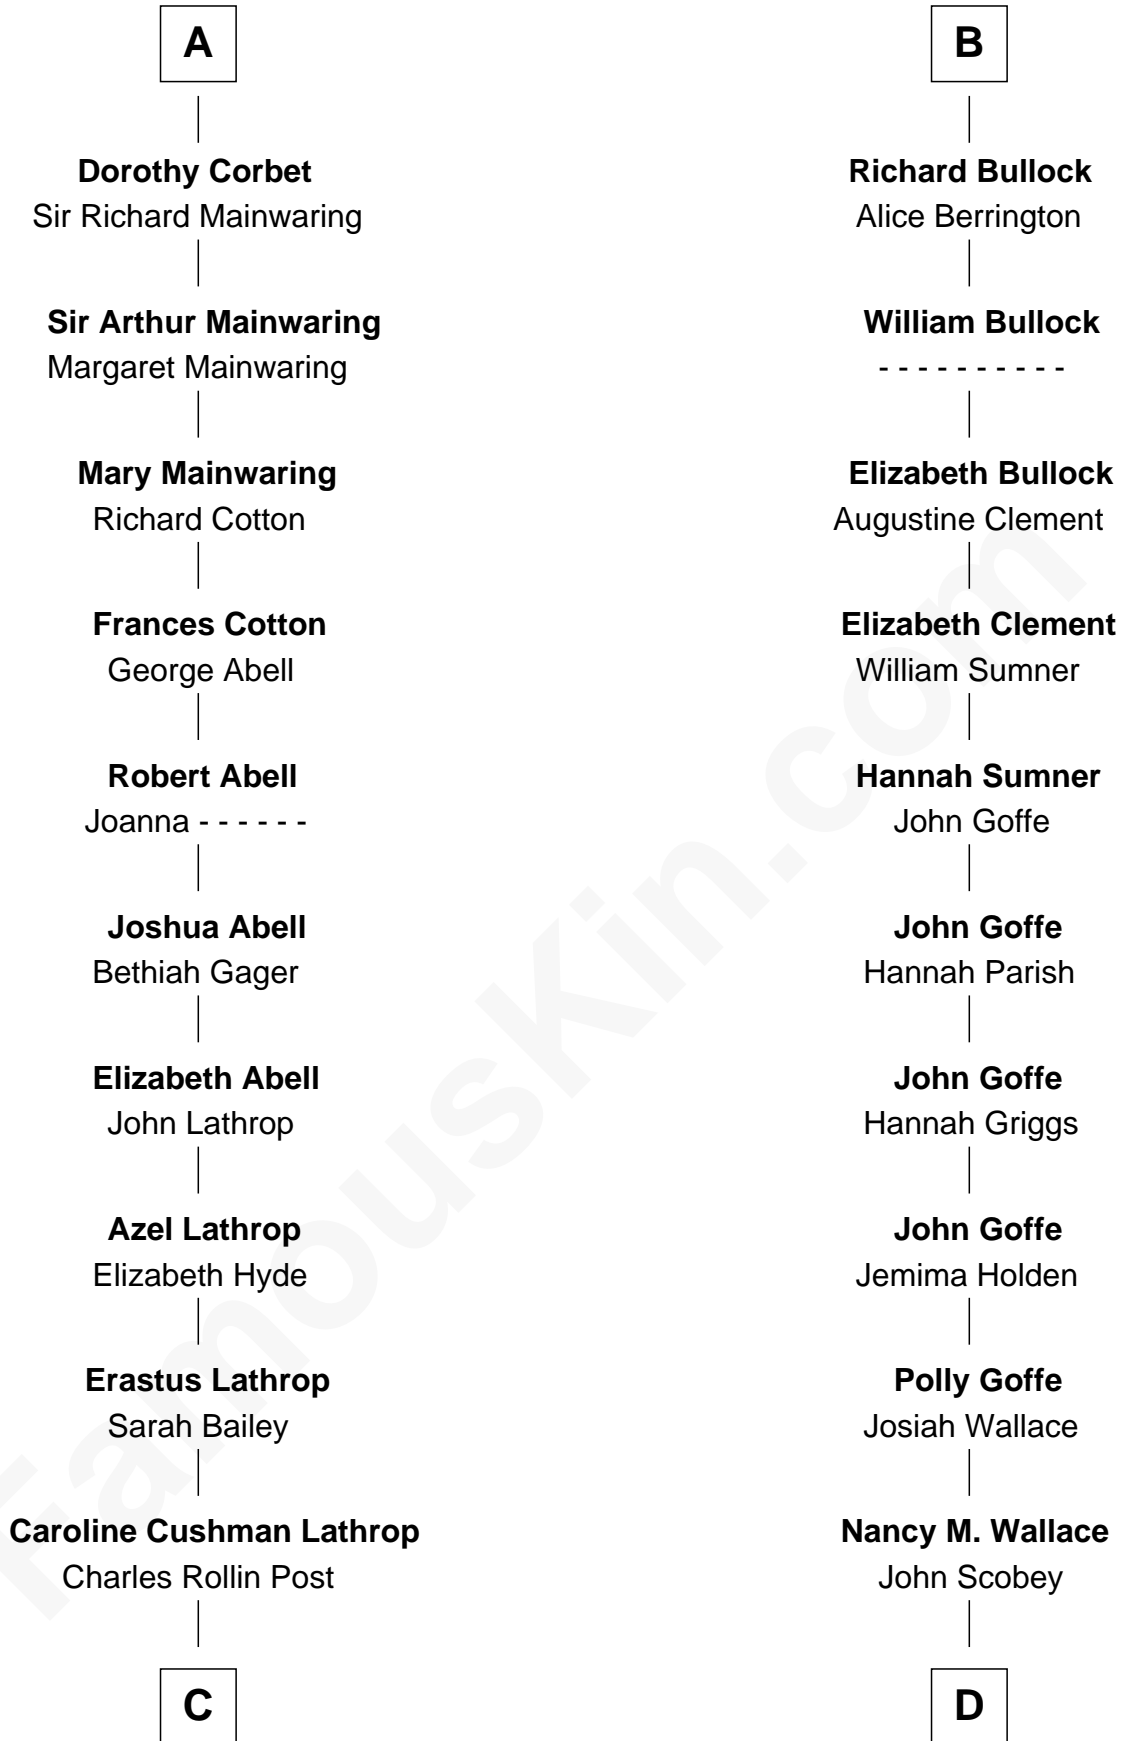

FamousKin.com

Relationship Chart of

Marjorie Post

Founder of General Foods

18th cousin 1 time removed of

Lou (Henry) Hoover

First Lady of President Herbert Hoover

Bartholomew de Badlesmere

Joan de Vere

Sir William Norreys

Margaret Norreys

Gilbert Bullock

Thomas Bullock

Alice Kingsmill

B

C