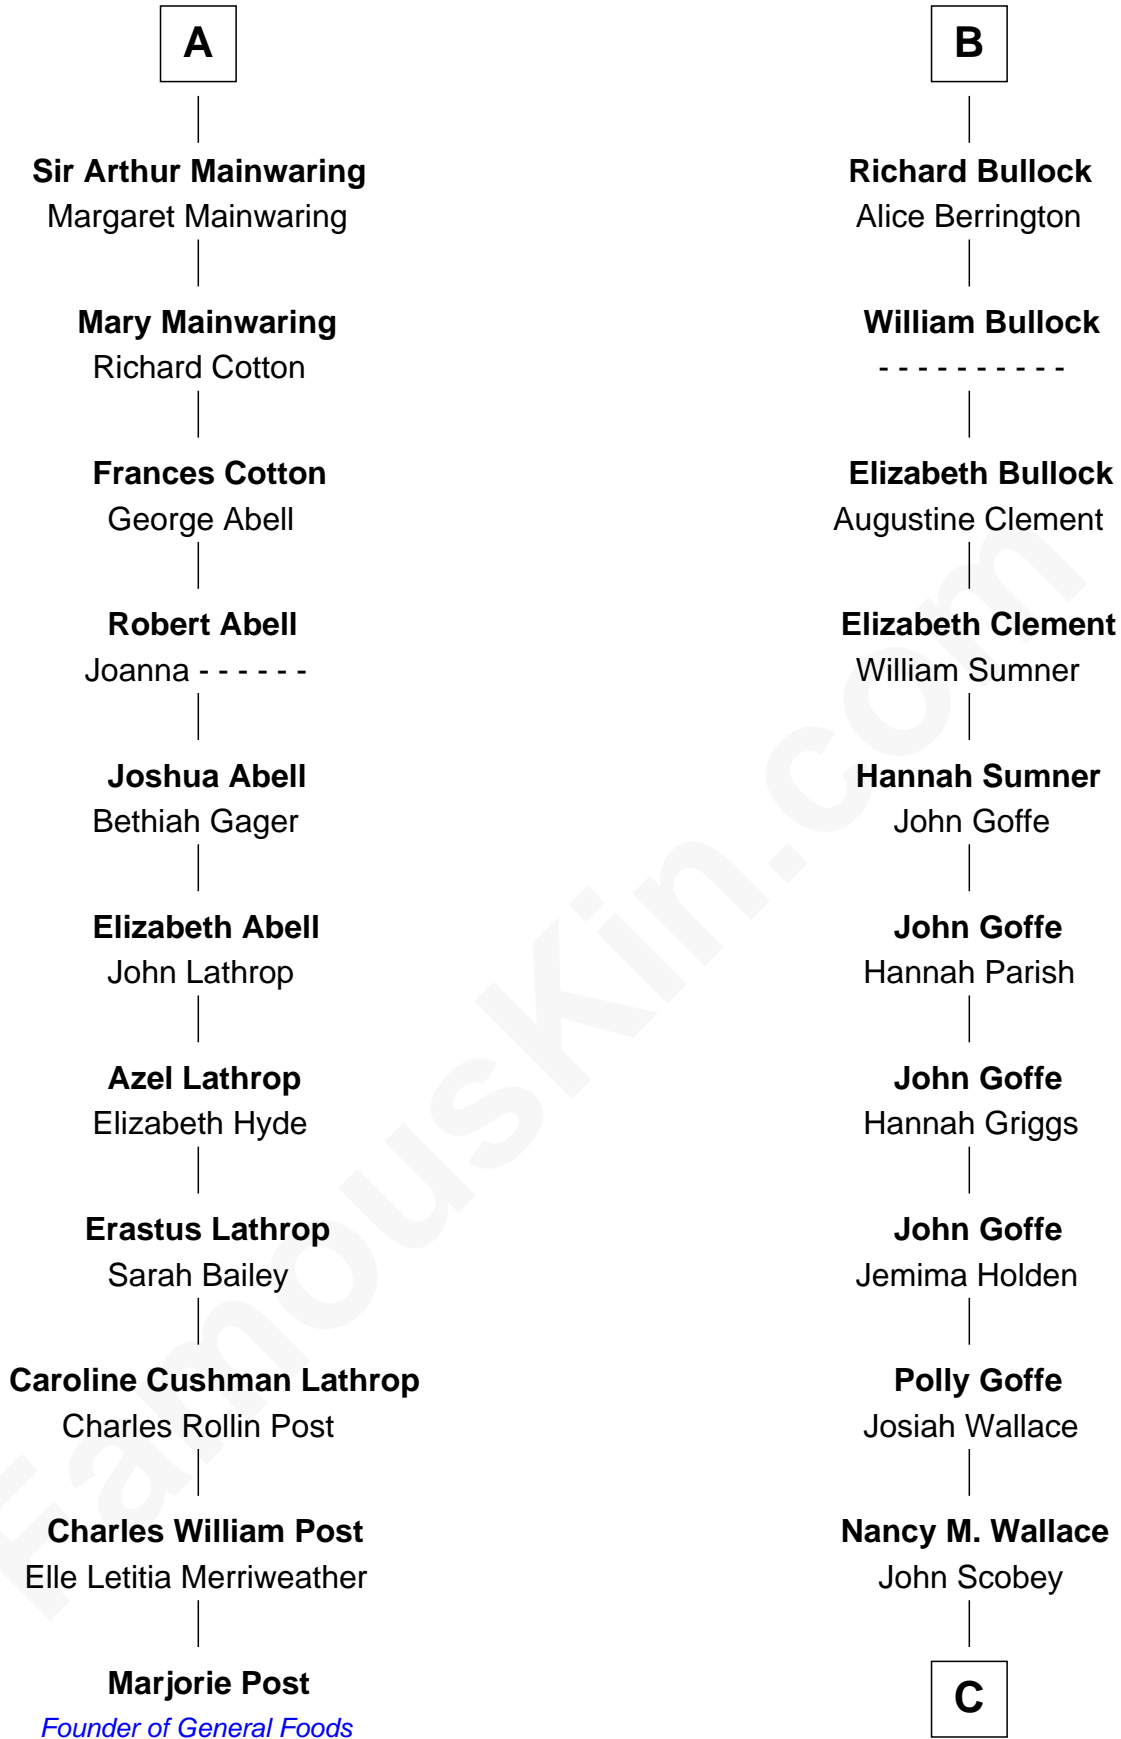

## Relationship Chart of

### Marjorie Post

*Founder of General Foods*

17th cousin 2 times removed of

### Lou (Henry) Hoover

*First Lady of President Herbert Hoover*

**C**

**Philomelia Sophia Scobey**

Phineas Weed

**Florence Ida Weed**

Charles Delano Henry

**Lou (Henry) Hoover**