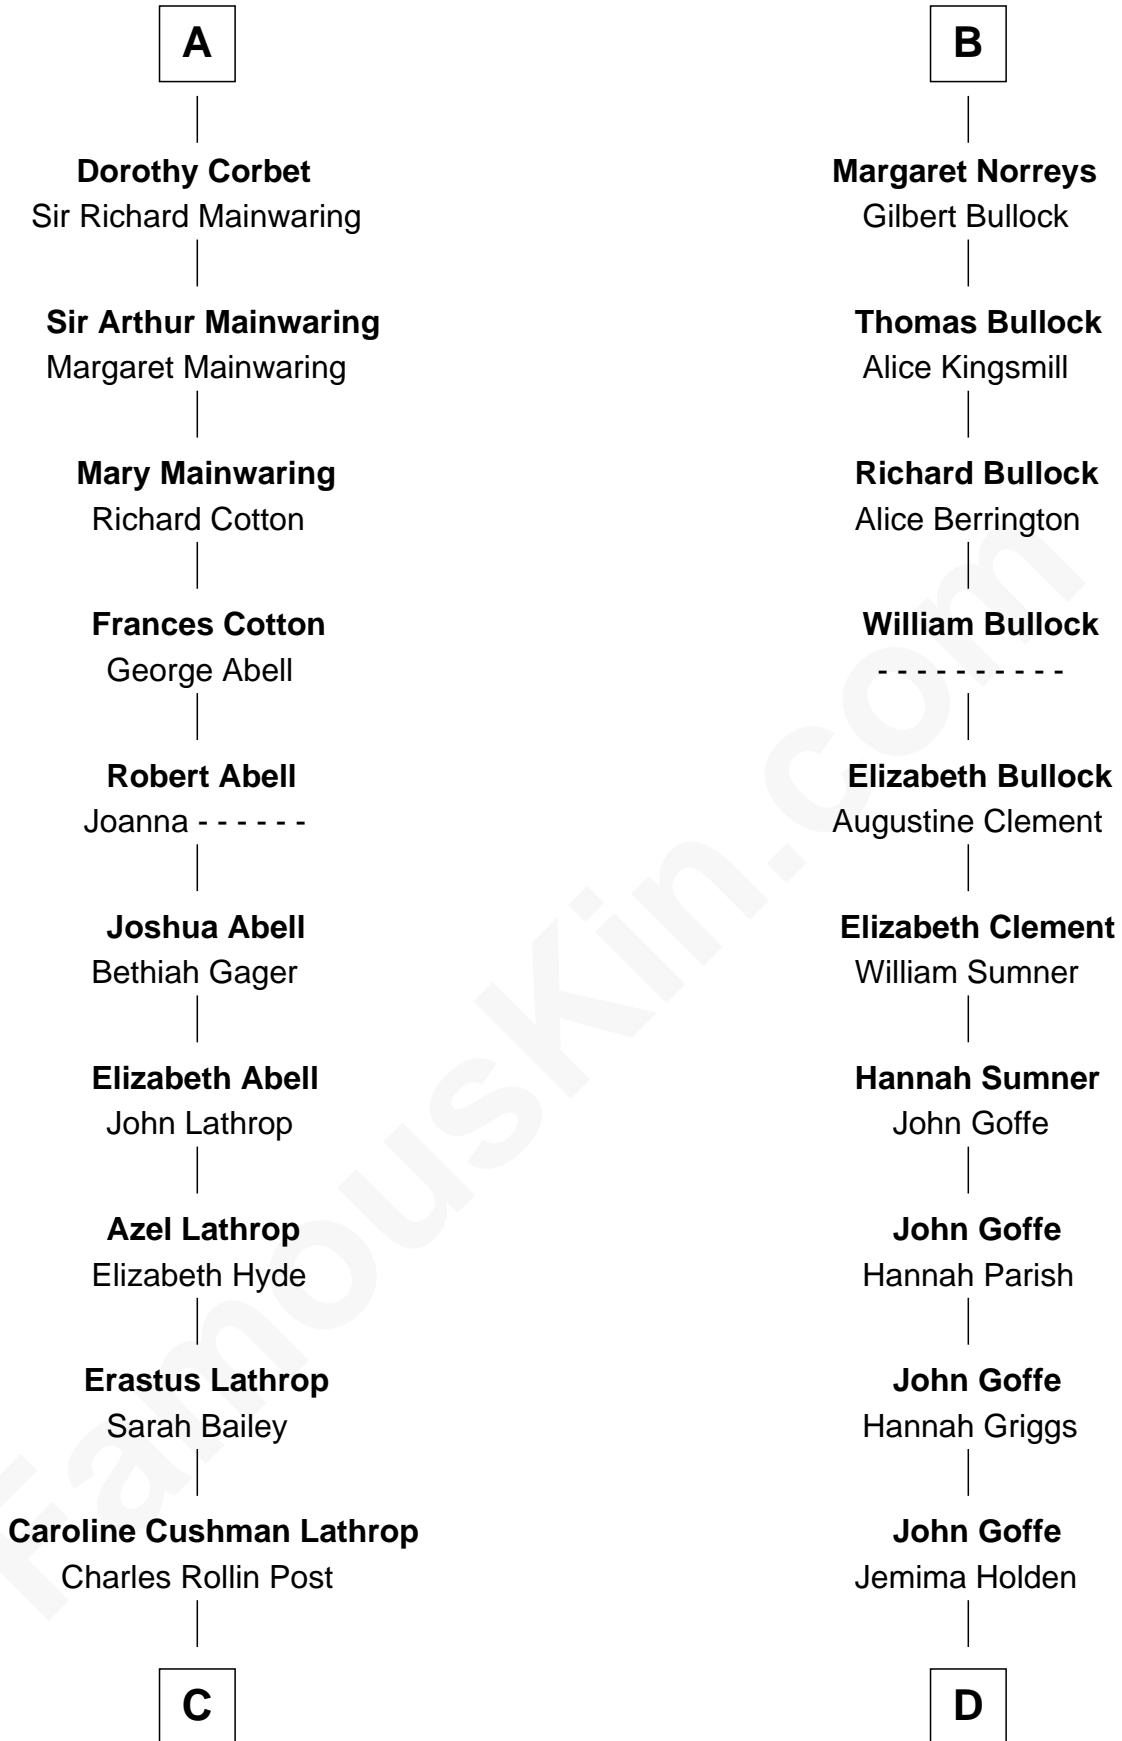

## Relationship Chart of

### Marjorie Post

*Founder of General Foods*

18th cousin 3 times removed of

### Lou (Henry) Hoover

*First Lady of President Herbert Hoover*

**Sir Richard de Burgh**

Margaret - - - - -

**C**

**Charles William Post**  
Elle Letitia Merriweather

**Marjorie Post**  
*Founder of General Foods*

**D**

**Polly Goffe**  
Josiah Wallace

**Nancy M. Wallace**  
John Scobey

**Philomelia Sophia Scobey**  
Phineas Weed

**Florence Ida Weed**  
Charles Delano Henry

**Lou (Henry) Hoover**  
*First Lady of Herbert Hoover*