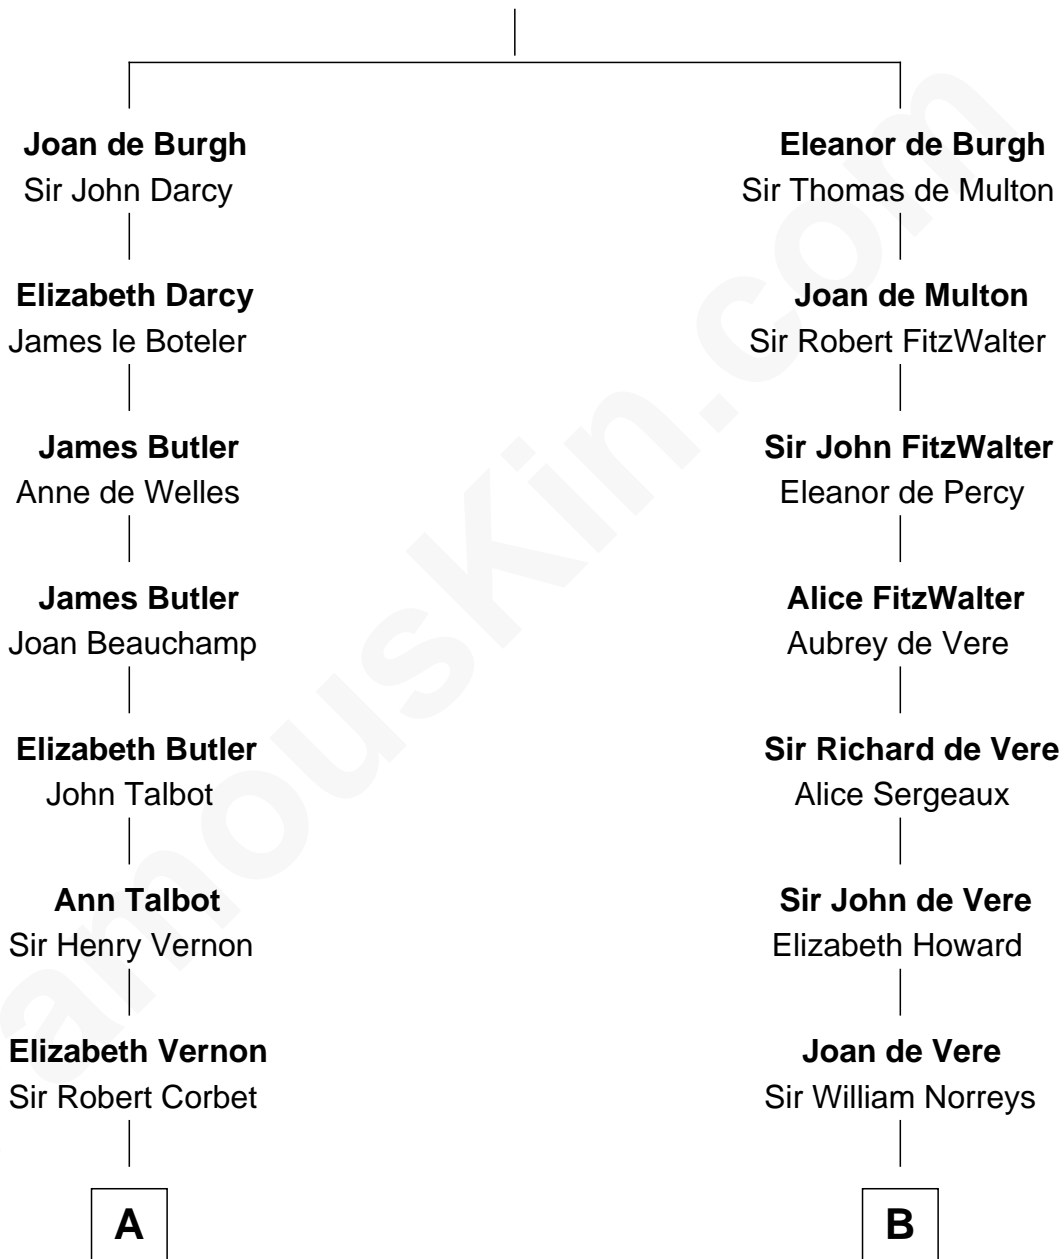

## Relationship Chart of

### Marjorie Post

*Founder of General Foods*

18th cousin 3 times removed of

### Lou (Henry) Hoover

*First Lady of President Herbert Hoover*

**Sir Richard de Burgh**

Margaret - - - - -

**C**

**Charles William Post**  
Elle Letitia Merriweather

**Marjorie Post**  
*Founder of General Foods*

**D**

**Polly Goffe**  
Josiah Wallace

**Nancy M. Wallace**  
John Scobey

**Philomelia Sophia Scobey**  
Phineas Weed

**Florence Ida Weed**  
Charles Delano Henry

**Lou (Henry) Hoover**  
*First Lady of Herbert Hoover*