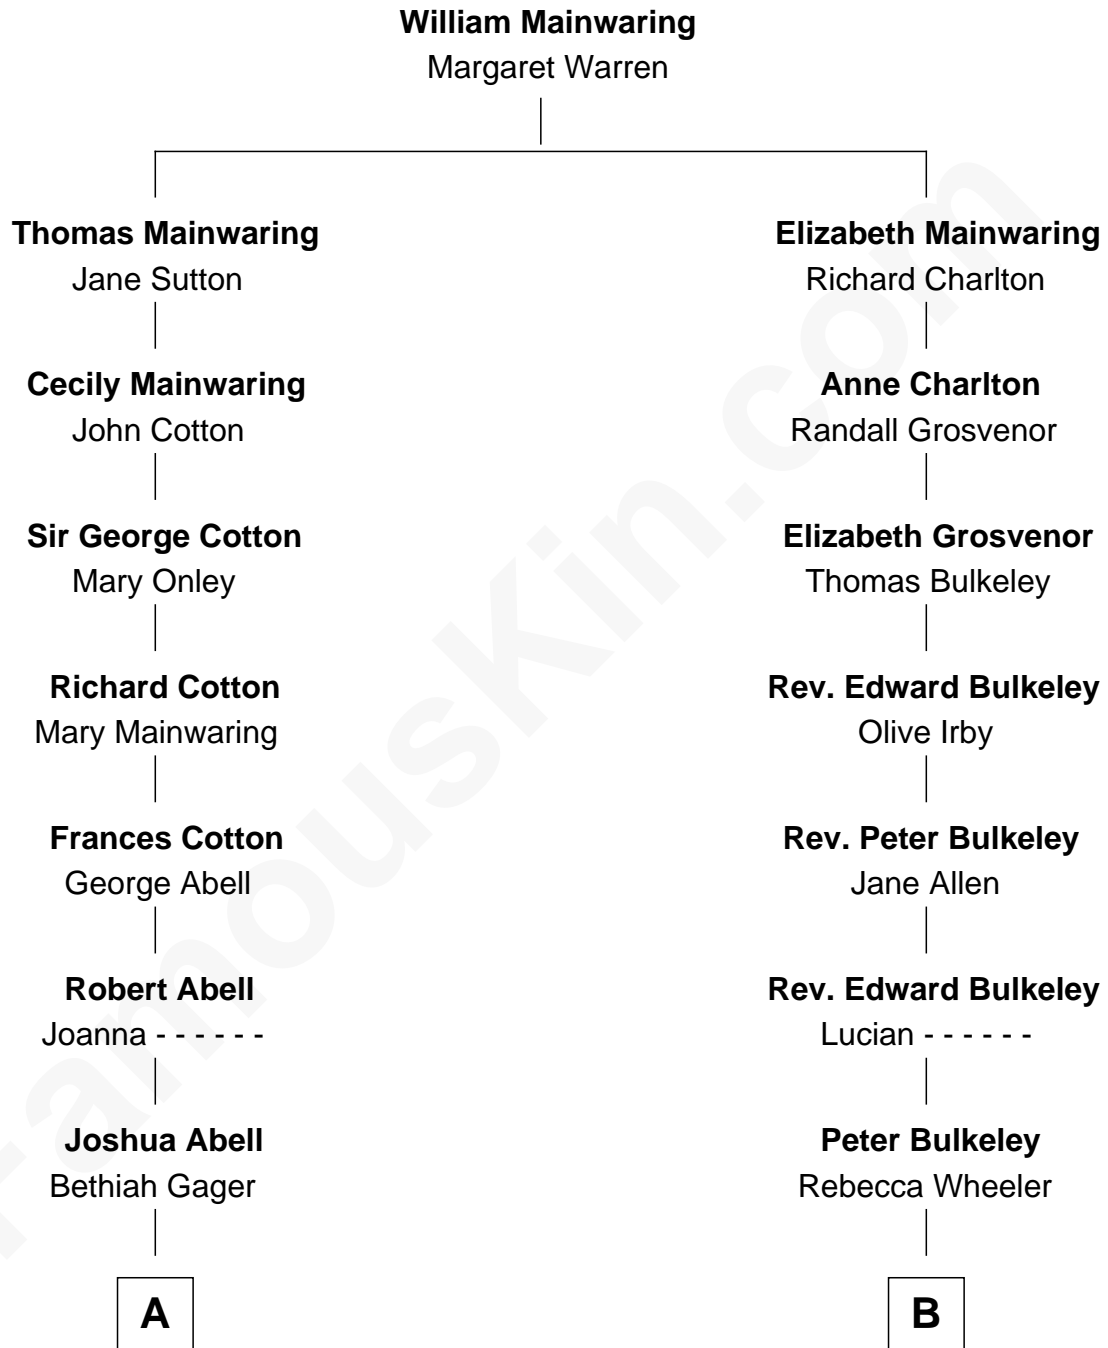

FamousKin.com Relationship Chart of

Marjorie Post

Founder of General Foods

9th cousin 3 times removed of

Samuel Prescott

Completed Paul Revere's Midnight Ride

A

Elizabeth Abell

John Lathrop

Azel Lathrop

Elizabeth Hyde

Erastus Lathrop

Sarah Bailey

Caroline Cushman Lathrop

Charles Rollin Post

Charles William Post

Elle Letitia Merriweather

Marjorie Post

Founder of General Foods

B

Rebecca Bulkeley

Dr. Jonathan Prescott

Dr. Abel Prescott

Abigail Brigham