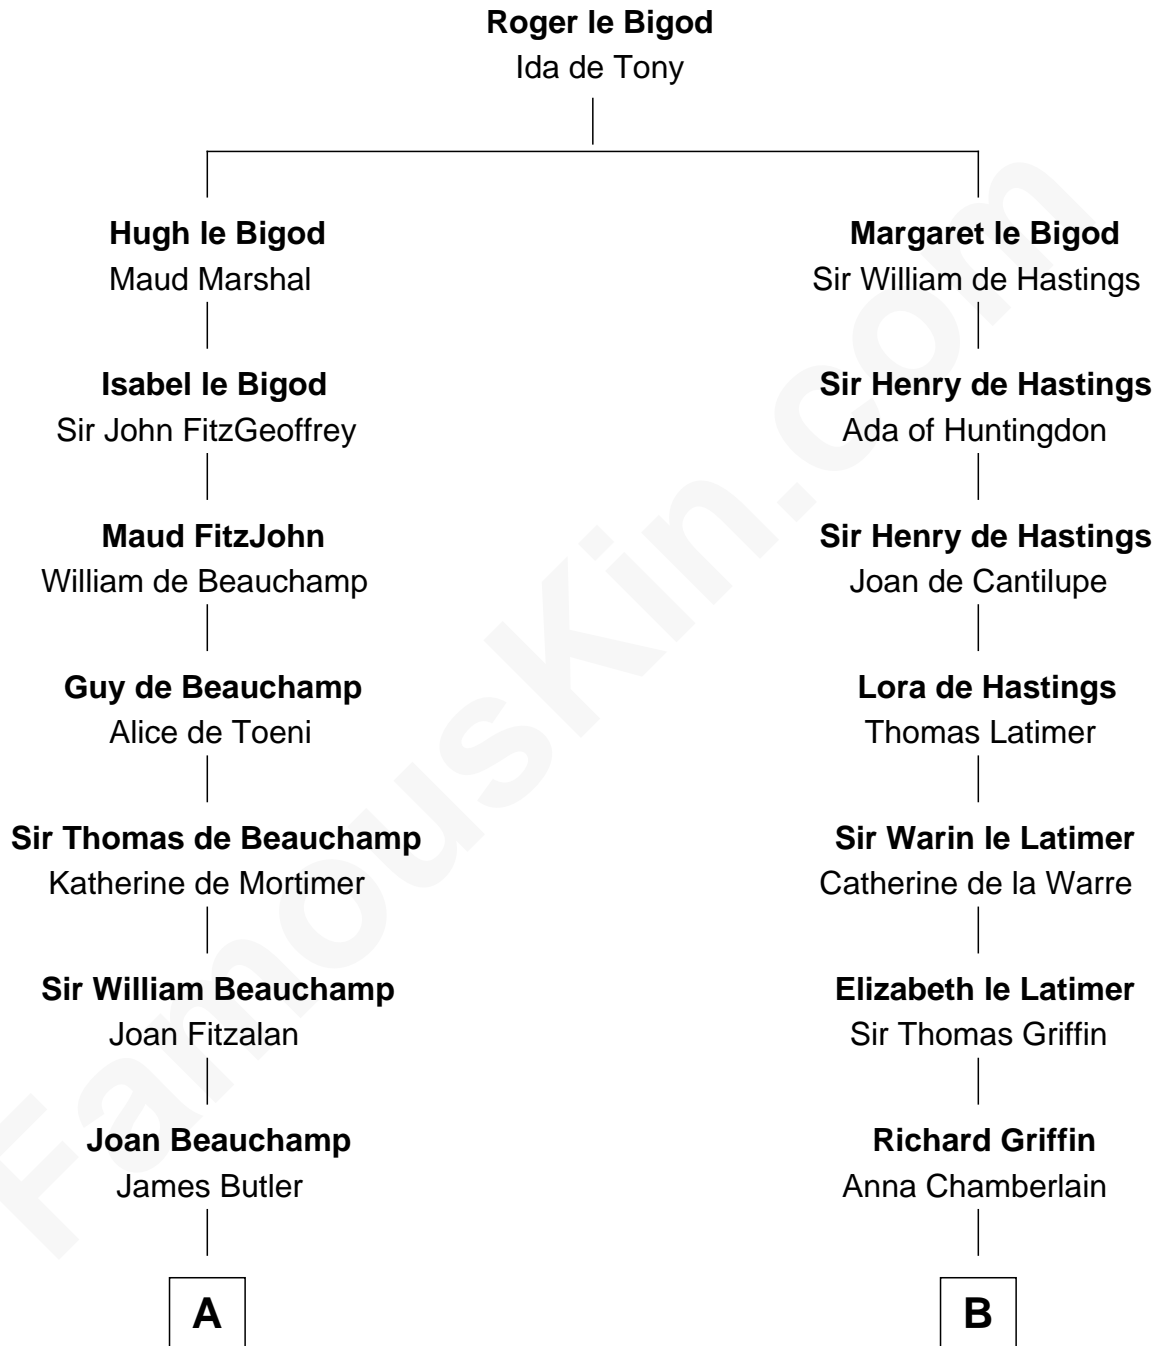

FamousKin.com Relationship Chart of

Marjorie Post

Founder of General Foods

21st cousin of

J.P. Morgan

American Banker and Art Collector

C

Azel Lathrop
Elizabeth Hyde

Erastus Lathrop
Sarah Bailey

Caroline Cushman Lathrop
Charles Rollin Post

Charles William Post
Elle Letitia Merriweather

Marjorie Post
Founder of General Foods

D

Lynde Lord
Lois Sheldon

Lynde Lord
Mary Lyman