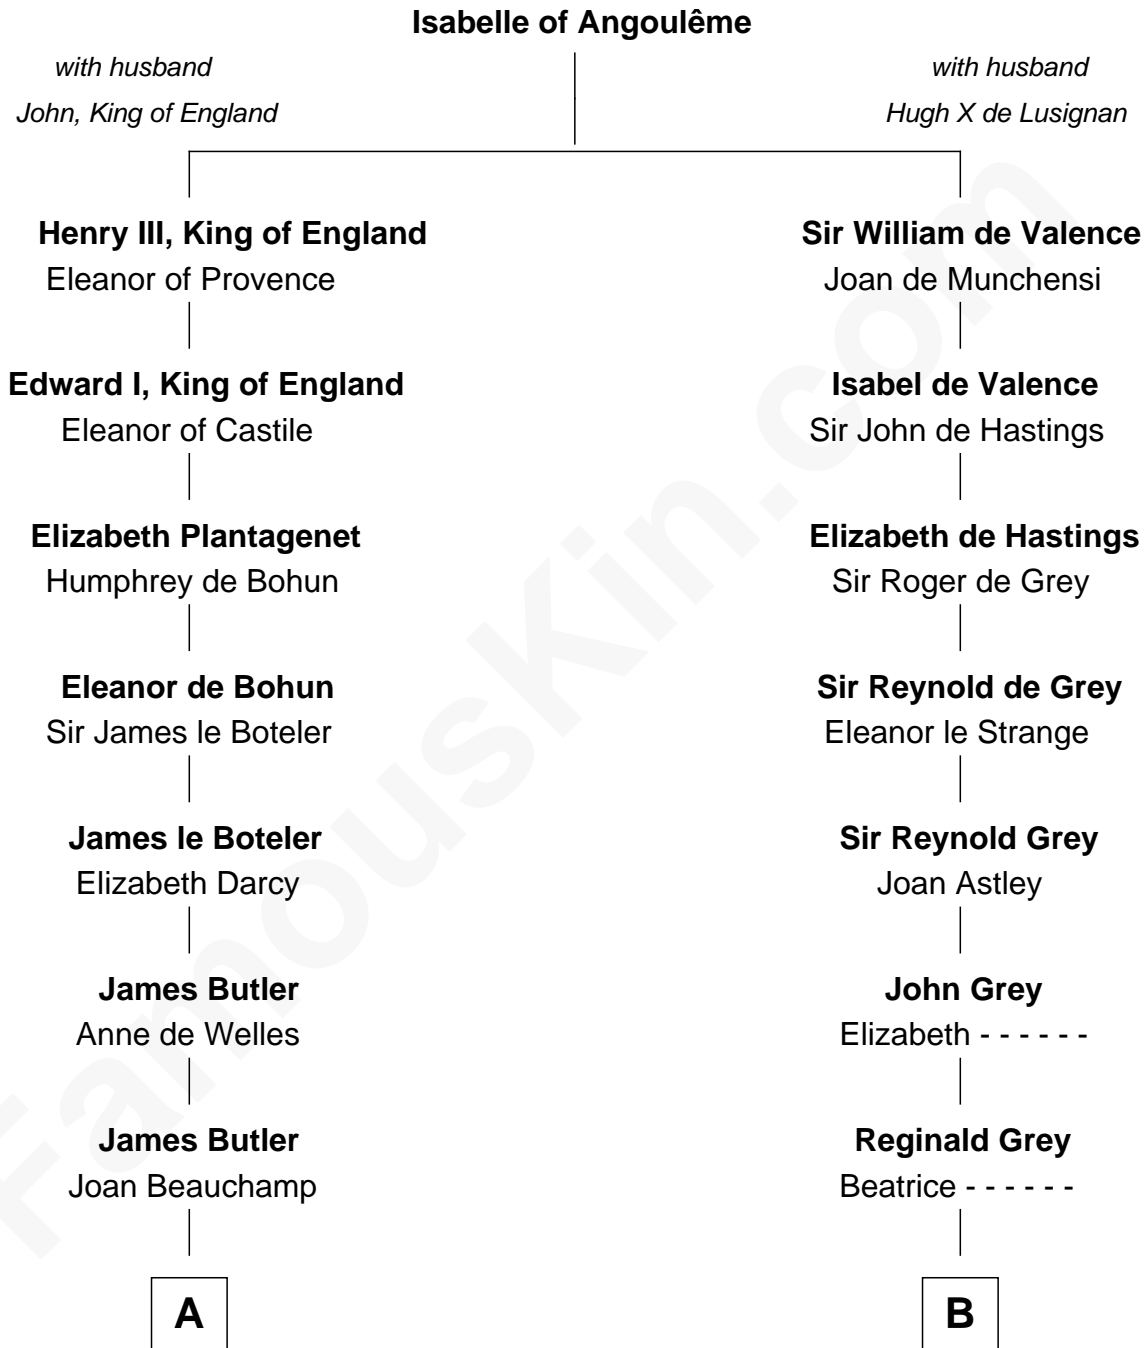

# FamousKin.com Relationship Chart of

**Marjorie Post**

*Founder of General Foods*

19th cousin 2 times removed of

**J.P. Morgan**

*American Banker and Art Collector*

**C**

**Azel Lathrop**  
Elizabeth Hyde

**Erastus Lathrop**  
Sarah Bailey

**Caroline Cushman Lathrop**  
Charles Rollin Post

**Charles William Post**  
Elle Letitia Merriweather

**Marjorie Post**  
*Founder of General Foods*

**D**

**Mary Sheldon Lord**  
John Pierpont