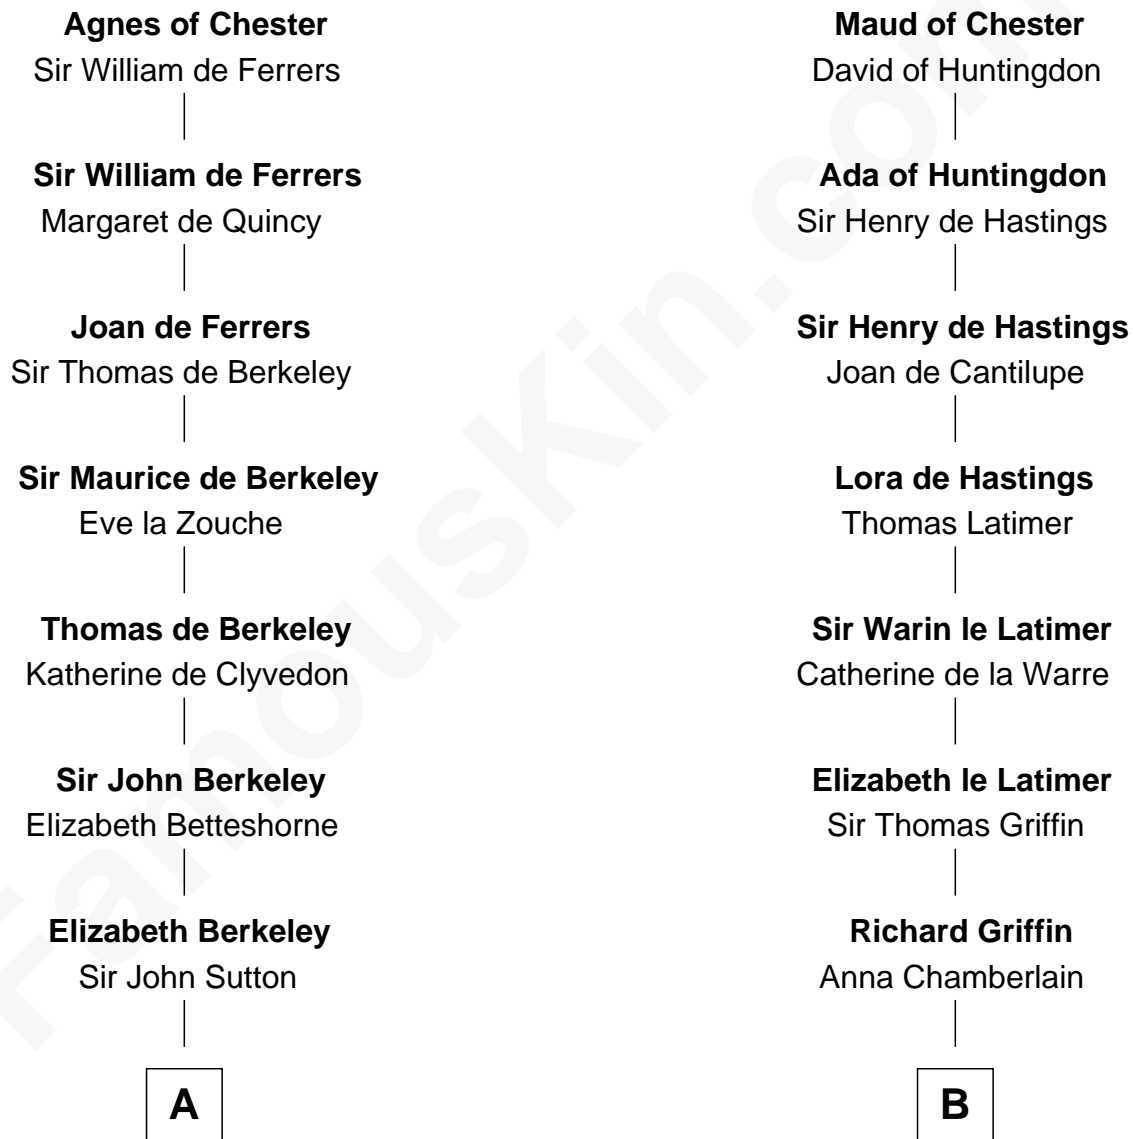

# FamousKin.com Relationship Chart of

**Marjorie Post**

*Founder of General Foods*

19th cousin 2 times removed of

**J.P. Morgan**

*American Banker and Art Collector*

**Hugh de Kevelioc**  
Bertrade de Montfort

**C**

**Caroline Cushman Lathrop**

Charles Rollin Post

**Charles William Post**

Elle Letitia Merriweather

**Marjorie Post**

*Founder of General Foods*

**D**