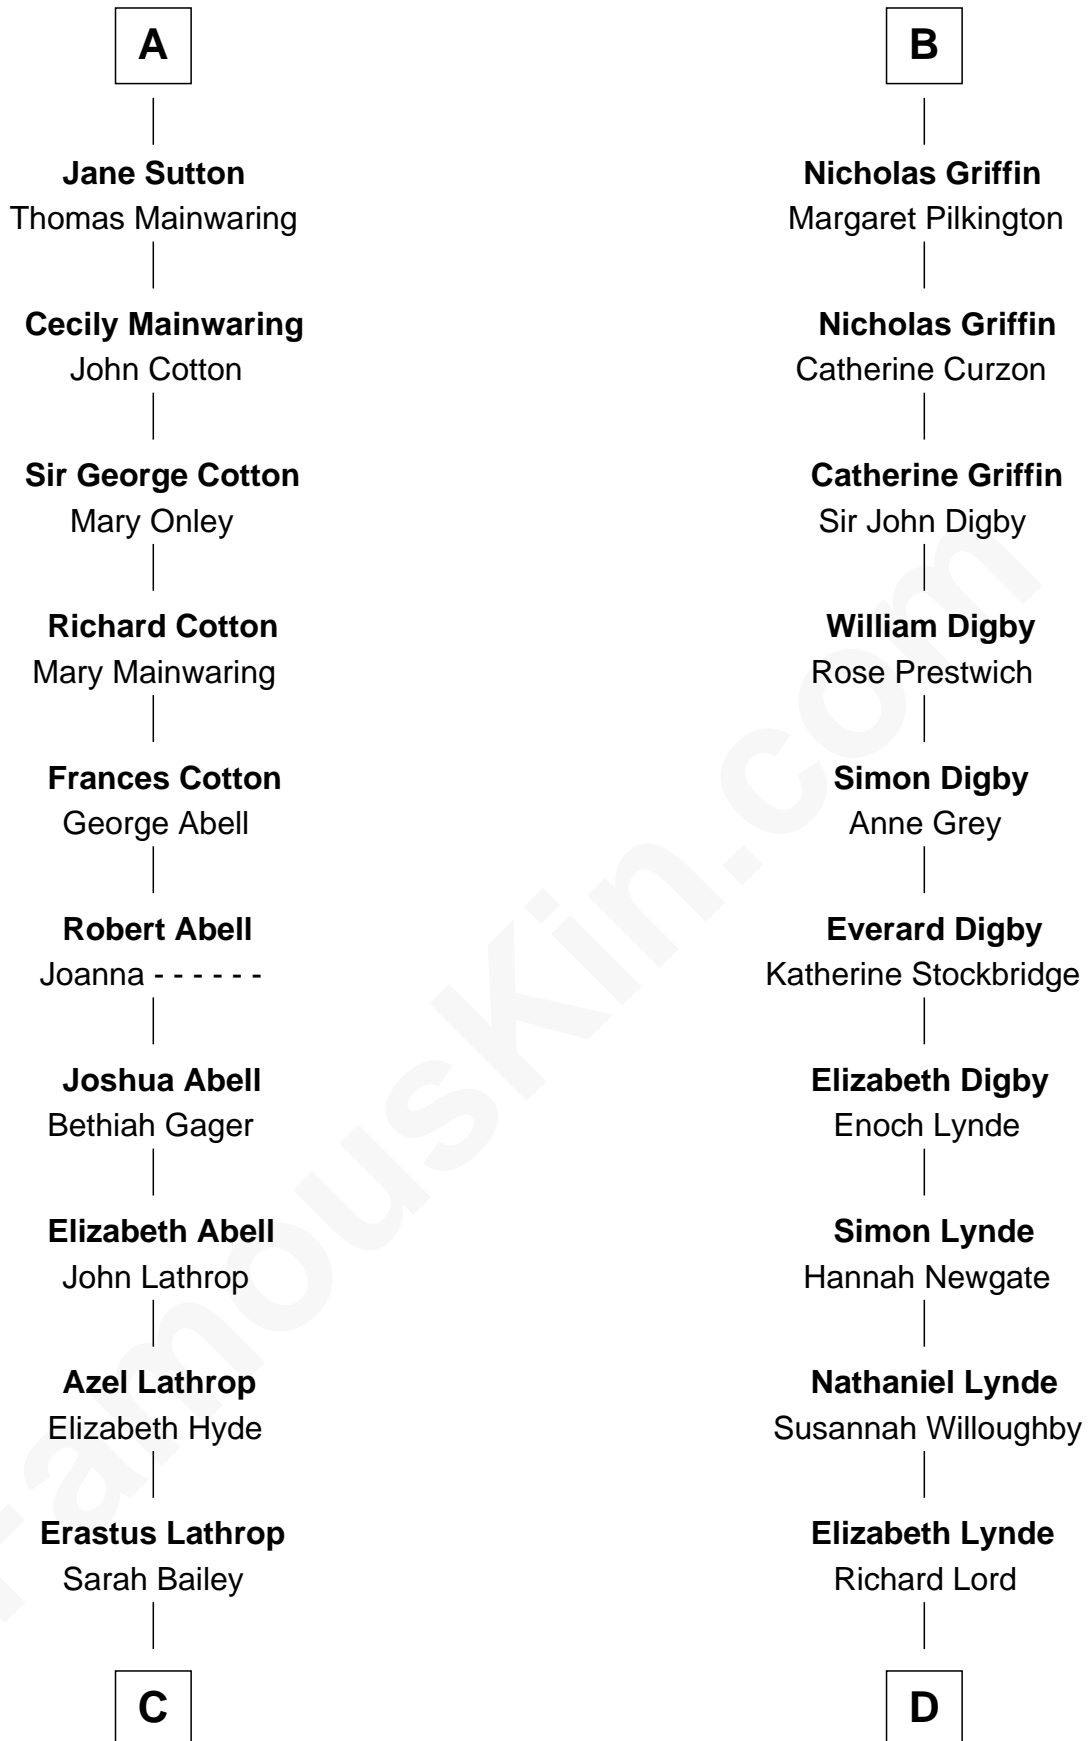

# FamousKin.com Relationship Chart of

**Marjorie Post**

*Founder of General Foods*

19th cousin 2 times removed of

**J.P. Morgan**

*American Banker and Art Collector*

**Hugh de Kevelioc**  
Bertrade de Montfort

**C**

**Caroline Cushman Lathrop**

Charles Rollin Post

**Charles William Post**

Elle Letitia Merriweather

**Marjorie Post**

*Founder of General Foods*

**D**