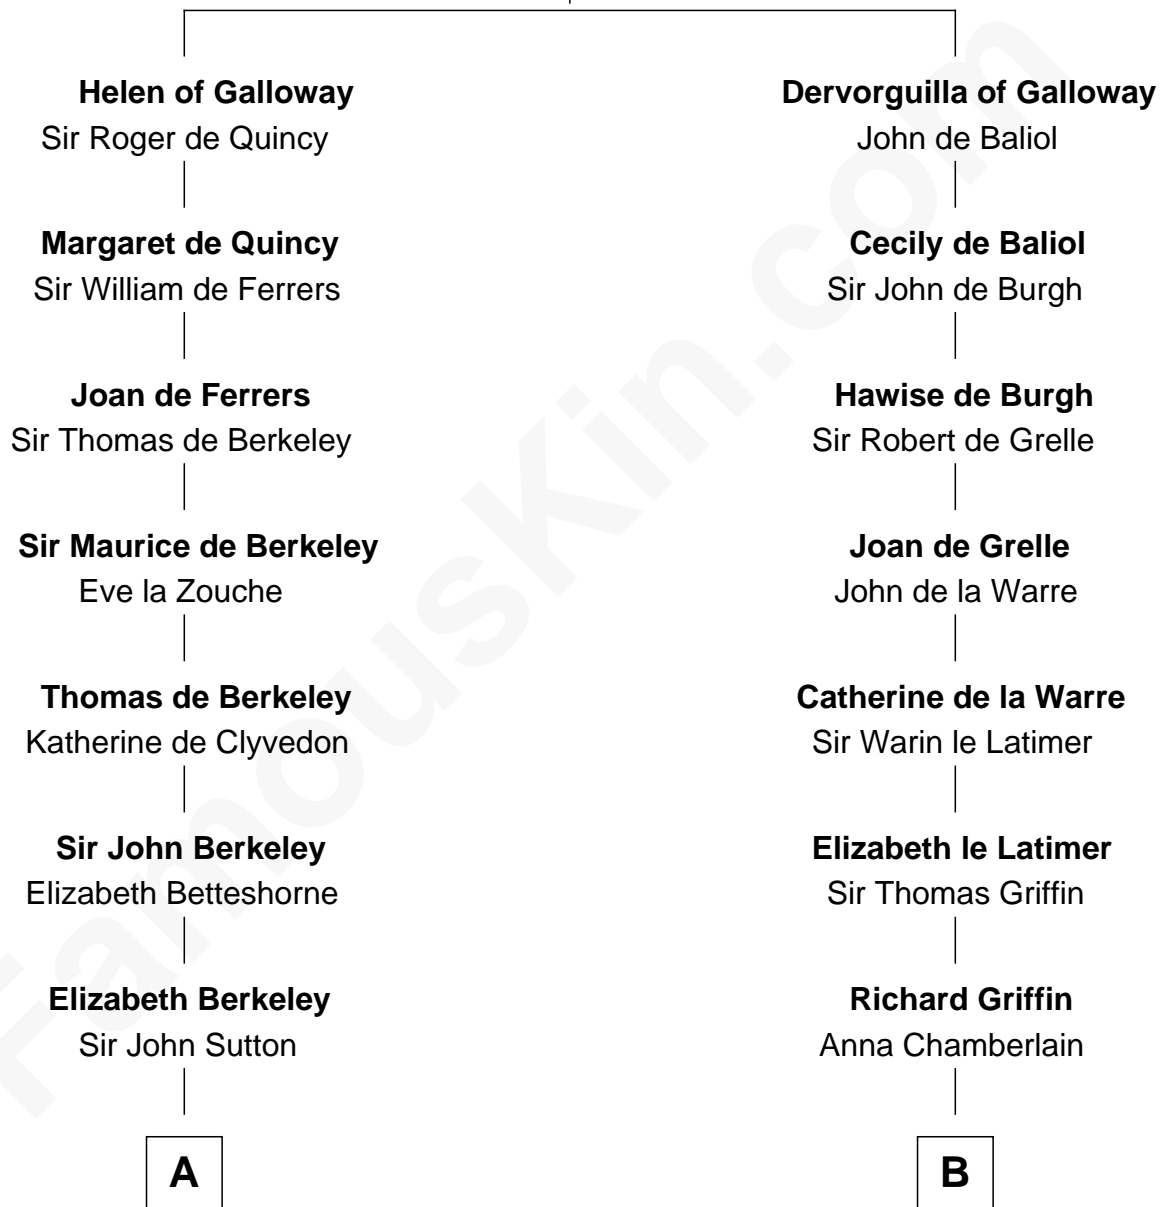

FamousKin.com Relationship Chart of

Marjorie Post

Founder of General Foods

19th cousin 2 times removed of

J.P. Morgan

American Banker and Art Collector

Alan of Galloway

*with wife
Helen de l'Isle*

*with wife
Margaret of Huntingdon*

C

Caroline Cushman Lathrop

Charles Rollin Post

Charles William Post

Elle Letitia Merriweather

Marjorie Post

Founder of General Foods