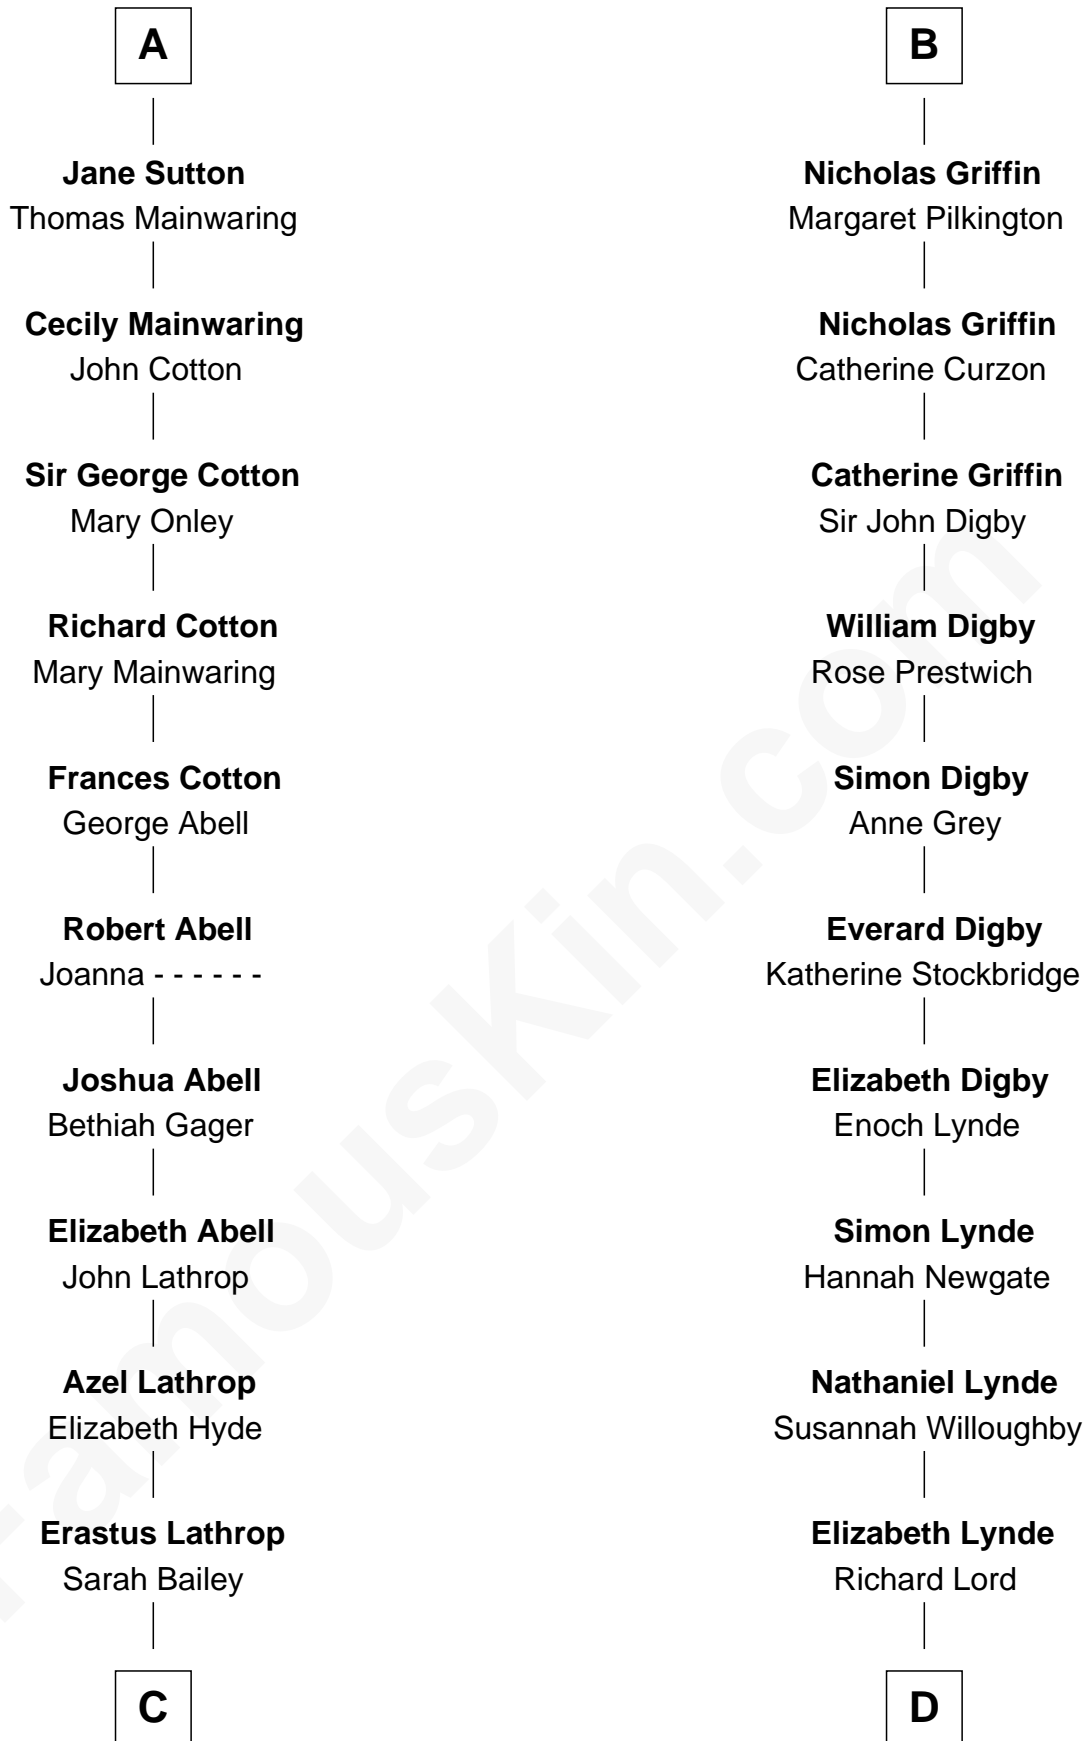

FamousKin.com Relationship Chart of

Marjorie Post

Founder of General Foods

19th cousin 2 times removed of

J.P. Morgan

American Banker and Art Collector

Alan of Galloway

*with wife
Helen de l'Isle*

*with wife
Margaret of Huntingdon*

C

Caroline Cushman Lathrop

Charles Rollin Post

Charles William Post

Elle Letitia Merriweather

Marjorie Post

Founder of General Foods