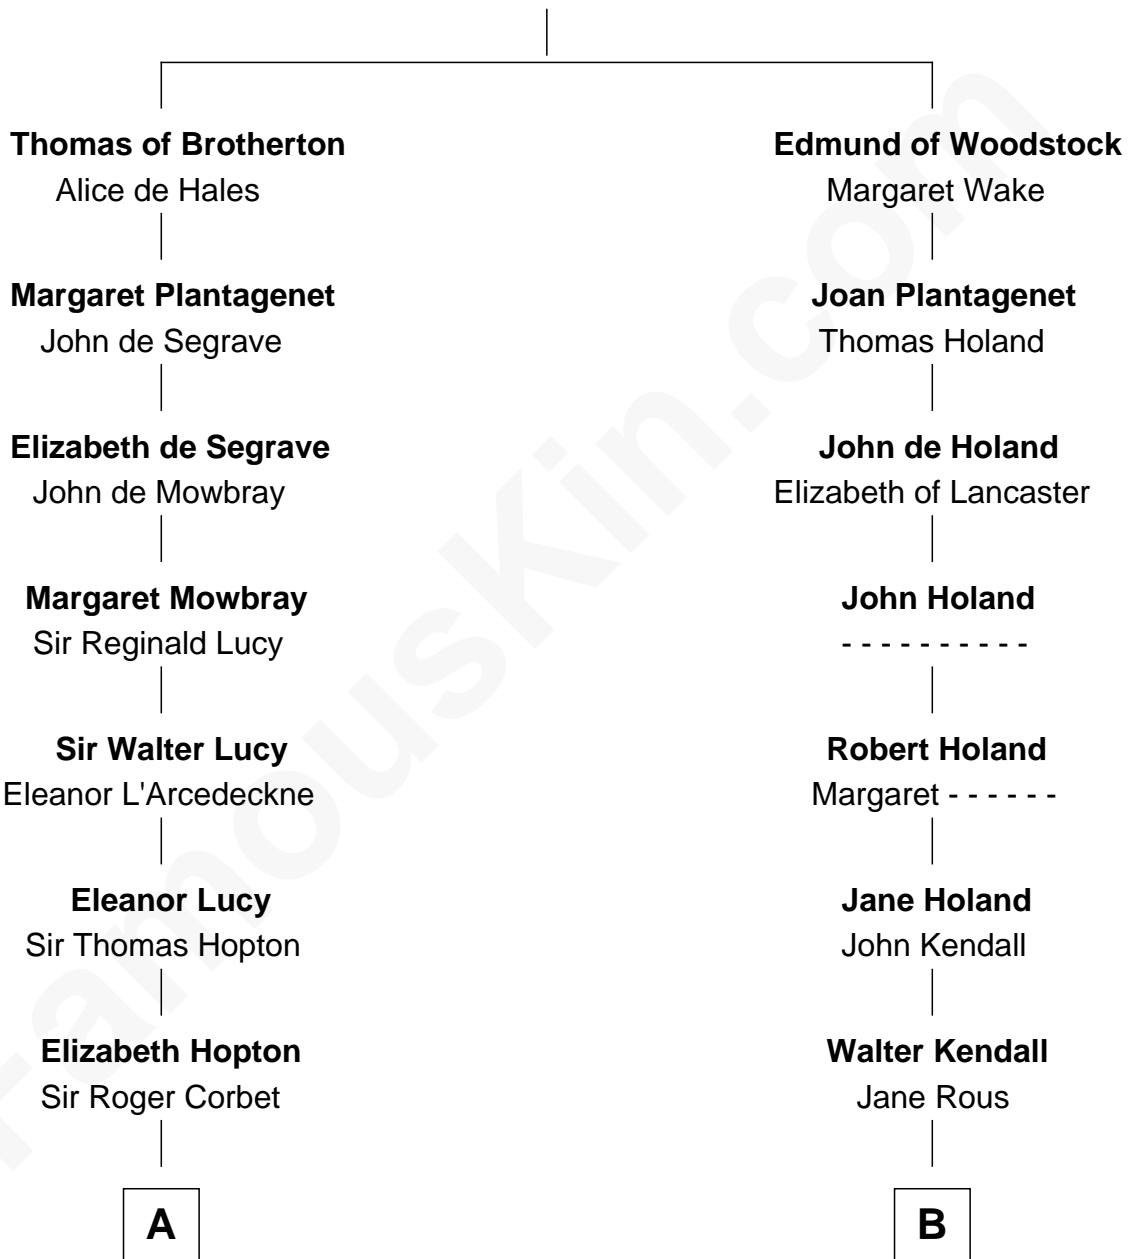

FamousKin.com

Relationship Chart of

Marjorie Post

Founder of General Foods

19th cousin 1 time removed of

Juliette Gordon Low

Founder of the Girl Scouts

Margaret of France
Edward I, King of England

FamousKin.com