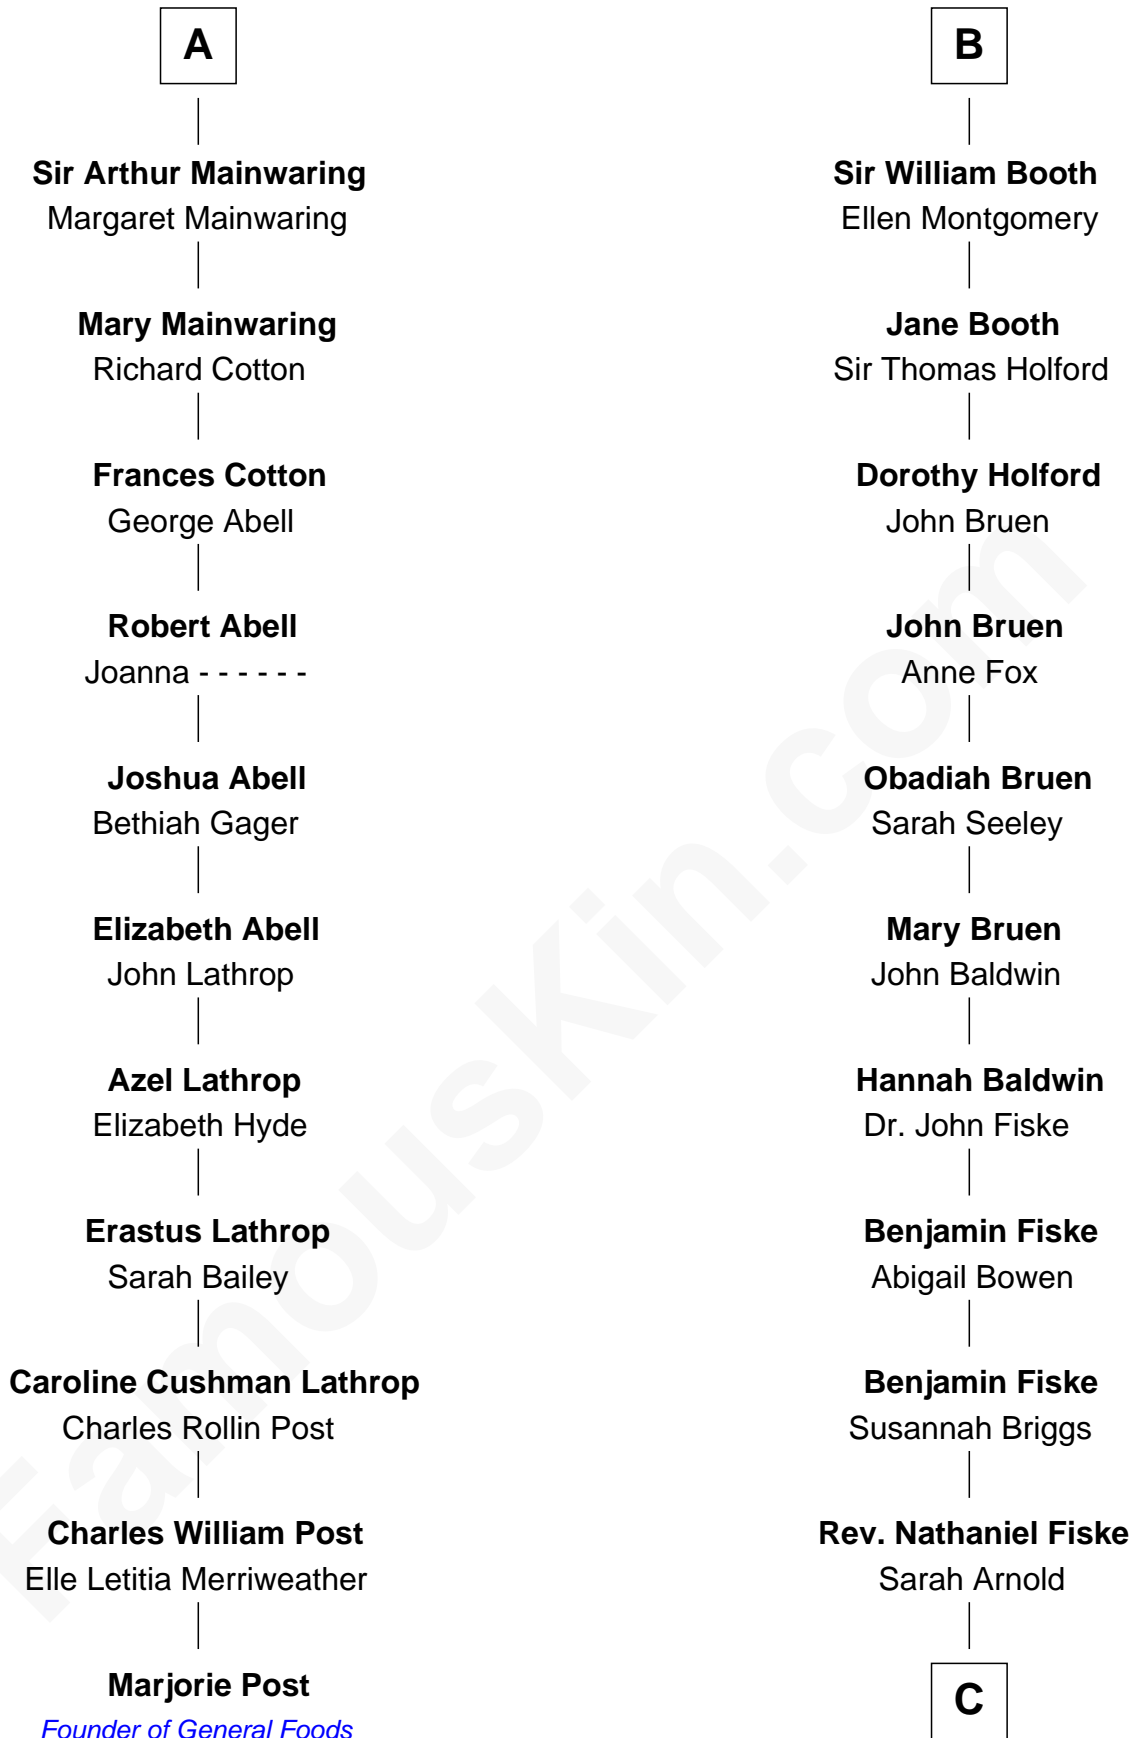

# FamousKin.com Relationship Chart of

**Marjorie Post**

*Founder of General Foods*

17th cousin 1 time removed of

**Stephen A. Douglas**

*Participated in Lincoln-Douglas Debates*

**C**

**Sarah Fiske**