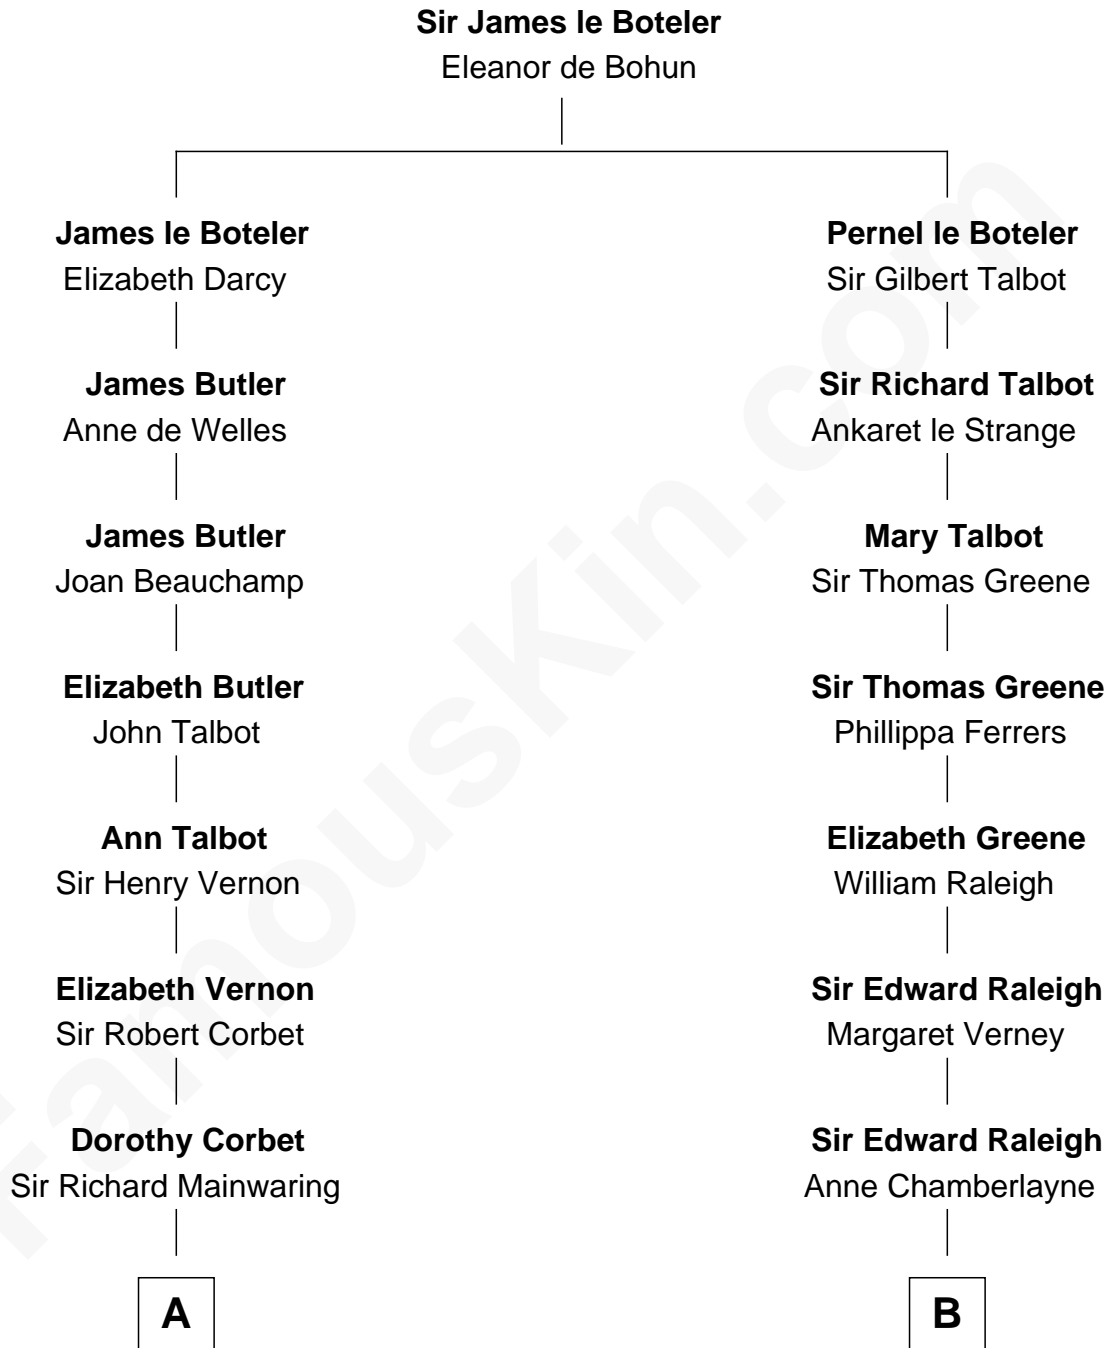

# FamousKin.com Relationship Chart of

**Marjorie Post**

*Founder of General Foods*

17th cousin 1 time removed of

**Stephen A. Douglas**

*Participated in Lincoln-Douglas Debates*

**C**

Dr. Stephen Arnold Douglass

Sarah Fiske

Stephen A. Douglas

*The Lincoln-Douglas Debates*

FamousKin.com