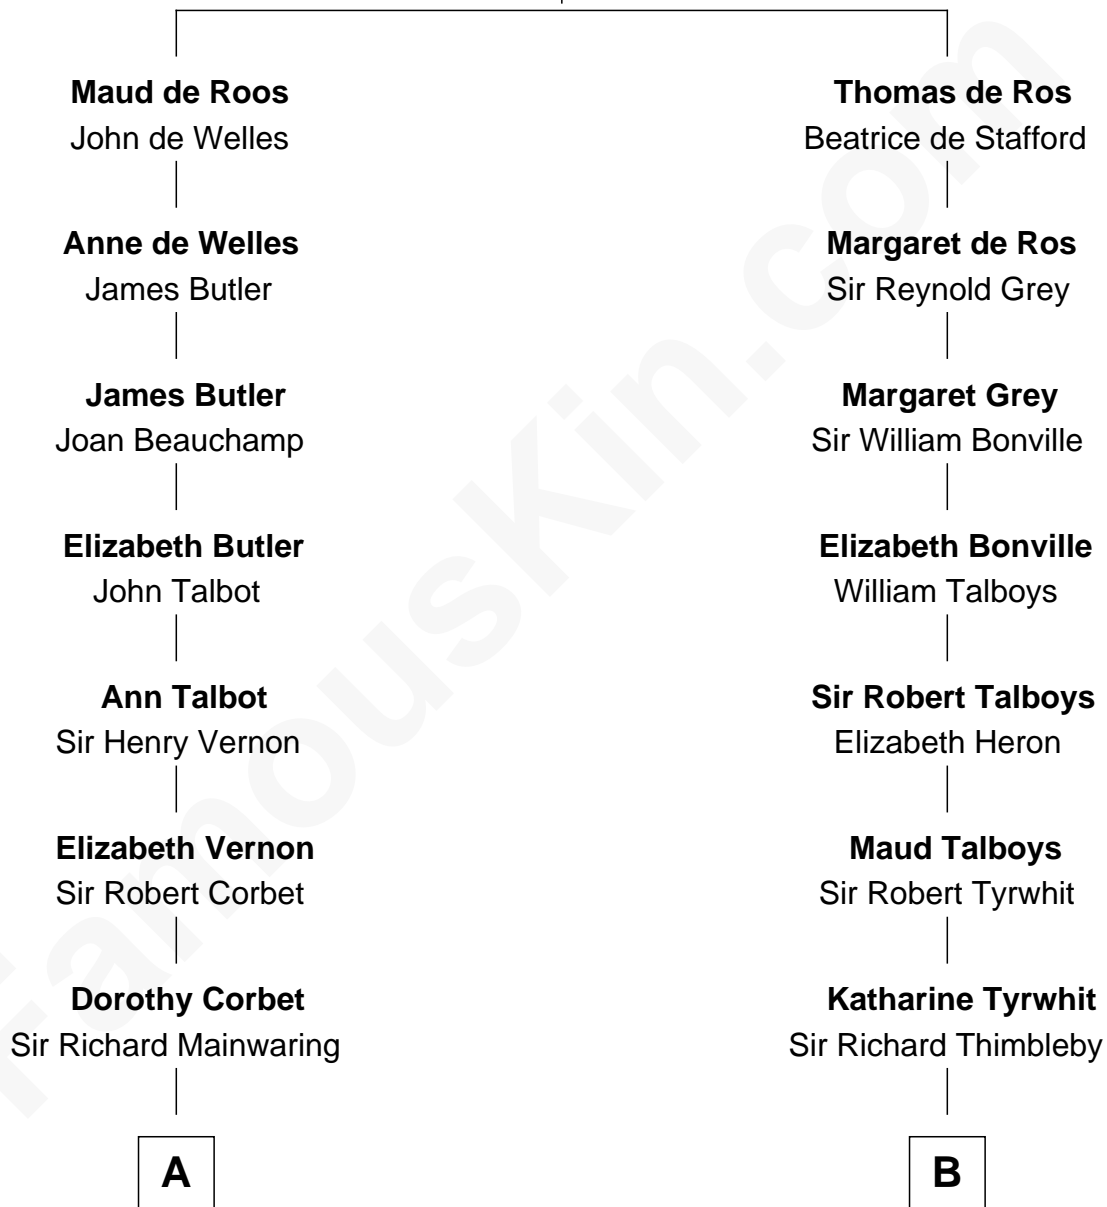

FamousKin.com Relationship Chart of

Marjorie Post

Founder of General Foods

17th cousin 1 time removed of

Katharine Hepburn

Movie Actress

Sir William de Ros
Margery de Badlesmere

C

|
Katharine Martha Houghton

Thomas Norval Hepburn

|
Katharine Hepburn

Movie Actress

FamousKin.com