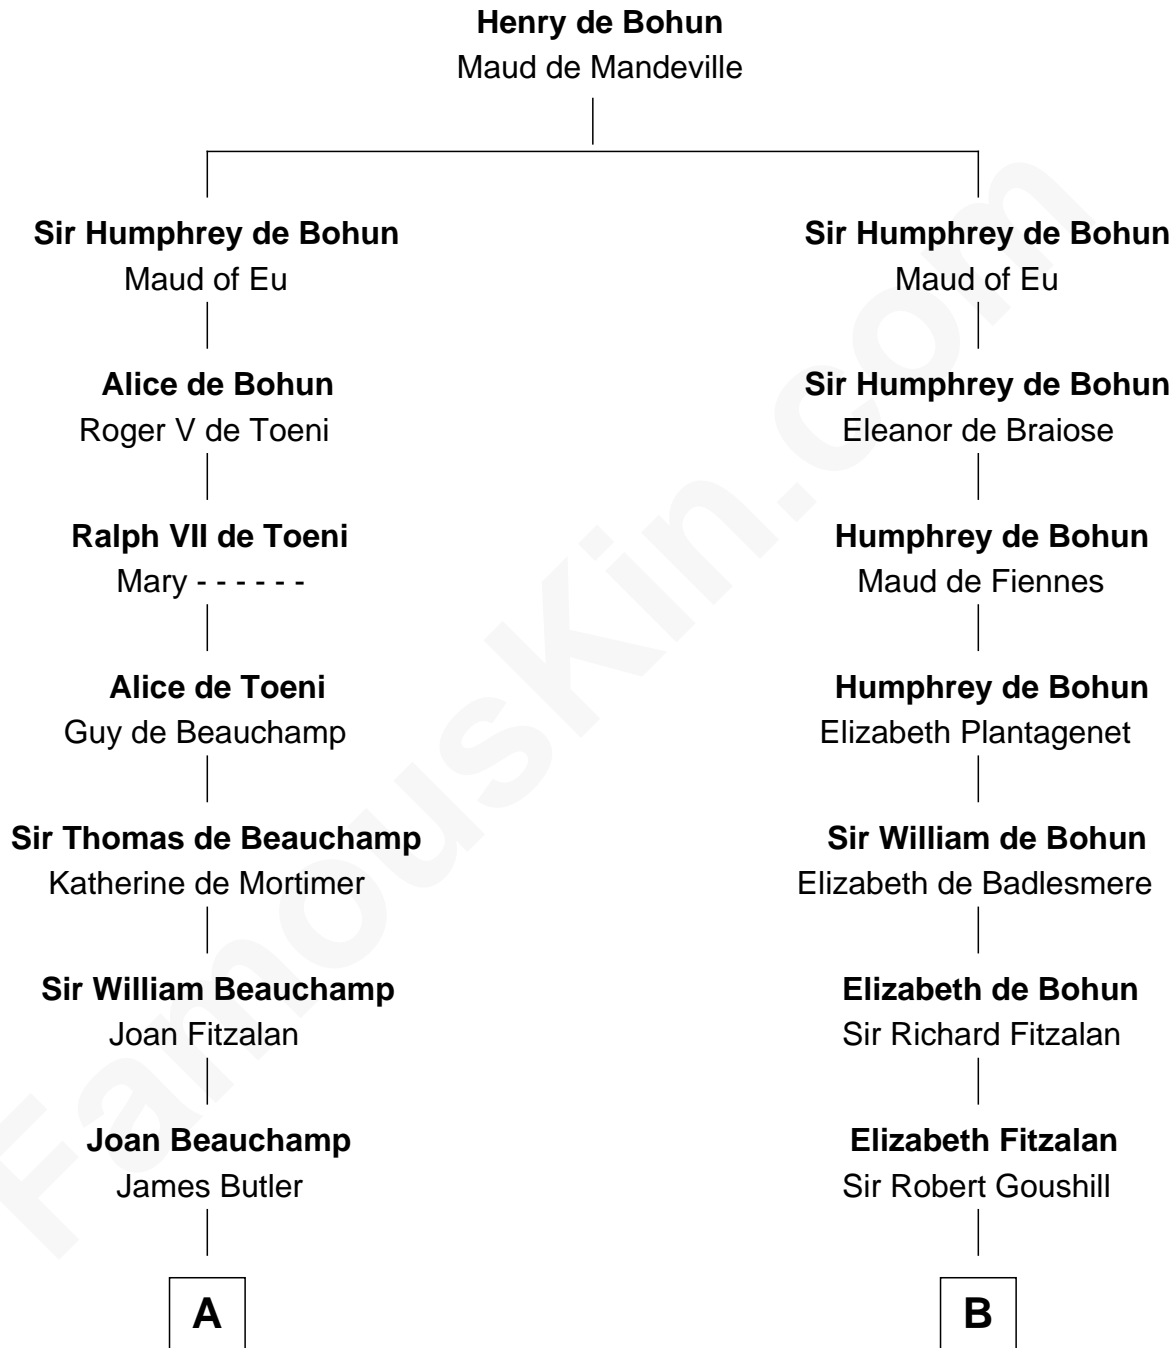

FamousKin.com Relationship Chart of

Marjorie Post

Founder of General Foods

17th cousin 4 times removed of

Roger Sherman

Signer of the Declaration of Independence

C

—
Azel Lathrop
Elizabeth Hyde

—
Erastus Lathrop
Sarah Bailey

—
Caroline Cushman Lathrop
Charles Rollin Post

—
Charles William Post
Elle Letitia Merriweather

—
Marjorie Post
Founder of General Foods