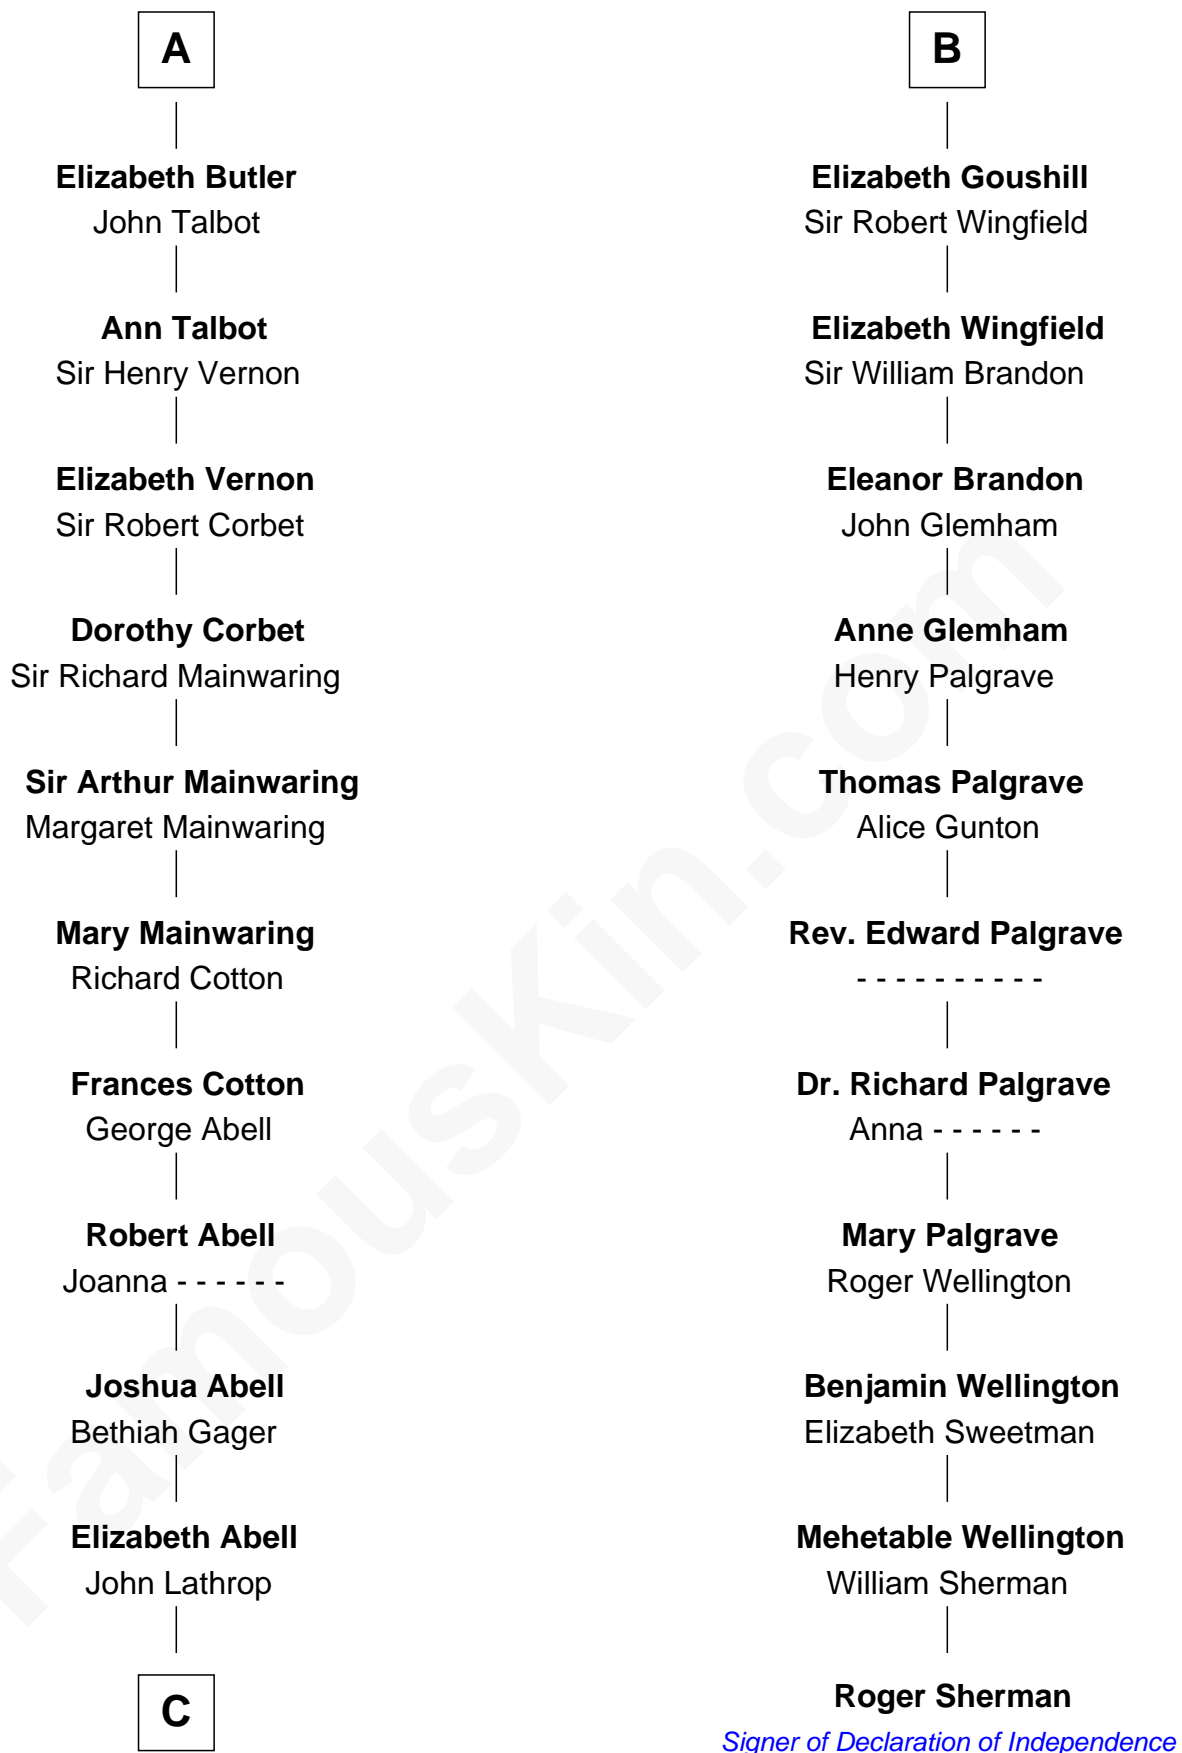

FamousKin.com Relationship Chart of

Marjorie Post

Founder of General Foods

17th cousin 4 times removed of

Roger Sherman

Signer of the Declaration of Independence

C

—
Azel Lathrop
Elizabeth Hyde

—
Erastus Lathrop
Sarah Bailey

—
Caroline Cushman Lathrop
Charles Rollin Post

—
Charles William Post
Elle Letitia Merriweather

—
Marjorie Post
Founder of General Foods