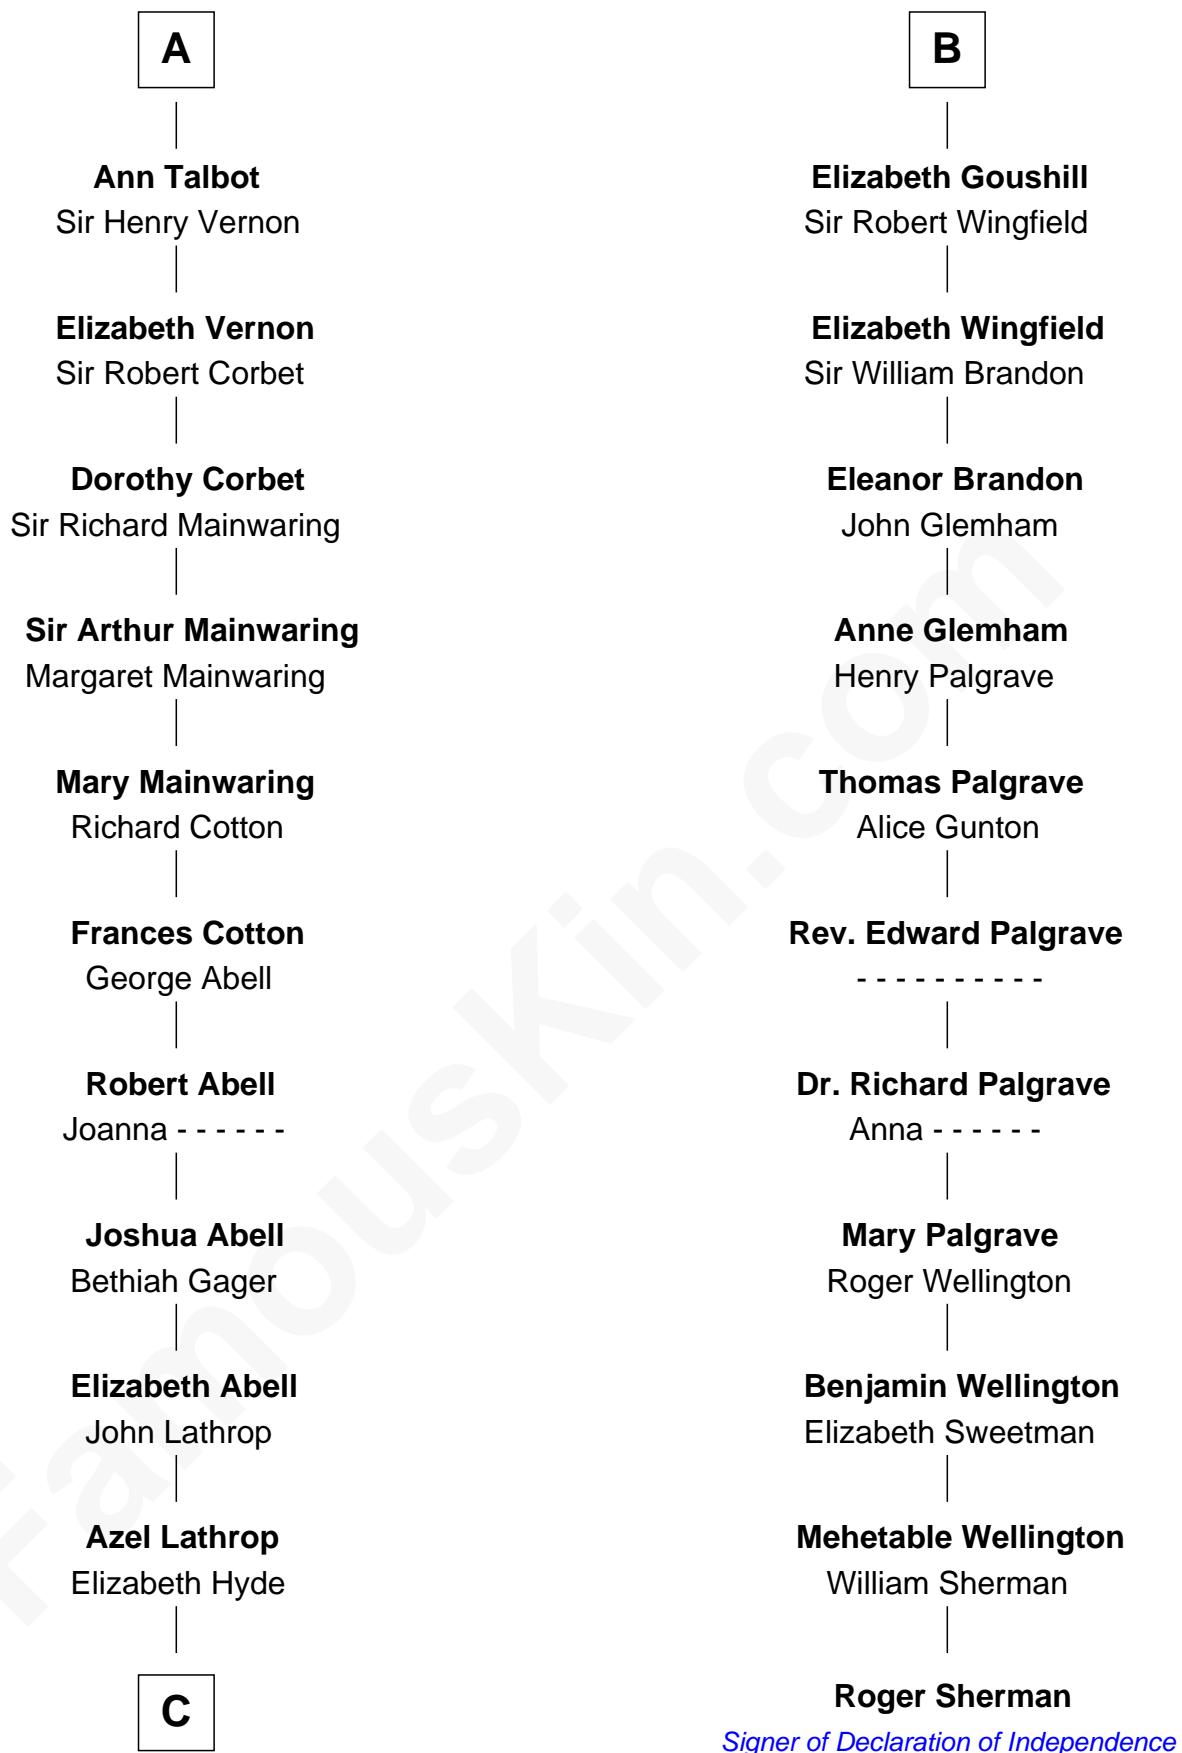

FamousKin.com Relationship Chart of

Marjorie Post

Founder of General Foods

17th cousin 3 times removed of

Roger Sherman

Signer of the Declaration of Independence

Sir Geoffrey FitzPiers

Aveline de Clare

C

Erastus Lathrop

Sarah Bailey

Caroline Cushman Lathrop

Charles Rollin Post

Charles William Post

Elle Letitia Merriweather

Marjorie Post