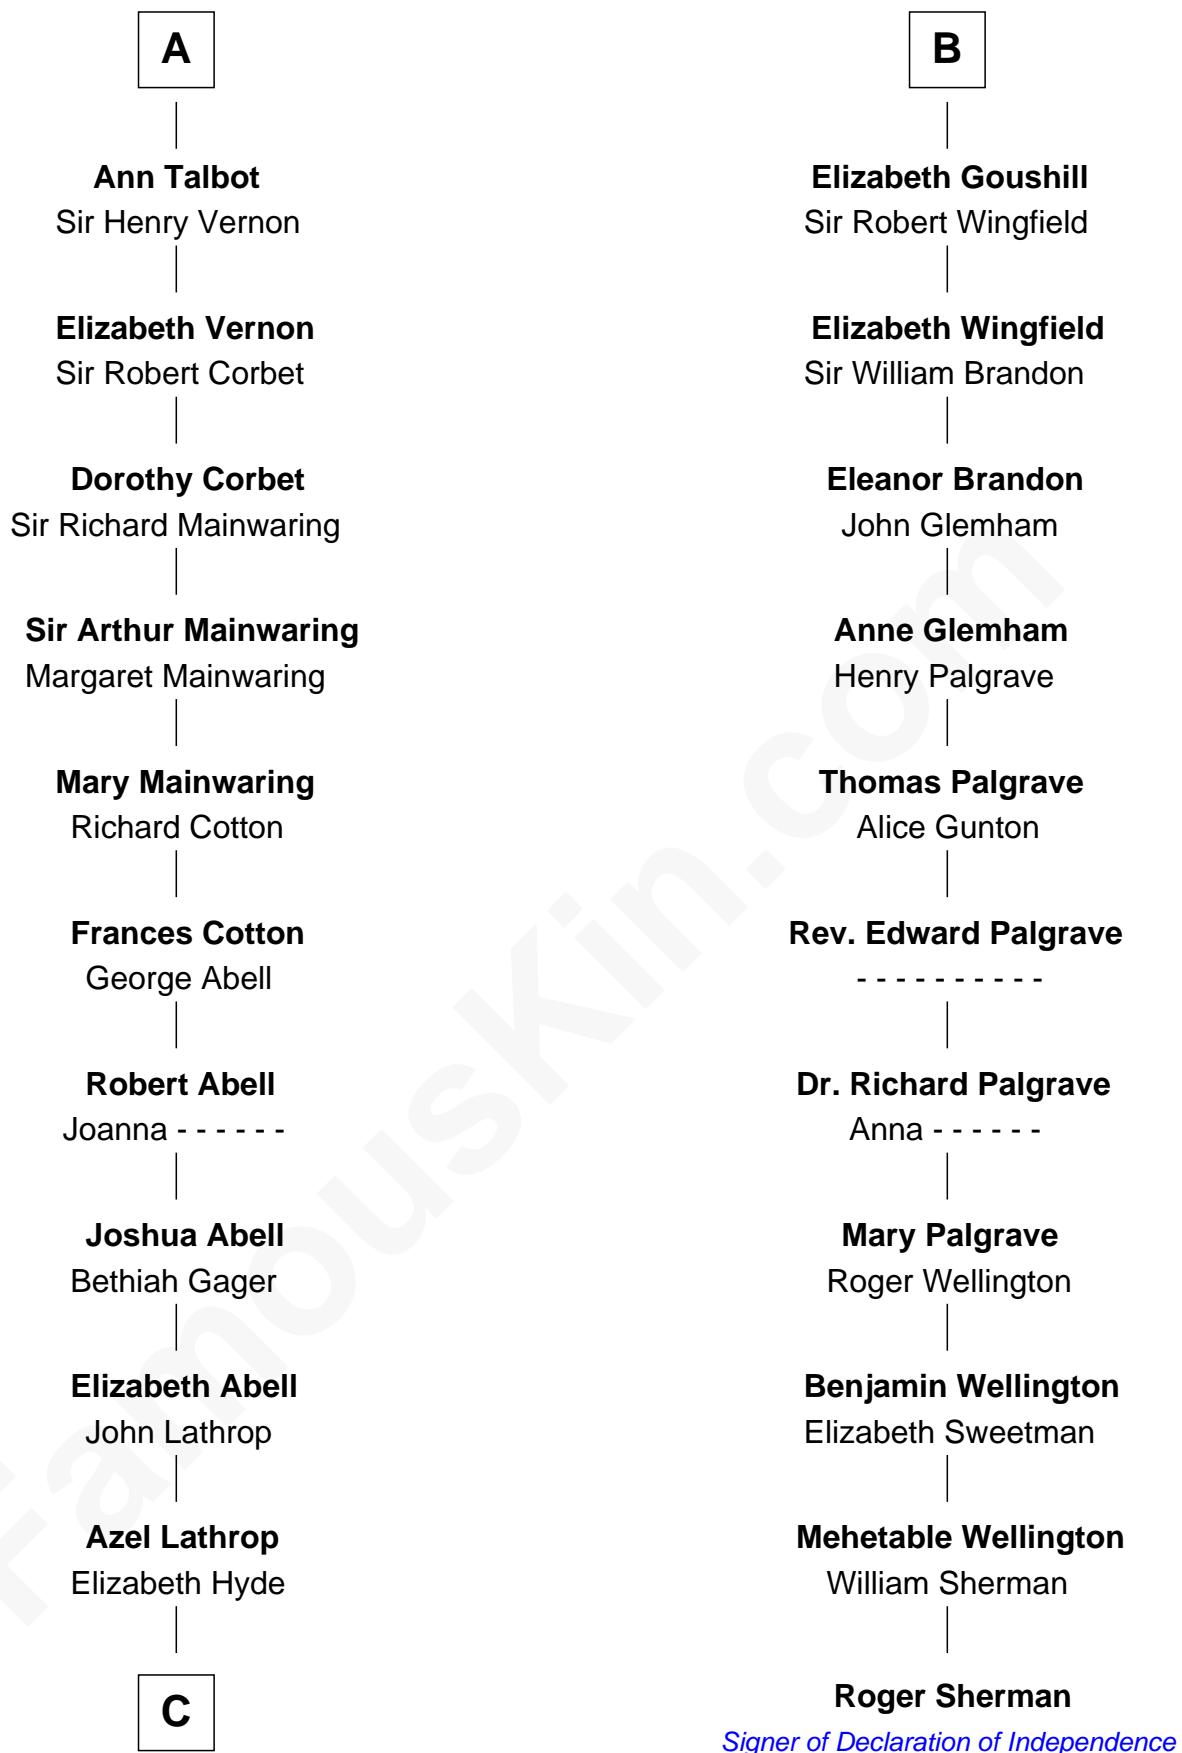

FamousKin.com Relationship Chart of

Marjorie Post

Founder of General Foods

17th cousin 3 times removed of

Roger Sherman

Signer of the Declaration of Independence

William Mauduit
Alice de Newburgh

Isabel Mauduit
Sir William de Beauchamp

A

Isabel Mauduit
Sir William de Beauchamp

William de Beauchamp
Maud FitzJohn

Isabella de Beauchamp
Sir Patrick de Chaworth

Maud de Chaworth
Henry Plantagenet

Eleanor Plantagenet
Richard Fitzalan

Sir Richard Fitzalan
Elizabeth de Bohun

Elizabeth Fitzalan
Sir Robert Goushill

B

C

Erastus Lathrop

Sarah Bailey

Caroline Cushman Lathrop

Charles Rollin Post

Charles William Post