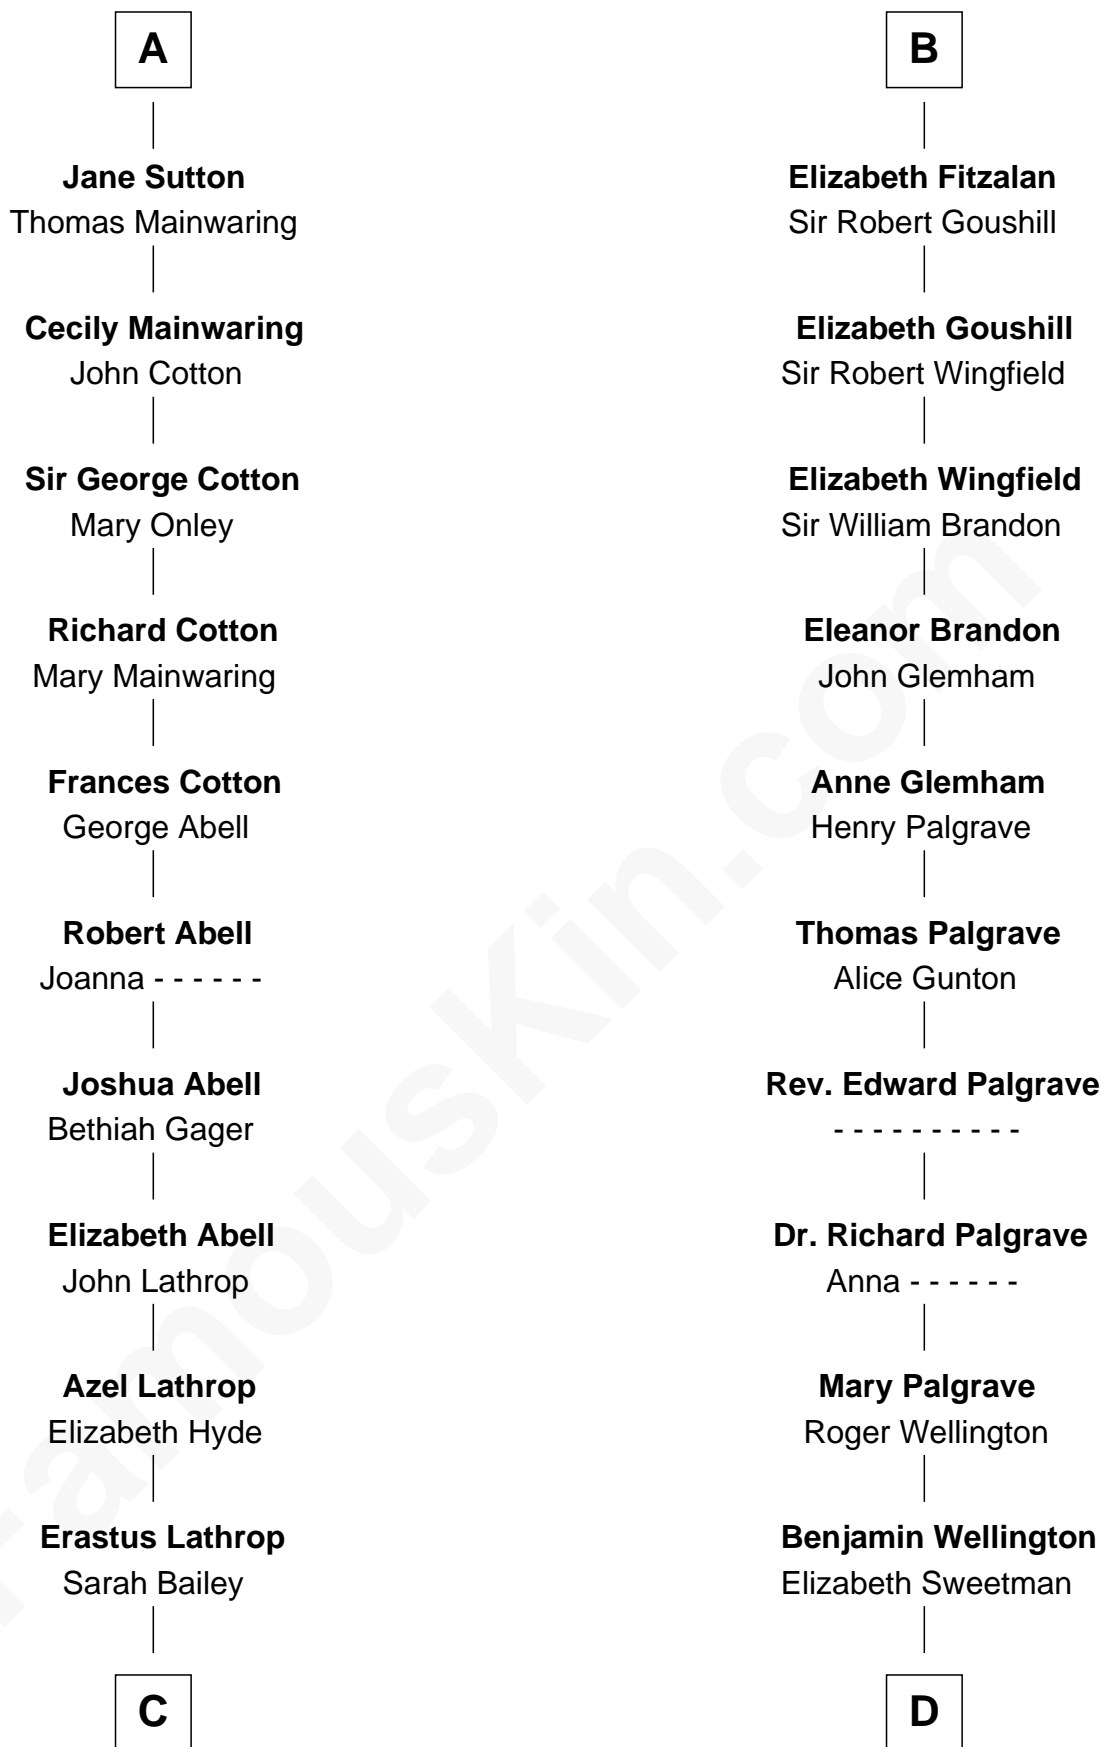

# FamousKin.com Relationship Chart of

**Marjorie Post**

*Founder of General Foods*

18th cousin 1 time removed of

**Roger Sherman**

*Signer of the Declaration of Independence*

**C**

**Caroline Cushman Lathrop**

Charles Rollin Post

**Charles William Post**

Elle Letitia Merriweather

**Marjorie Post**

*Founder of General Foods*

**D**

**Mehetable Wellington**

William Sherman