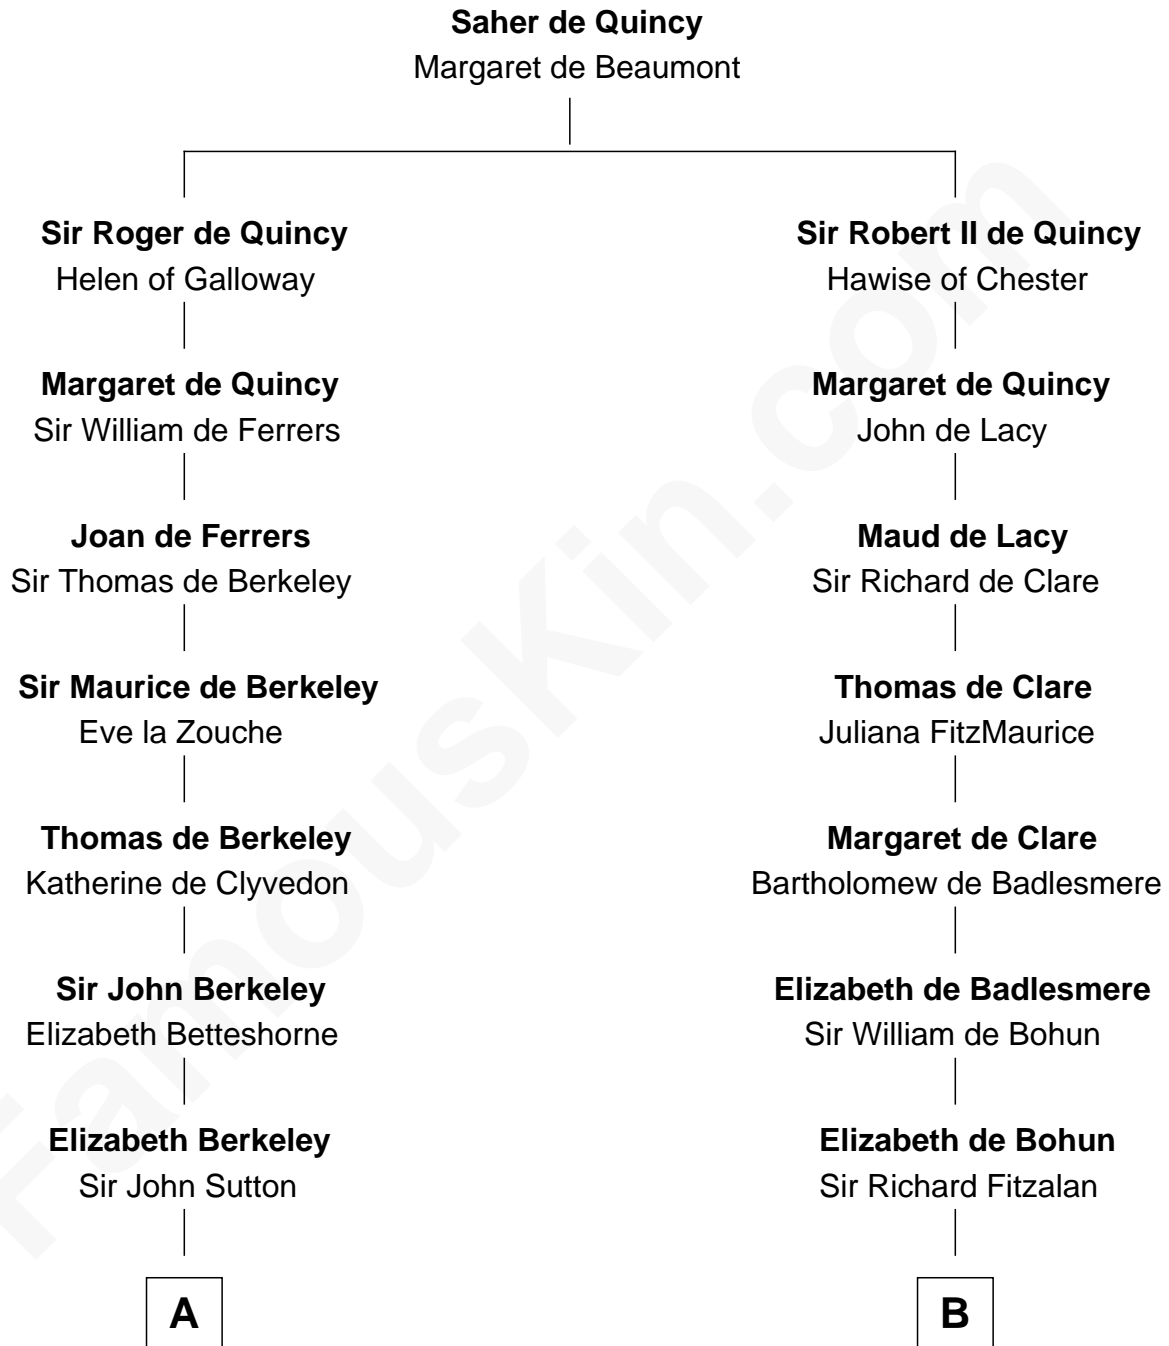

# FamousKin.com Relationship Chart of

**Marjorie Post**

*Founder of General Foods*

18th cousin 1 time removed of

**Roger Sherman**

*Signer of the Declaration of Independence*

**C**

**Caroline Cushman Lathrop**

Charles Rollin Post

**Charles William Post**

Elle Letitia Merriweather

**Marjorie Post**

*Founder of General Foods*

**D**

**Mehetable Wellington**

William Sherman

**Roger Sherman**

*Signer of Declaration of Independence*

FamousKin.com