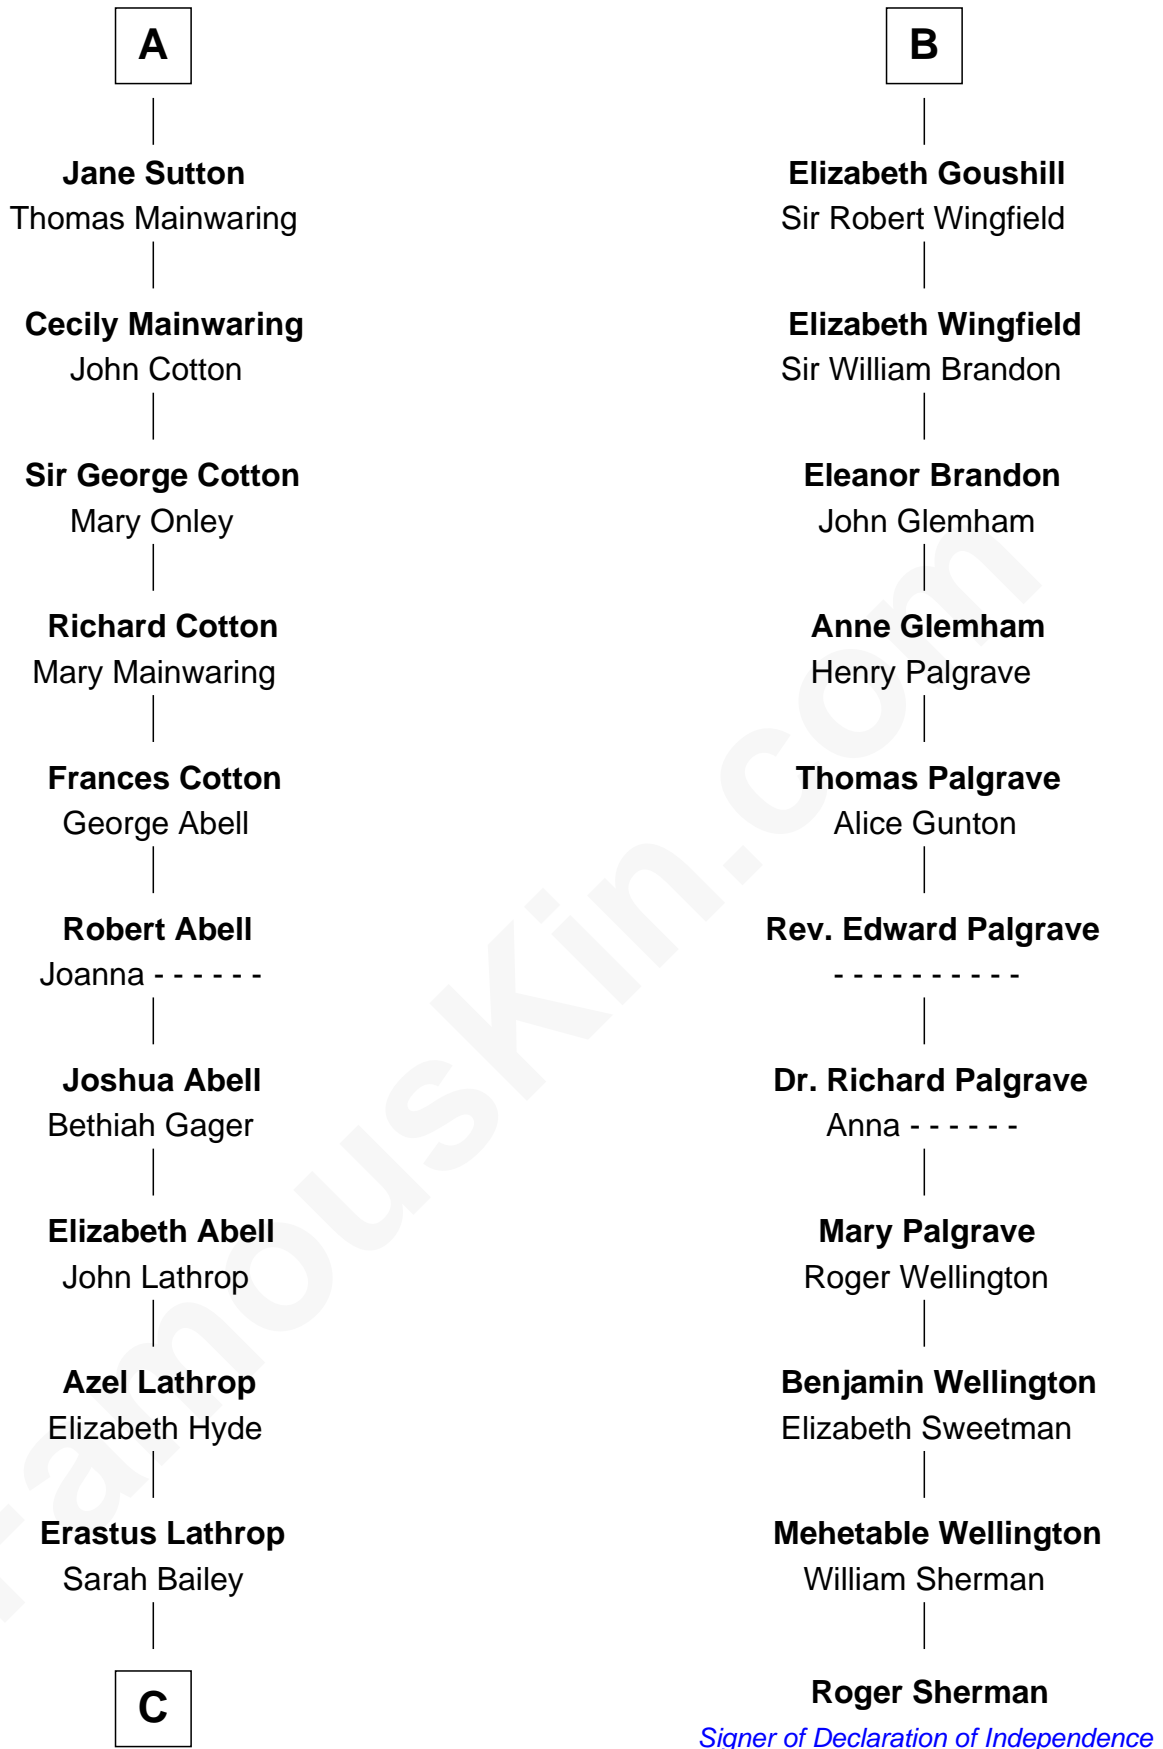

FamousKin.com Relationship Chart of

Marjorie Post

Founder of General Foods

17th cousin 2 times removed of

Roger Sherman

Signer of the Declaration of Independence

Sir William Marshal

Isabel de Clare

C

—
Caroline Cushman Lathrop

Charles Rollin Post

—
Charles William Post

Elle Letitia Merriweather

—
Marjorie Post

Founder of General Foods

FamousKin.com