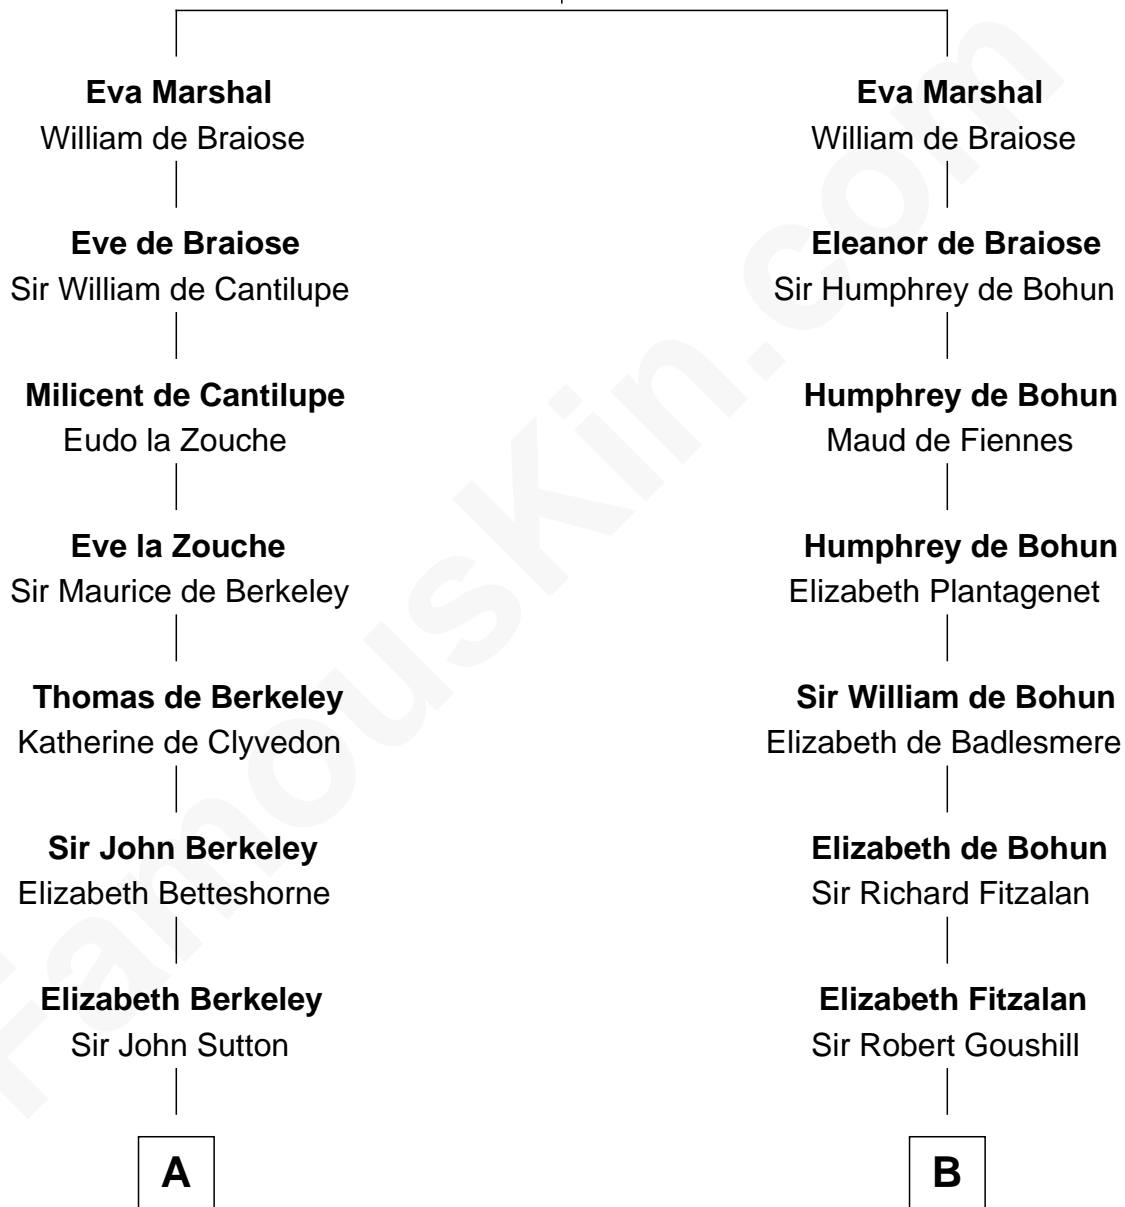

FamousKin.com Relationship Chart of

Marjorie Post

Founder of General Foods

17th cousin 2 times removed of

Roger Sherman

Signer of the Declaration of Independence

Sir William Marshal

Isabel de Clare

C

—
Caroline Cushman Lathrop

Charles Rollin Post

—
Charles William Post

Elle Letitia Merriweather

—
Marjorie Post

Founder of General Foods

FamousKin.com