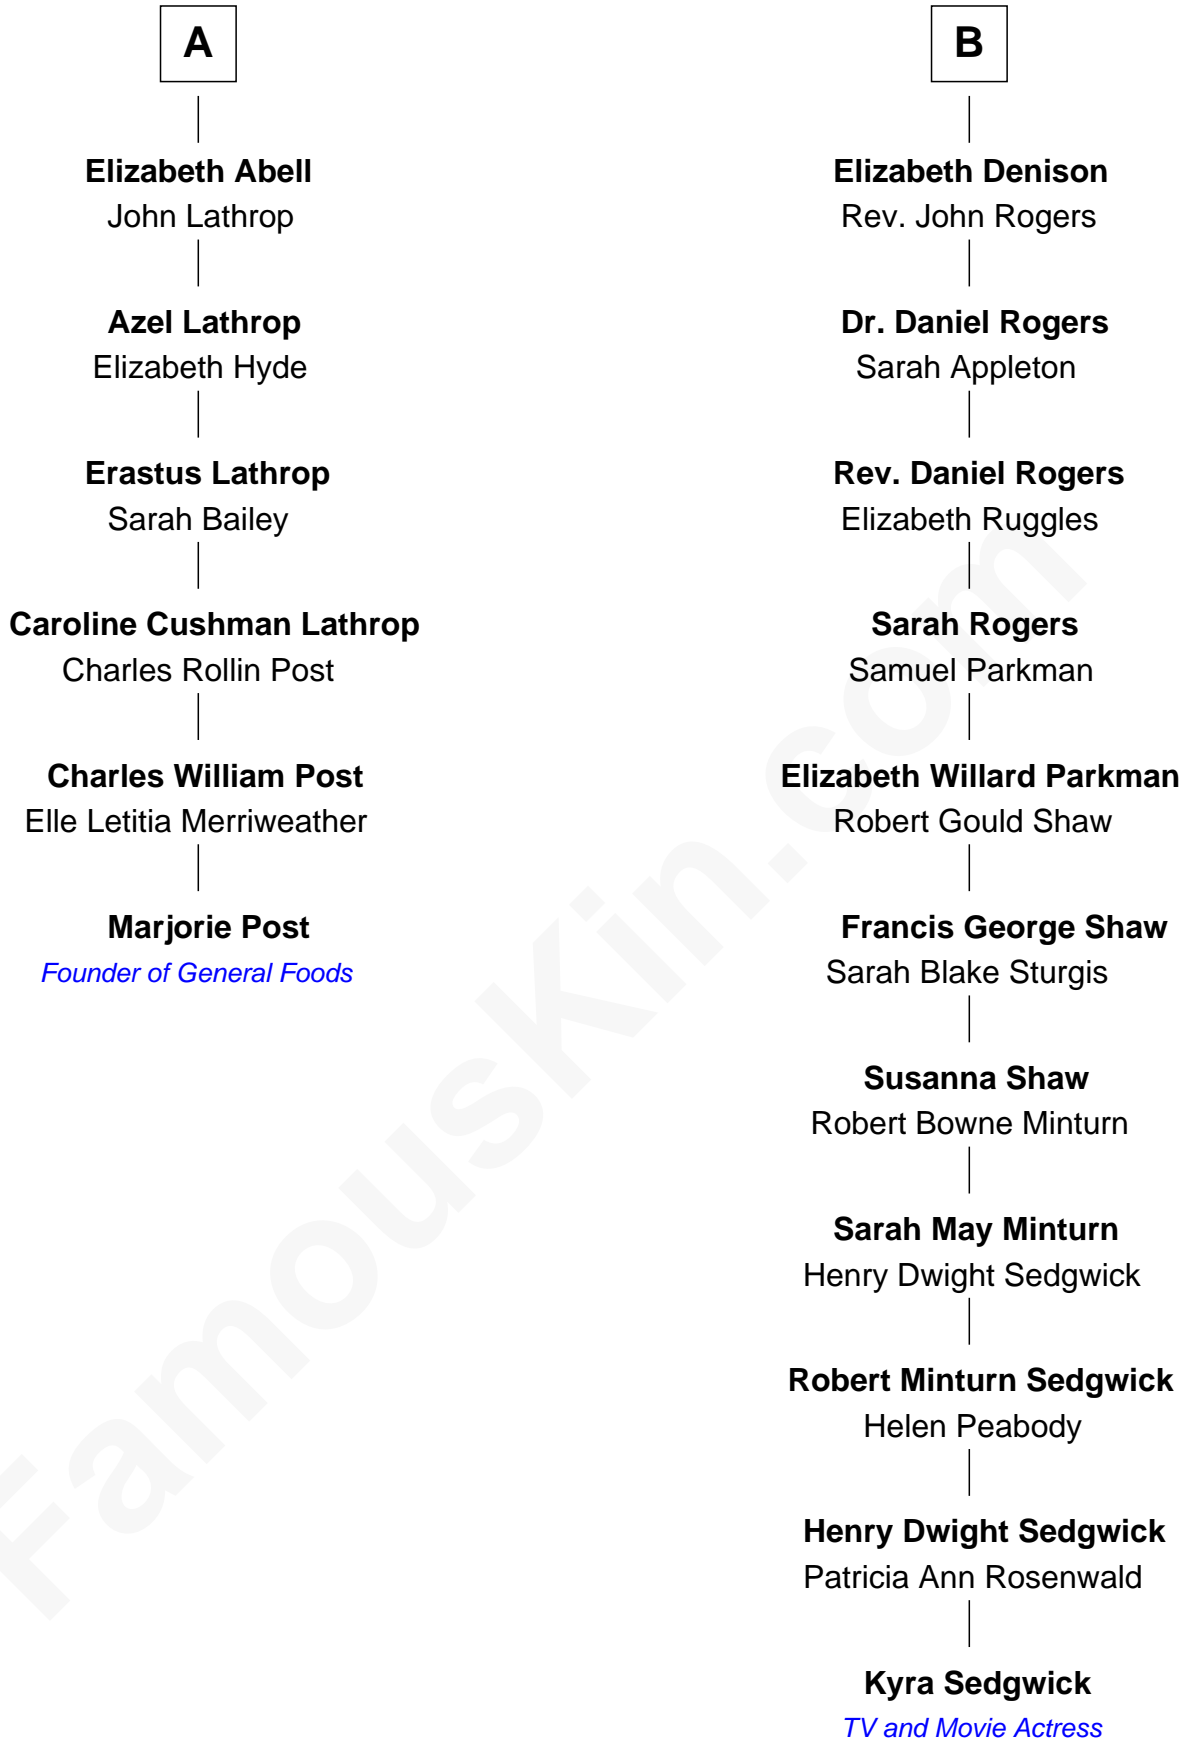

FamousKin.com Relationship Chart of

Marjorie Post

Founder of General Foods

12th cousin 5 times removed of

Kyra Sedgwick

TV and Movie Actress

Sir John Sutton
Elizabeth Berkeley

Jane Sutton
Thomas Mainwaring

Cecily Mainwaring
John Cotton

Sir George Cotton
Mary Onley

Richard Cotton
Mary Mainwaring

Frances Cotton
George Abell

Robert Abell
Joanna - - - - -

Joshua Abell
Bethiah Gager

A

Sir Edmund Sutton
Joyce Tiptoft

Sir Edward Sutton
Cecily Willoughby

Sir John Sutton
Cecily Grey

Sir Henry Dudley
----- Ashton
Probable

Roger Dudley
Susanna Thorne

Gov. Thomas Dudley
Dorothy York

Patience Dudley
Maj. Gen. Daniel Denison

B

Kyra Sedgwick photo by [Angela George](#) (CC BY-SA 3.0)