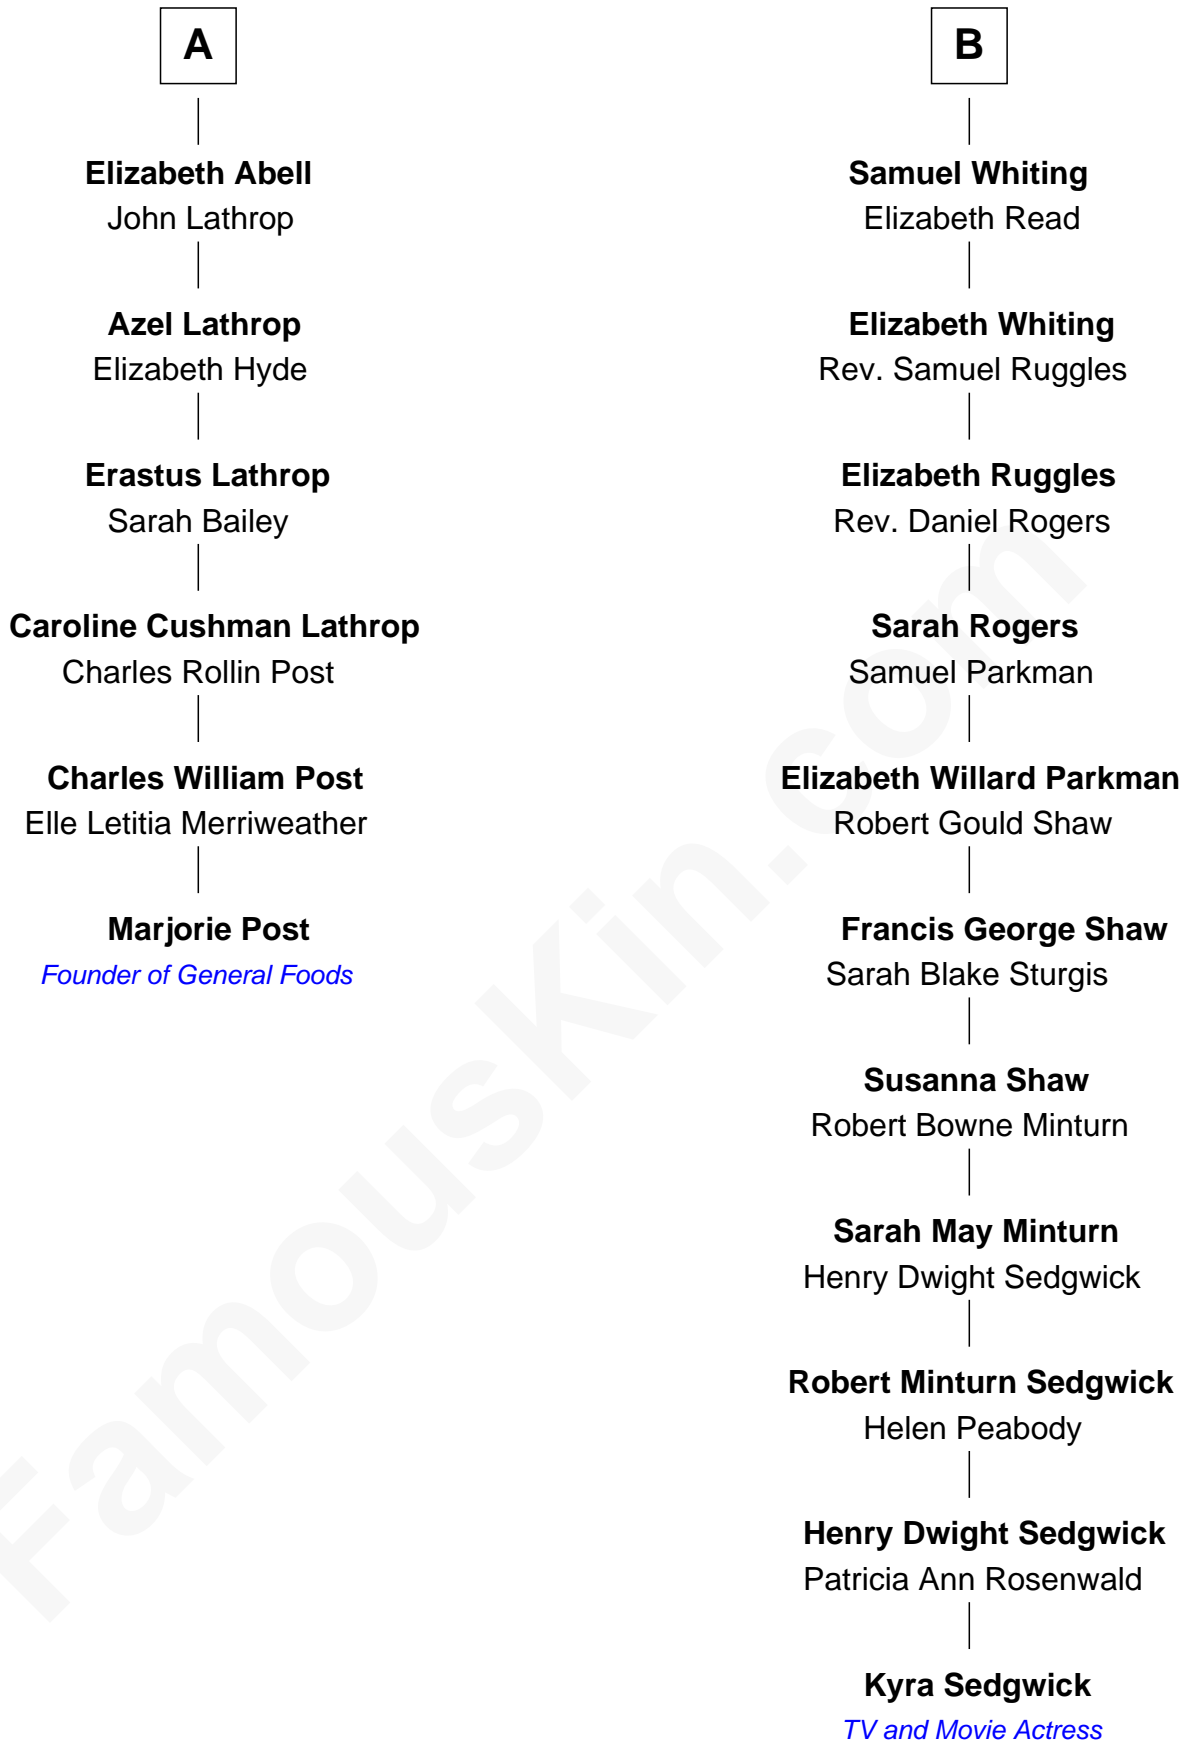

FamousKin.com Relationship Chart of

Marjorie Post

Founder of General Foods

12th cousin 5 times removed of

Kyra Sedgwick

TV and Movie Actress

William Mainwaring

Margaret Warren

Kyra Sedgwick photo by [Angela George](#) (CC BY-SA 3.0)