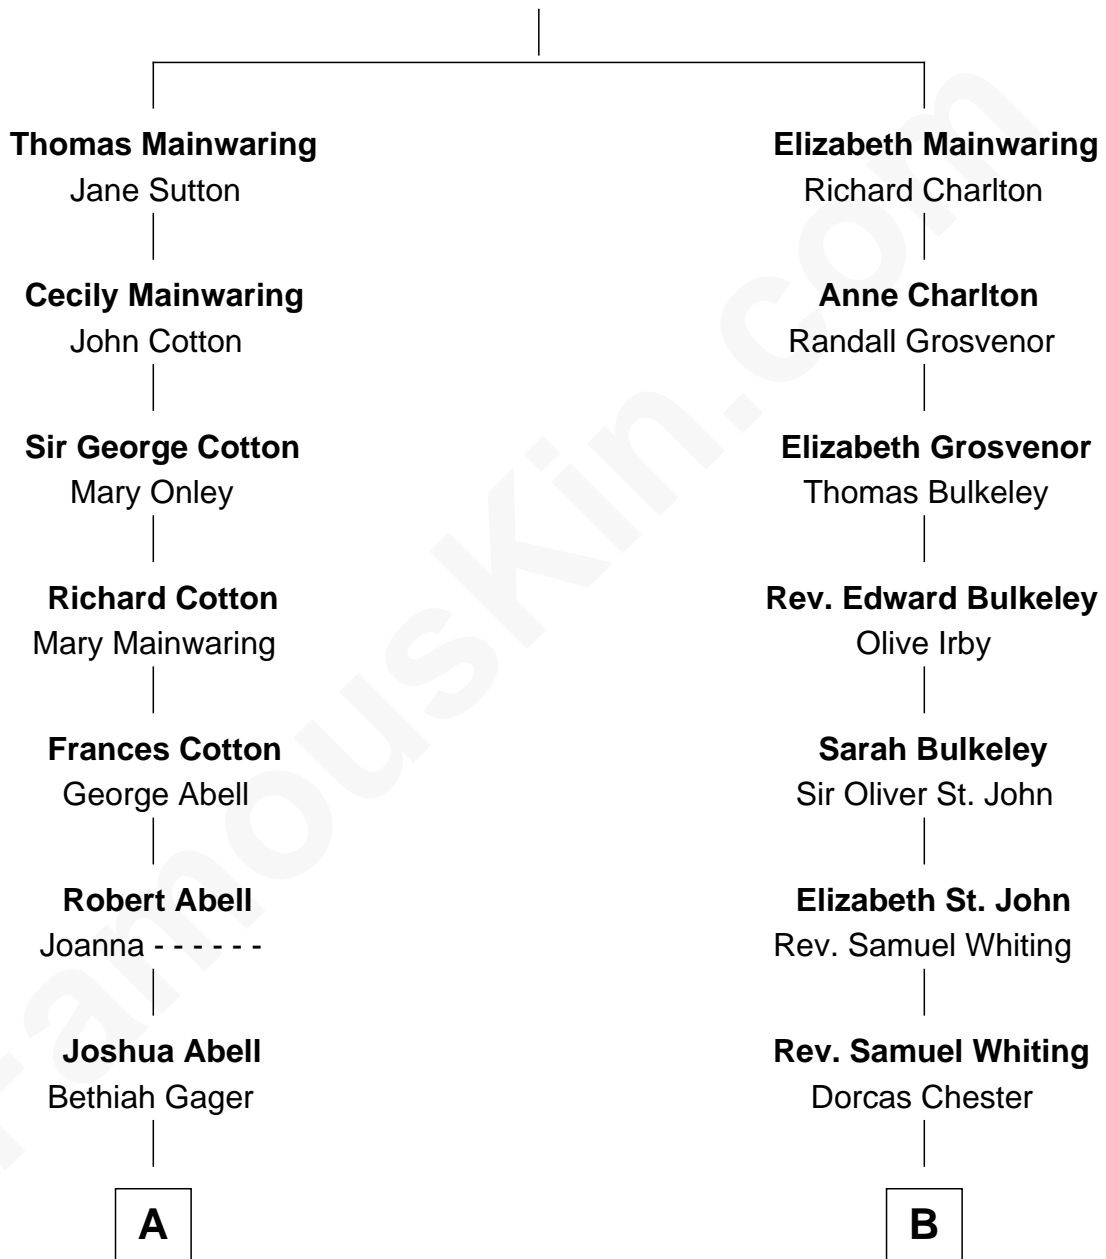

FamousKin.com Relationship Chart of

Marjorie Post

Founder of General Foods

12th cousin 5 times removed of

Kyra Sedgwick

TV and Movie Actress

William Mainwaring

Margaret Warren

Kyra Sedgwick photo by [Angela George](#) (CC BY-SA 3.0)