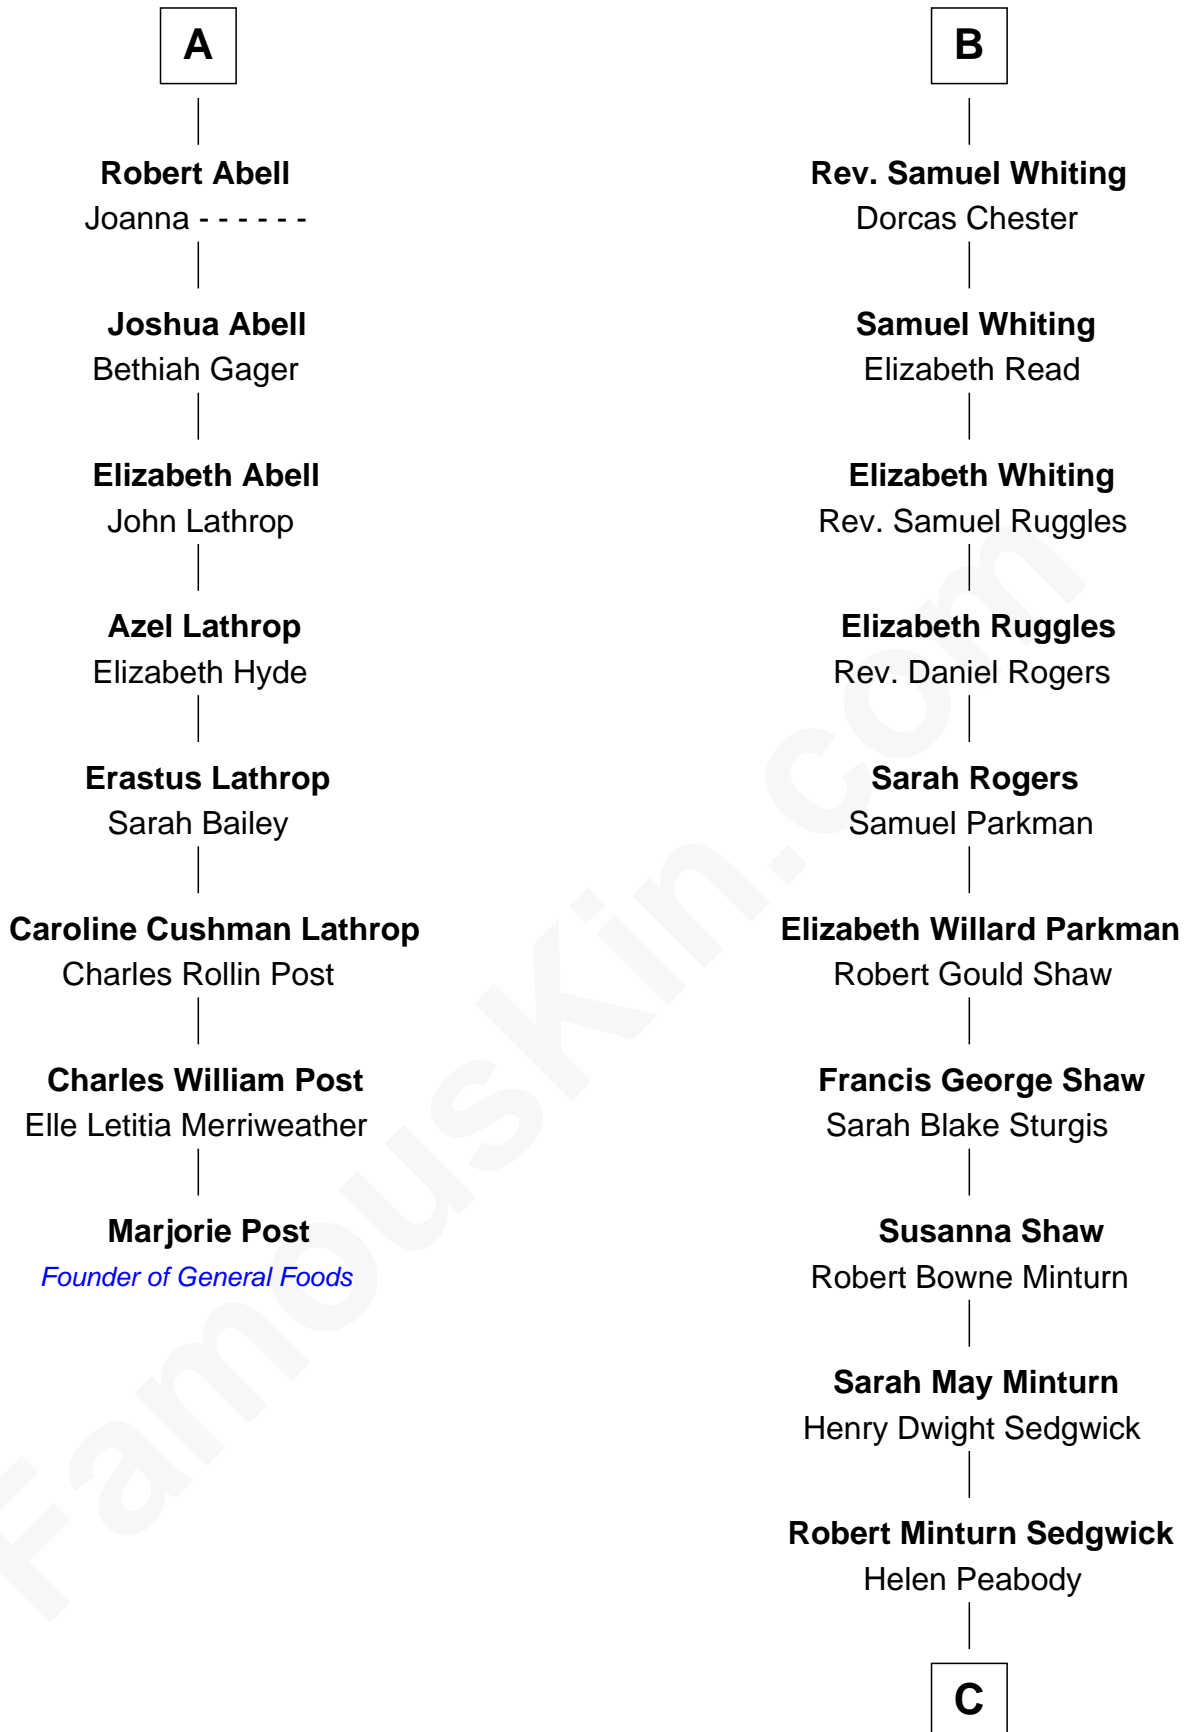

FamousKin.com Relationship Chart of

Marjorie Post

Founder of General Foods

14th cousin 4 times removed of

Kyra Sedgwick

TV and Movie Actress

Sir Robert Corbet

Margaret - - - - -

C

Henry Dwight Sedgwick

Patricia Ann Rosenwald

Kyra Sedgwick

TV and Movie Actress

FamousKin.com