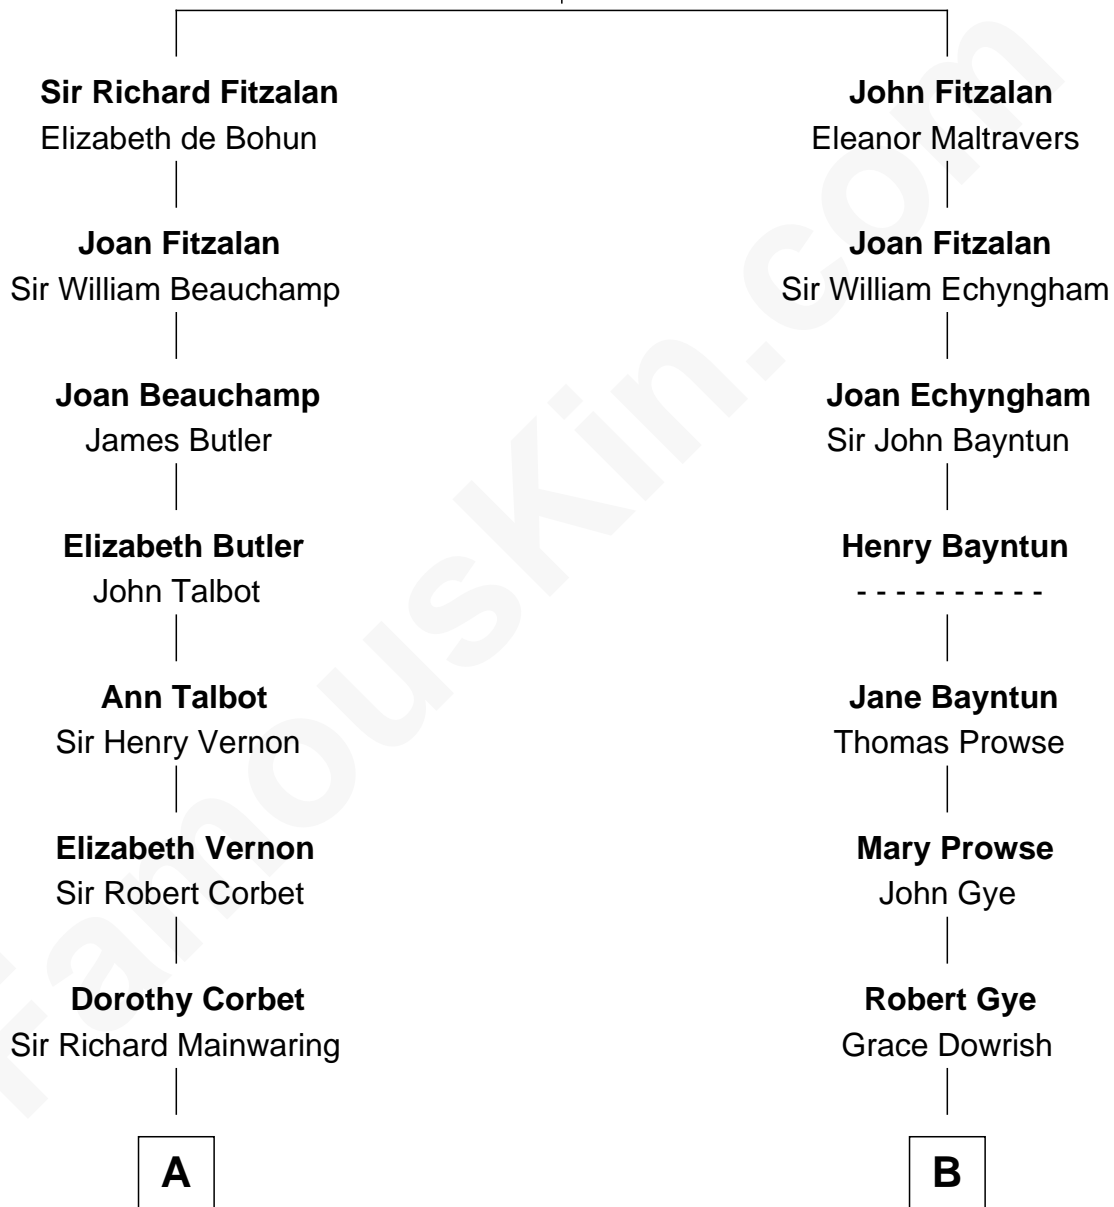

FamousKin.com Relationship Chart of

Marjorie Post

Founder of General Foods

17th cousin 1 time removed of

Kyra Sedgwick

TV and Movie Actress

Richard Fitzalan
Eleanor Plantagenet

C

Henry Dwight Sedgwick

Patricia Ann Rosenwald

Kyra Sedgwick

TV and Movie Actress

FamousKin.com