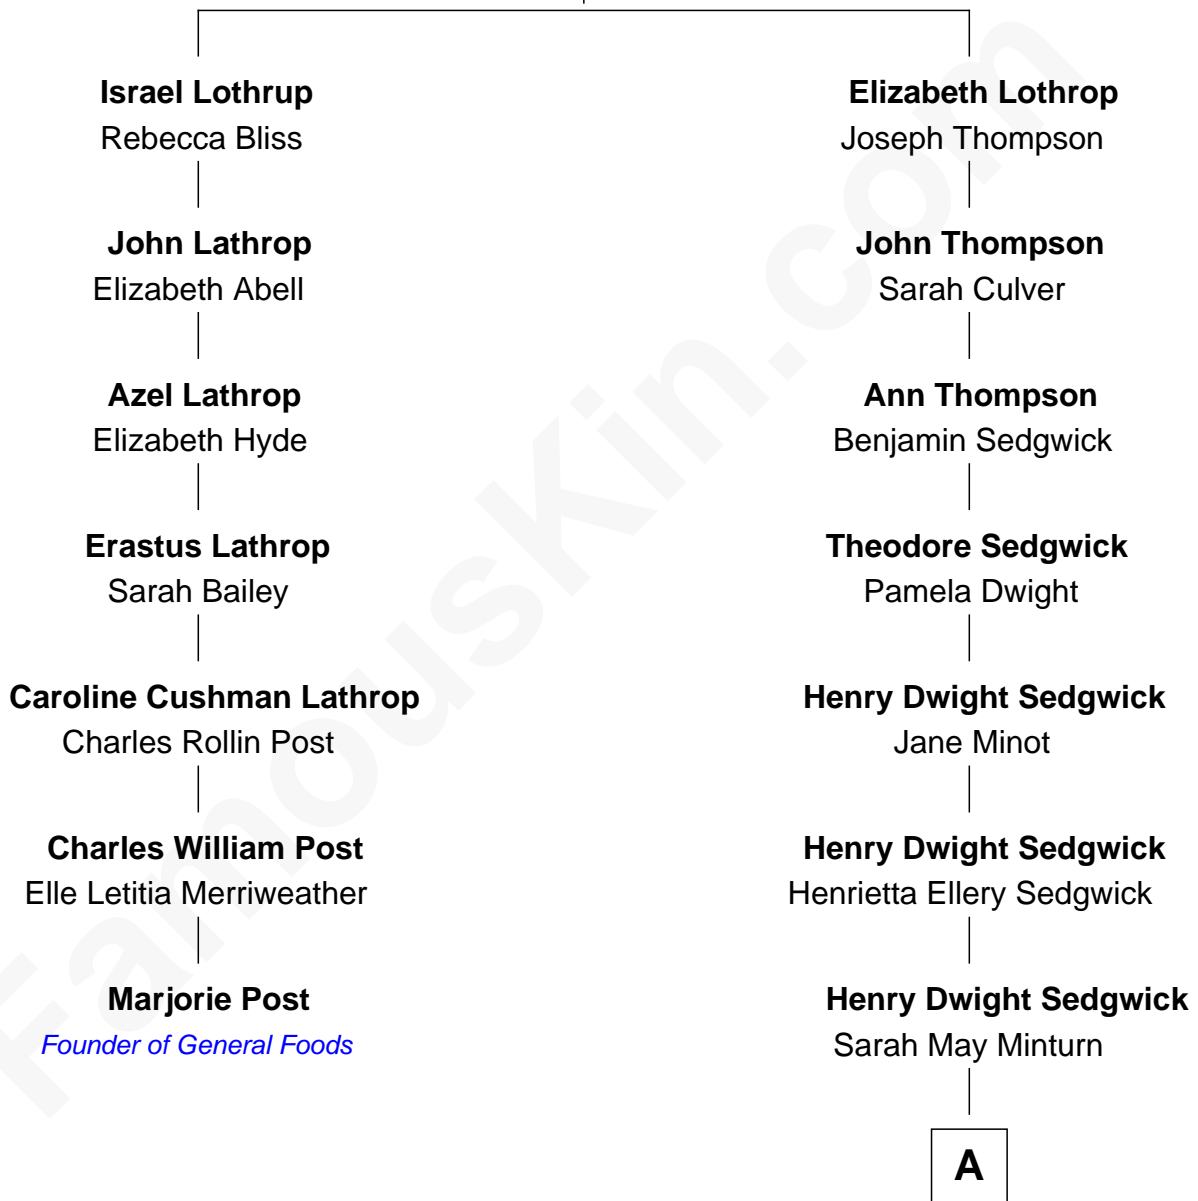

FamousKin.com Relationship Chart of

Marjorie Post

Founder of General Foods

6th cousin 3 times removed of

Kyra Sedgwick

TV and Movie Actress

Samuel Lothrop
Elizabeth Scudder

A