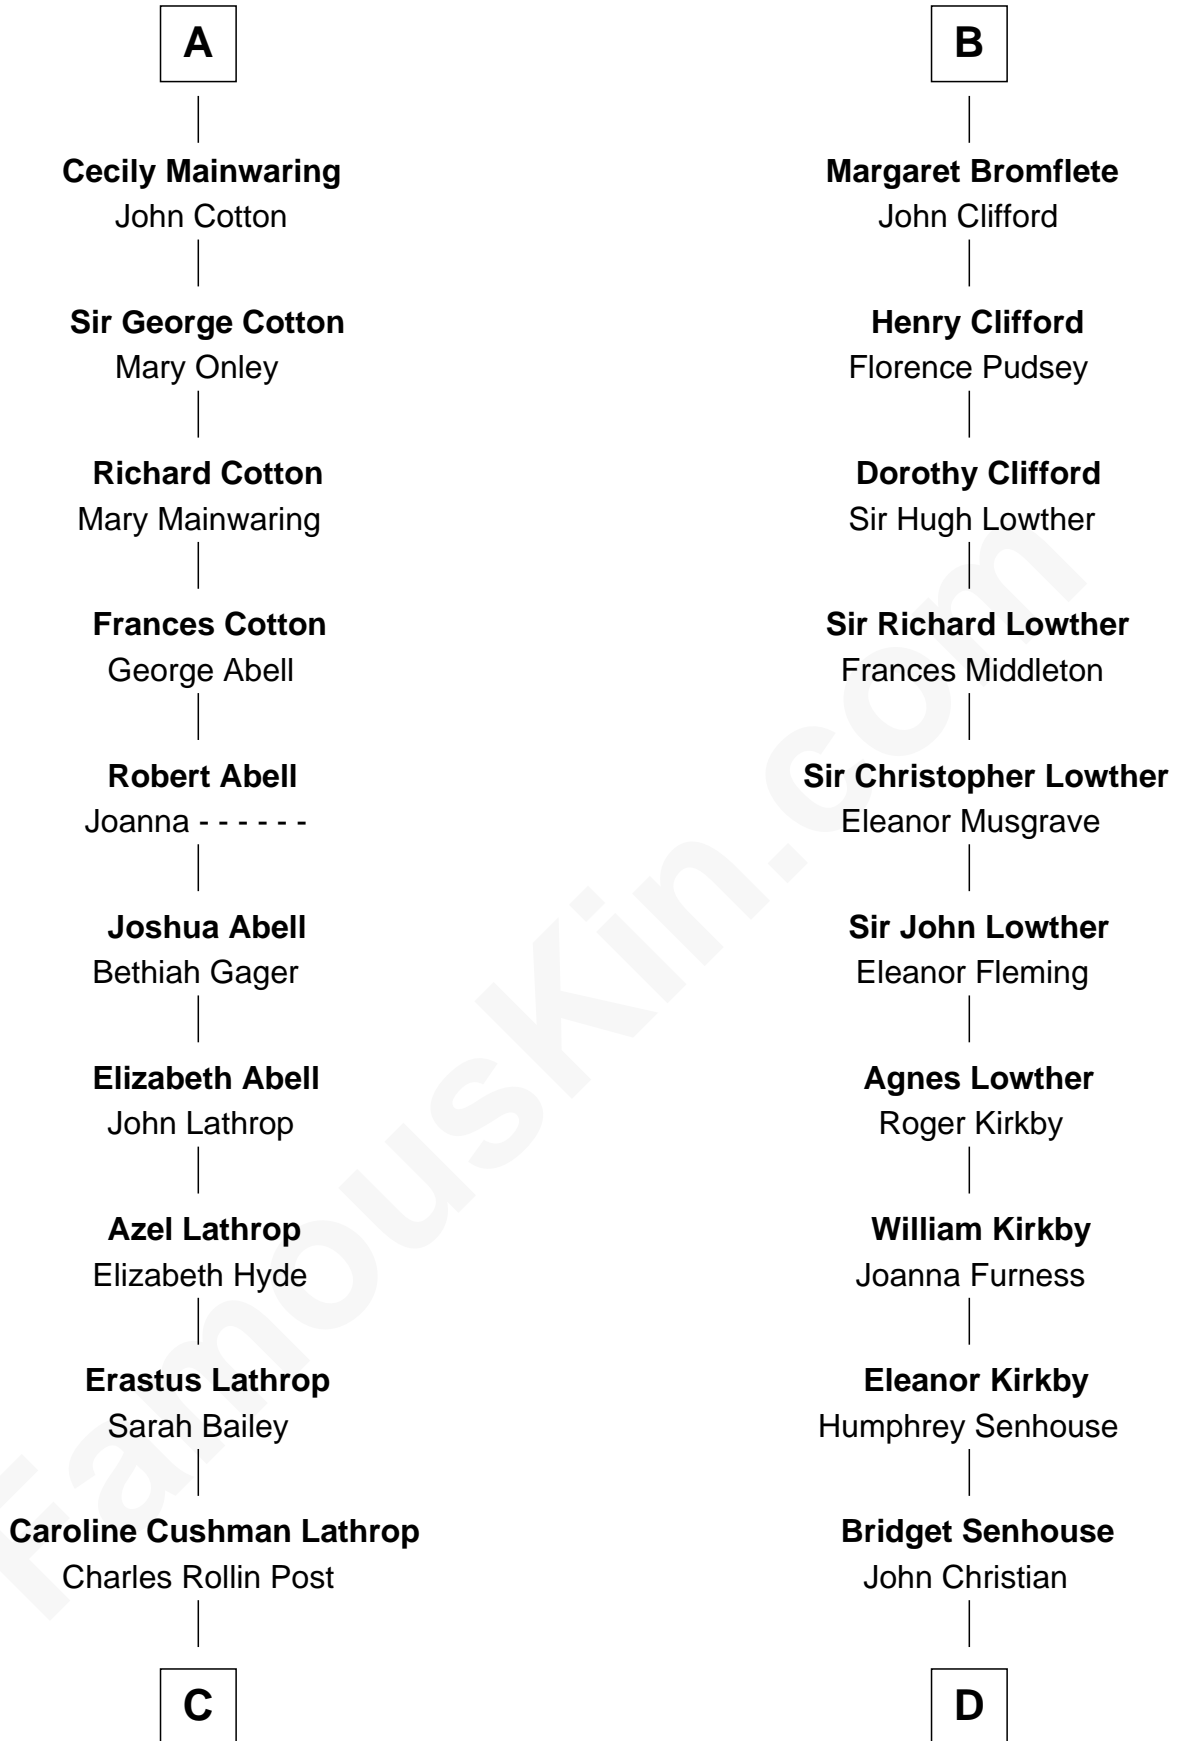

FamousKin.com Relationship Chart of

Marjorie Post

Founder of General Foods

18th cousin of

Fletcher Christian

Leader of the mutiny on the Bounty

Sir Richard FitzRoy

Rose de Dover

C

Charles William Post
Elle Letitia Merriweather

Marjorie Post
Founder of General Foods

D

Charles Christian
Anne Dixon

Fletcher Christian
Leader of the mutiny on the Bounty

FamousKin.com