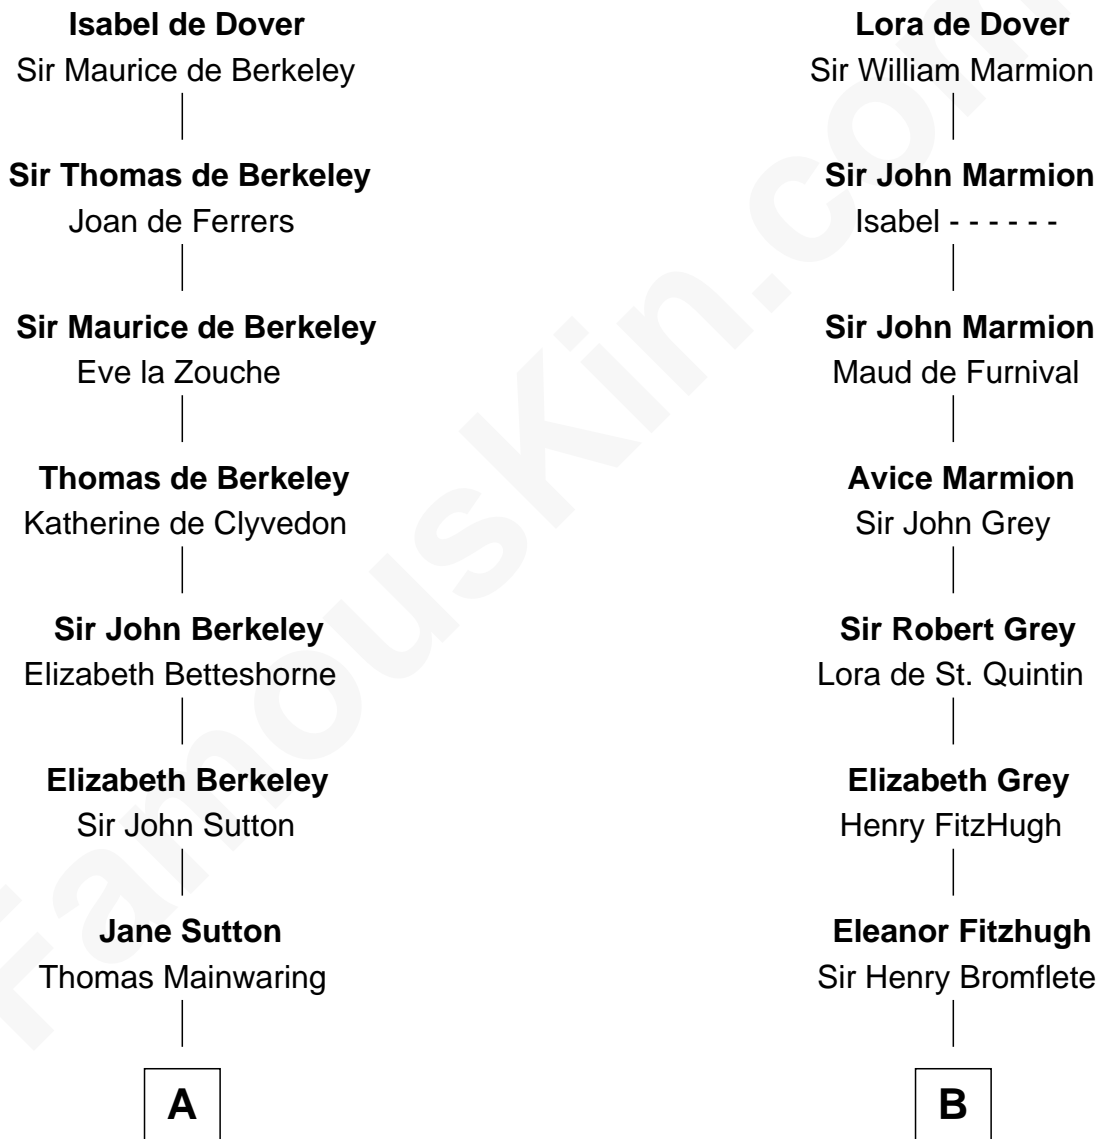

FamousKin.com Relationship Chart of

Marjorie Post

Founder of General Foods

18th cousin of

Fletcher Christian

Leader of the mutiny on the Bounty

Sir Richard FitzRoy

Rose de Dover

C

Charles William Post
Elle Letitia Merriweather

Marjorie Post
Founder of General Foods

D

Charles Christian
Anne Dixon

Fletcher Christian
Leader of the mutiny on the Bounty

FamousKin.com