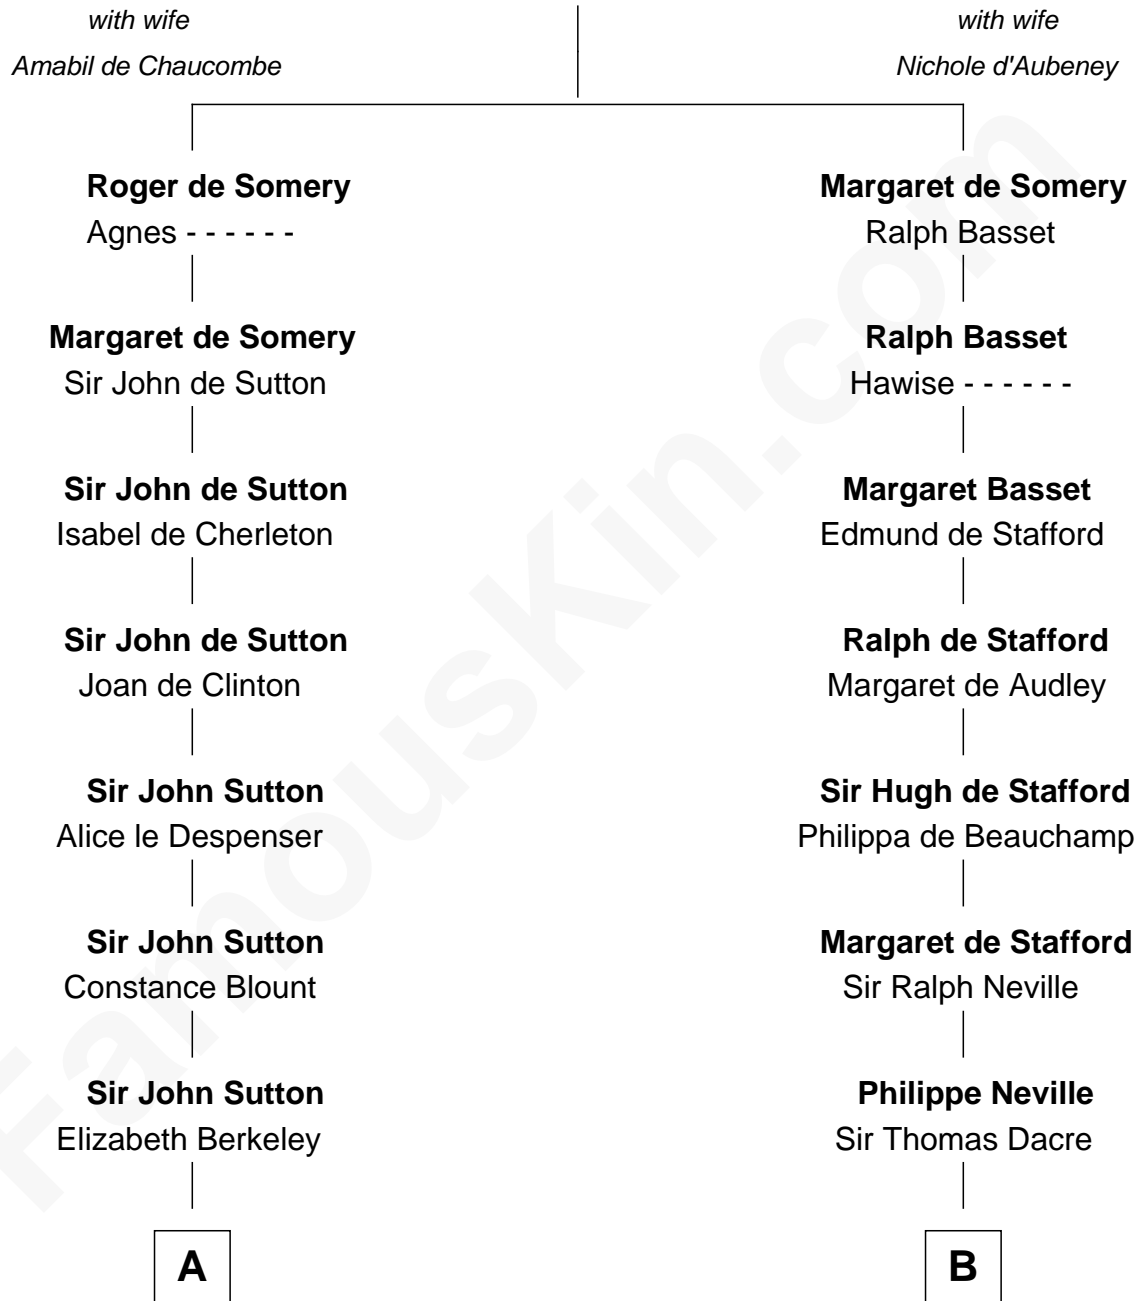

FamousKin.com Relationship Chart of

Marjorie Post

Founder of General Foods

19th cousin of

Fletcher Christian

Leader of the mutiny on the Bounty

Sir Roger de Somery

C

Caroline Cushman Lathrop

Charles Rollin Post

Charles William Post

Elle Letitia Merriweather

Marjorie Post

Founder of General Foods

D

Bridget Senhouse

John Christian

Charles Christian

Anne Dixon

Fletcher Christian

Leader of the mutiny on the Bounty

FamousKin.com