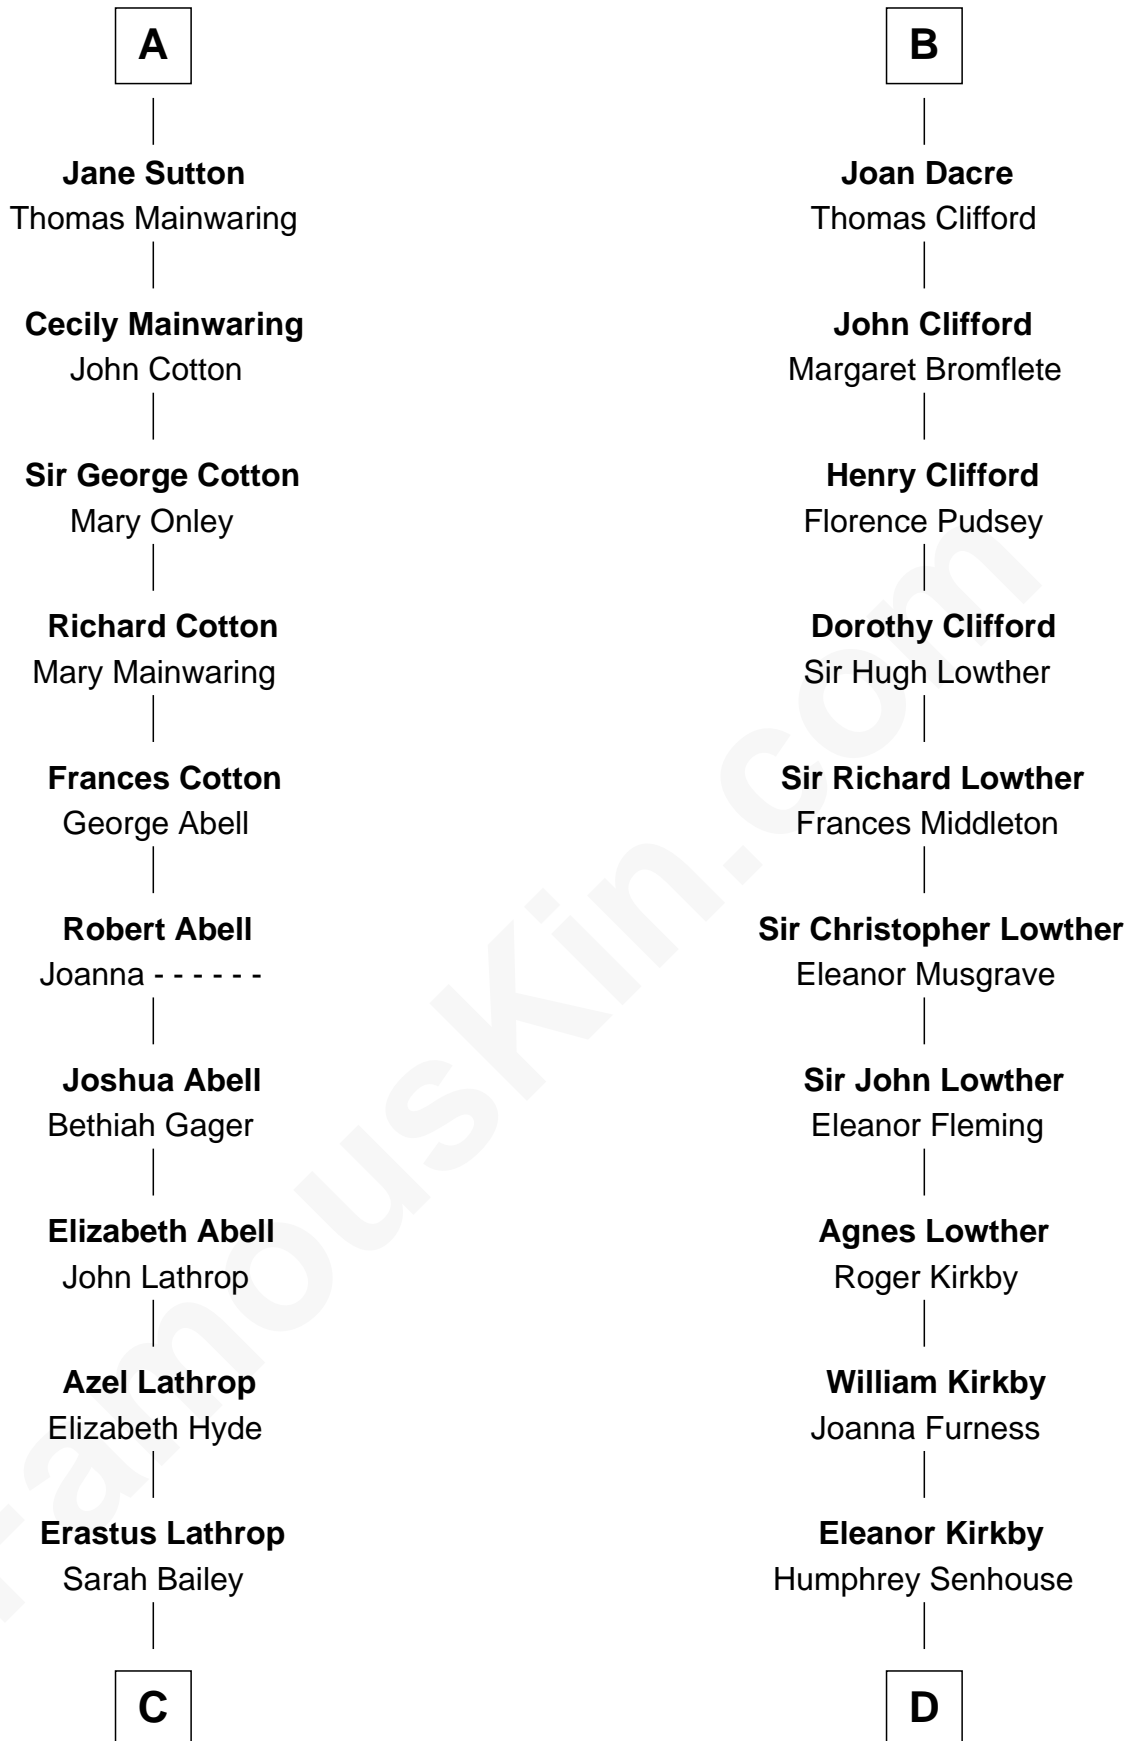

FamousKin.com Relationship Chart of

Marjorie Post

Founder of General Foods

19th cousin of

Fletcher Christian

Leader of the mutiny on the Bounty

Sir Roger de Somery

C

Caroline Cushman Lathrop

Charles Rollin Post

Charles William Post

Elle Letitia Merriweather

Marjorie Post

Founder of General Foods

D

Bridget Senhouse

John Christian

Charles Christian

Anne Dixon

Fletcher Christian

Leader of the mutiny on the Bounty

FamousKin.com