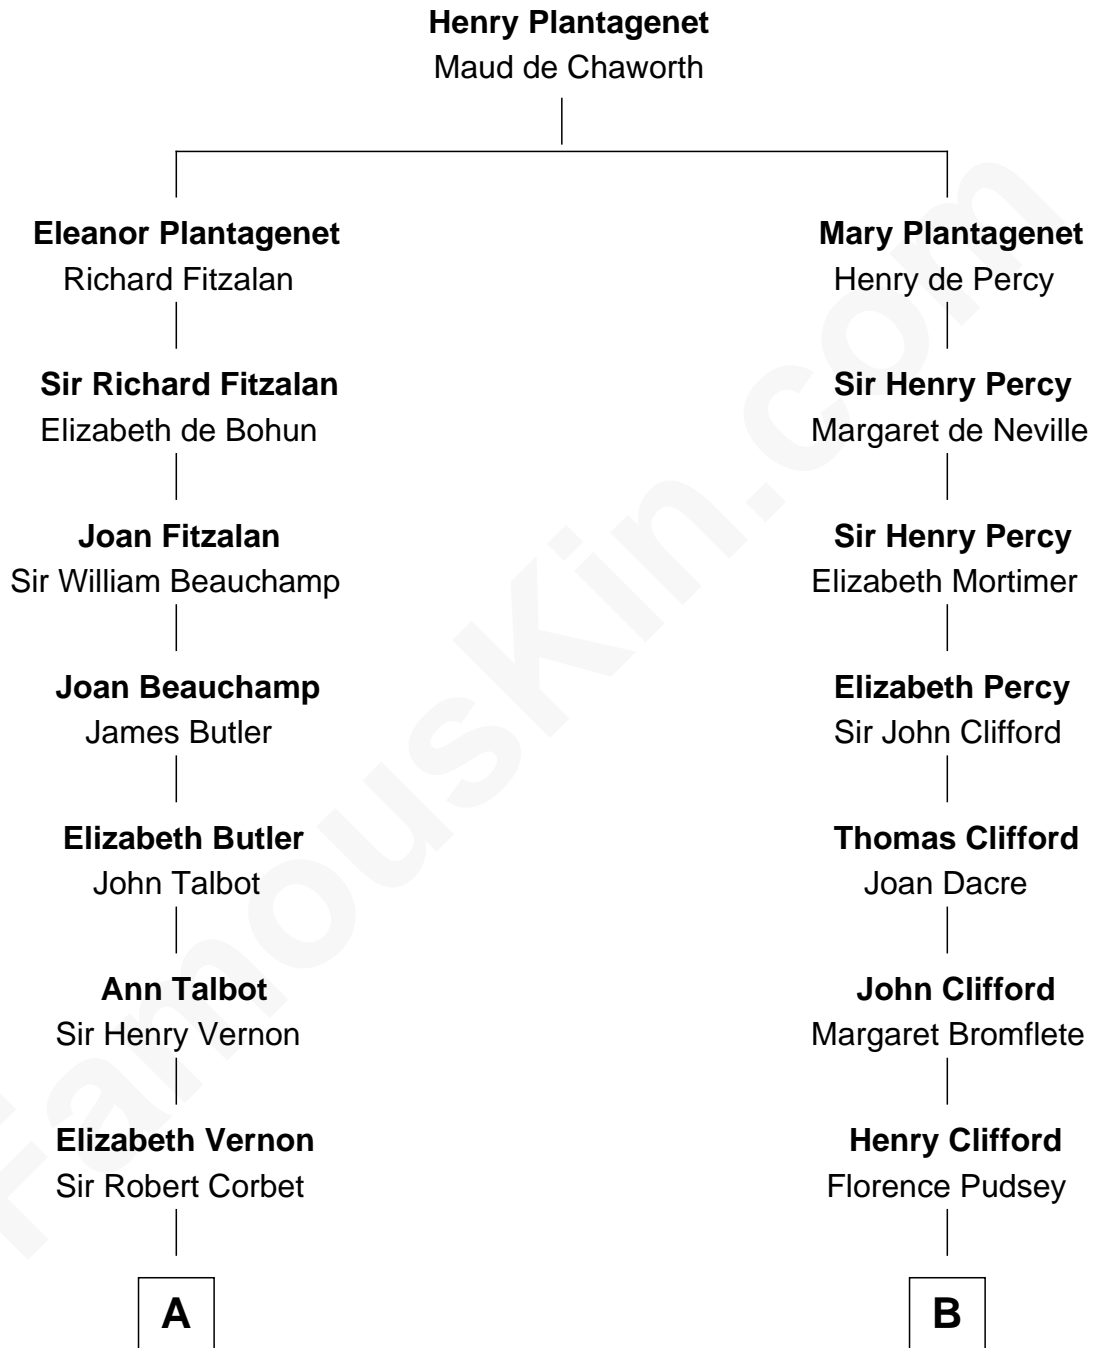

# FamousKin.com Relationship Chart of

**Marjorie Post**

*Founder of General Foods*

16th cousin 2 times removed of

**Fletcher Christian**

*Leader of the mutiny on the Bounty*

THE "BOUNTY" AT SEASIDE

**C**

**Charles William Post**  
Elle Letitia Merriweather

**Marjorie Post**  
*Founder of General Foods*

FamousKin.com