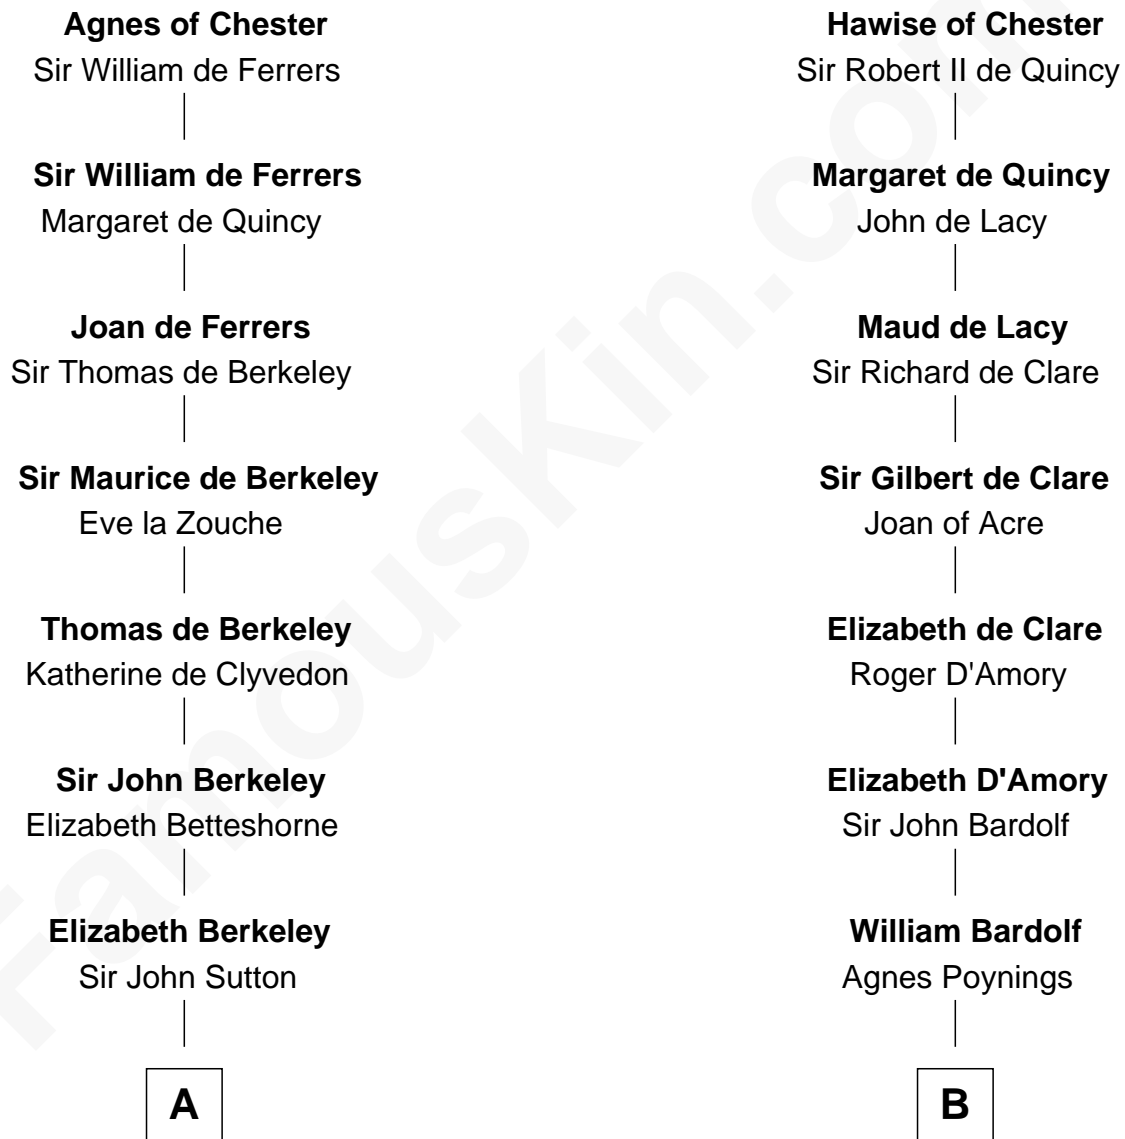

FamousKin.com Relationship Chart of

Marjorie Post

Founder of General Foods

19th cousin of

Fletcher Christian

Leader of the mutiny on the Bounty

Hugh de Kevelioc
Bertrade de Montfort

C

Caroline Cushman Lathrop

Charles Rollin Post

Charles William Post

Elle Letitia Merriweather

Marjorie Post

Founder of General Foods

D

Bridget Senhouse

John Christian

Charles Christian

Anne Dixon

Fletcher Christian

Leader of the mutiny on the Bounty