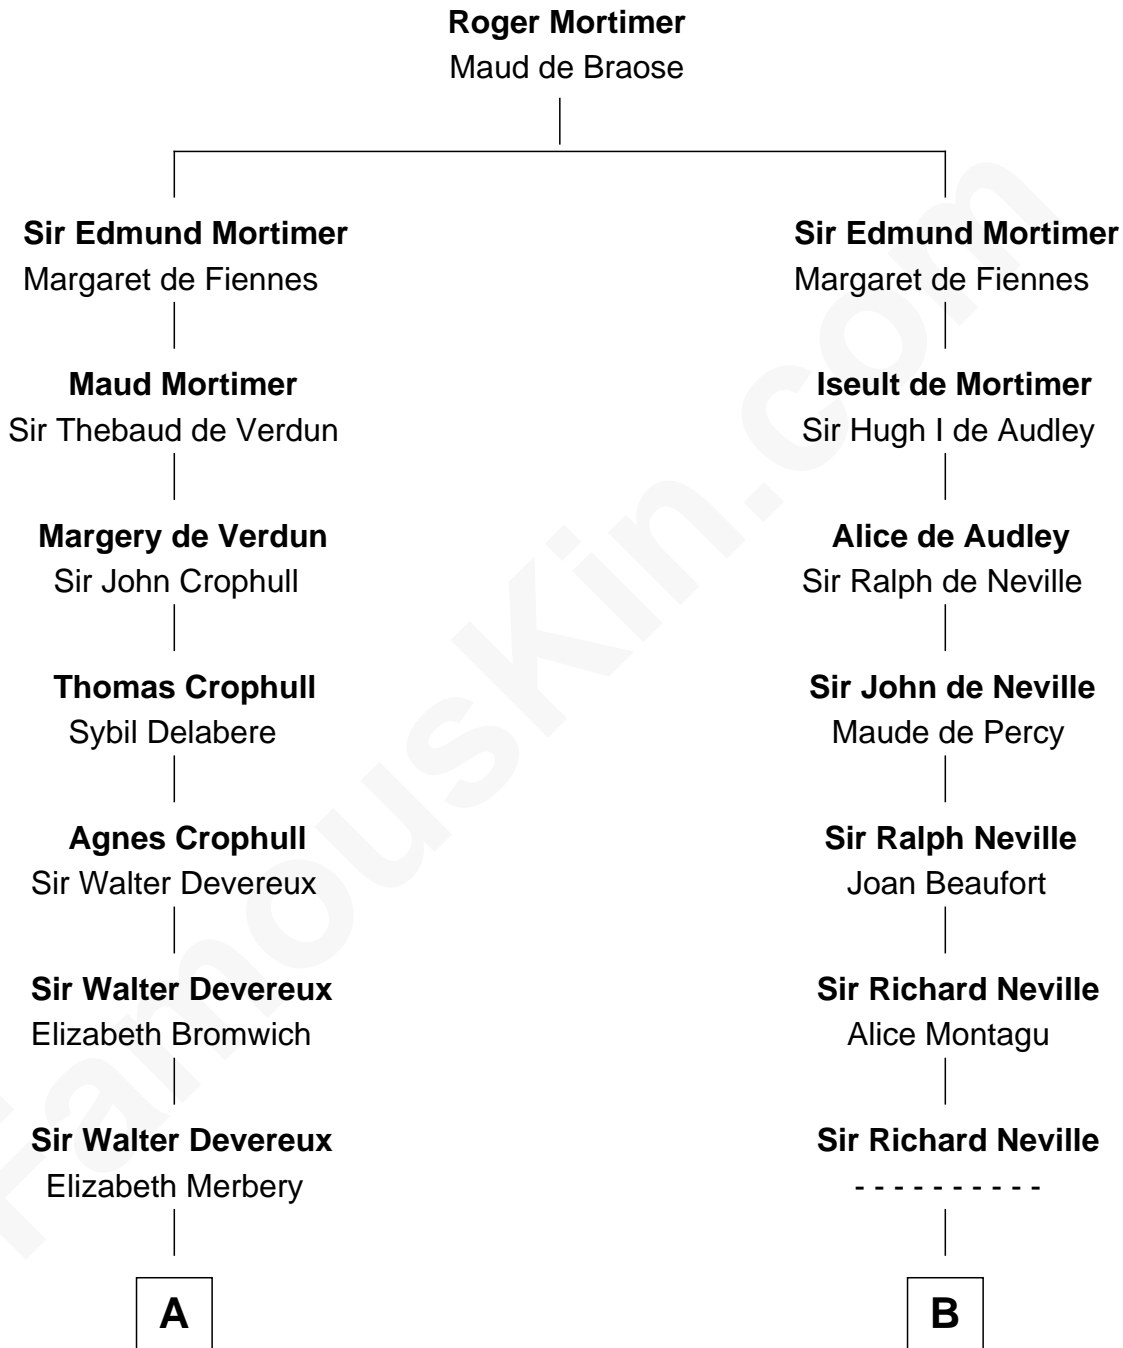

FamousKin.com Relationship Chart of

Marjorie Post

Founder of General Foods

17th cousin 4 times removed of

Fletcher Christian

Leader of the mutiny on the Bounty

C

Azel Lathrop
Elizabeth Hyde

Erastus Lathrop
Sarah Bailey

Caroline Cushman Lathrop
Charles Rollin Post

Charles William Post
Elle Letitia Merriweather

Marjorie Post
Founder of General Foods

FamousKin.com