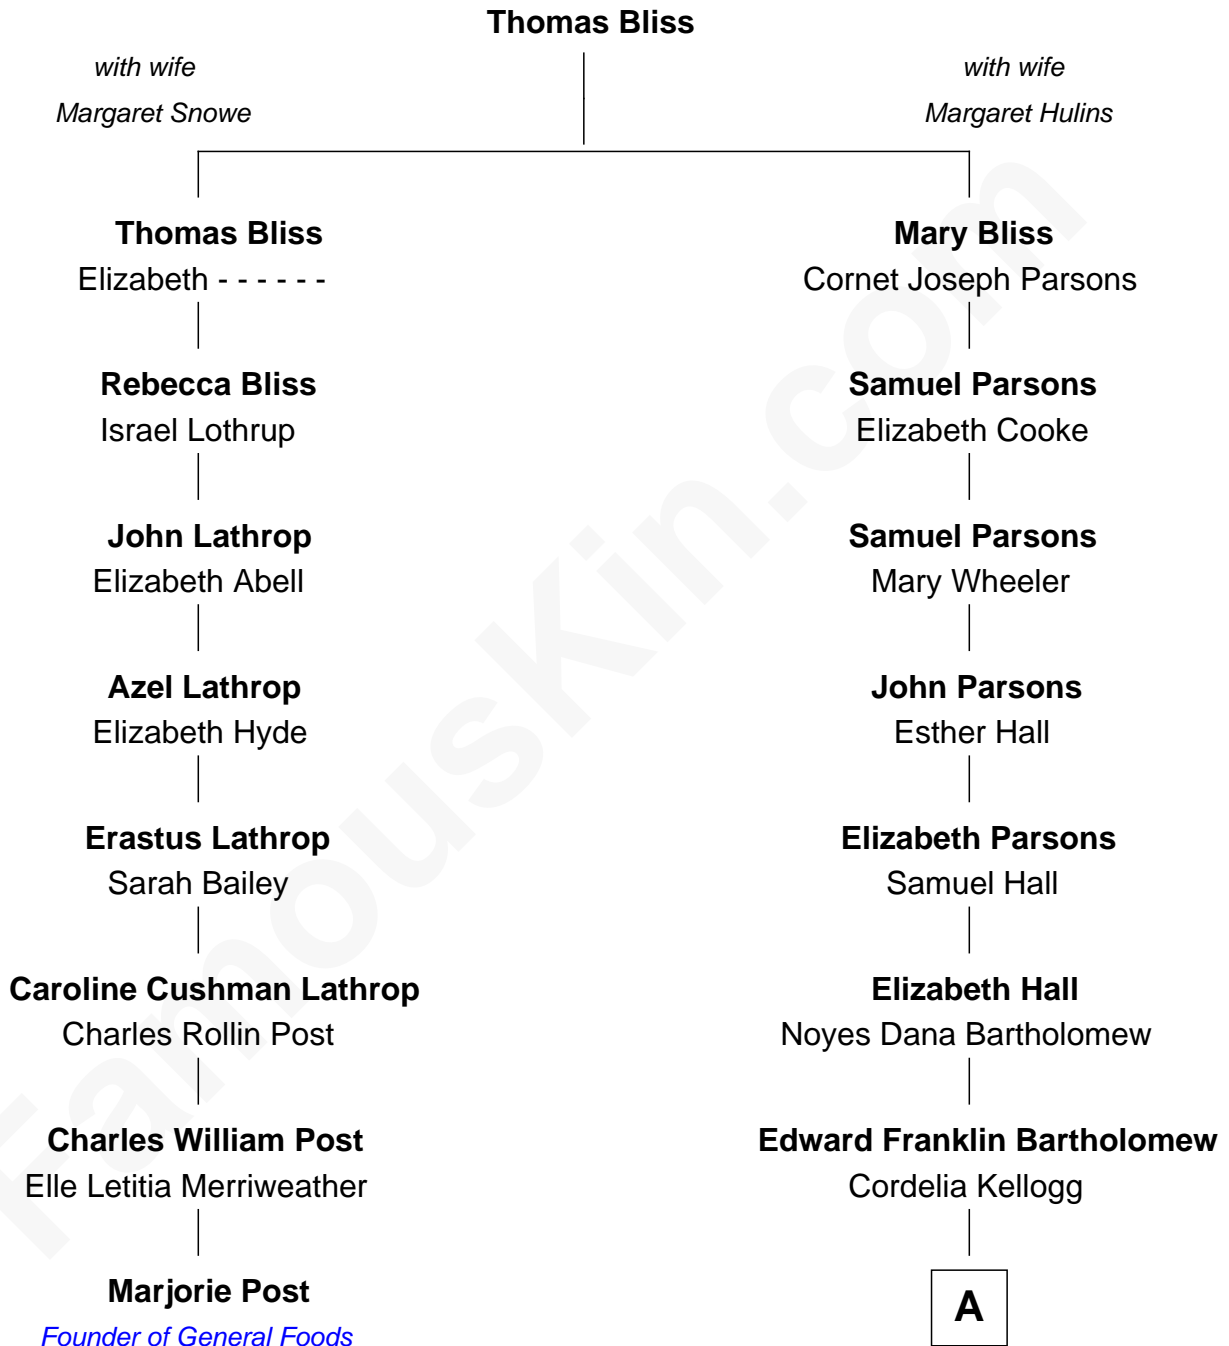

# FamousKin.com Relationship Chart of

**Marjorie Post**

*Founder of General Foods*

7th cousin 3 times removed of

**Clint Eastwood**

*TV & Film Actor and Director*

**A**

—  
**Sophia Aurelia Bartholomew**

Charles Claude Runner

—  
**Waldo Errol Runner**

Virginia May McClanahan

—  
**Margaret Ruth Runner**

Clinton Eastwood

—  
**Clint Eastwood**

*TV & Film Actor and Director*

FamousKin.com