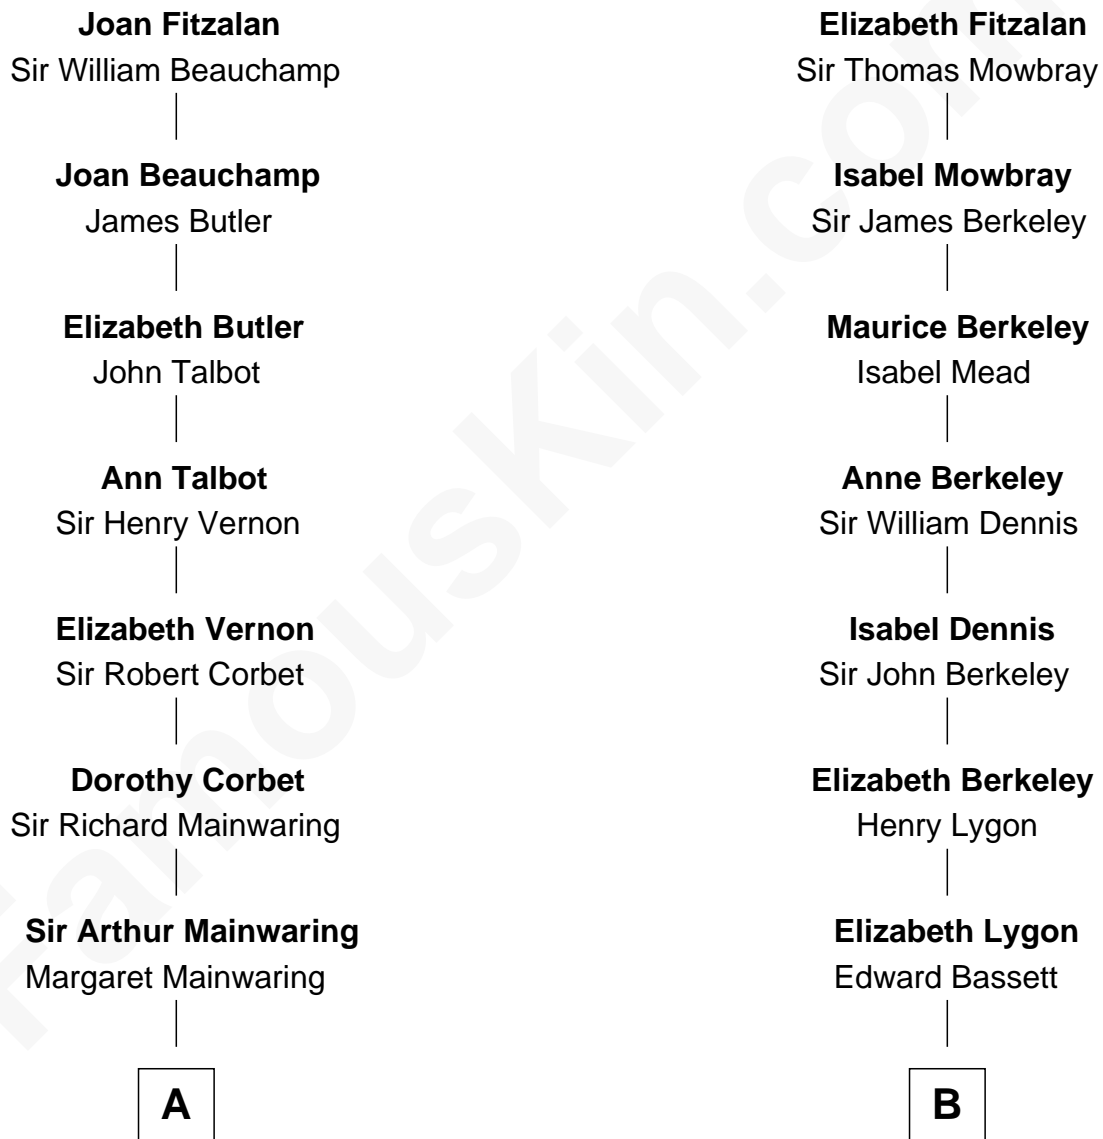

FamousKin.com Relationship Chart of

Marjorie Post

Founder of General Foods

16th cousin 4 times removed of

Michael Lookinland

TV Actor

Sir Richard Fitzalan

Elizabeth de Bohun