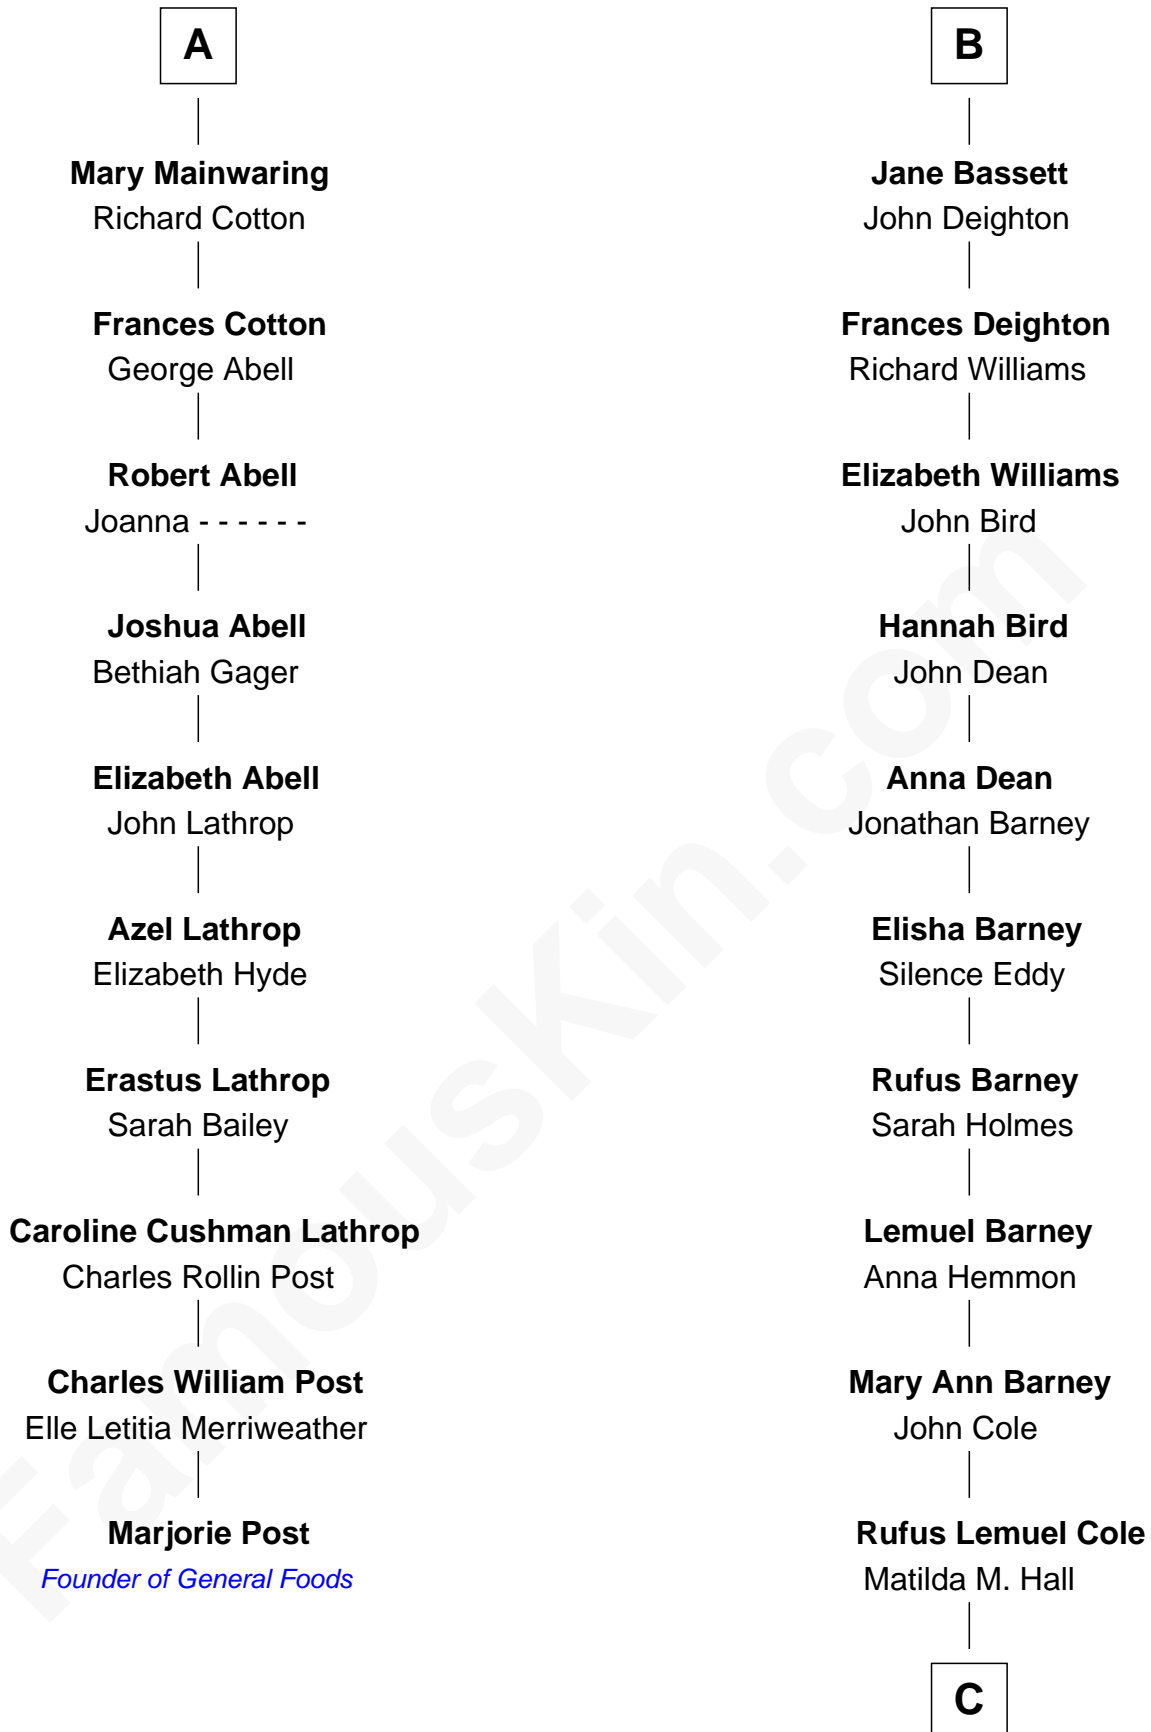

FamousKin.com Relationship Chart of

Marjorie Post

Founder of General Foods

16th cousin 4 times removed of

Michael Lookinland

TV Actor

Sir Richard Fitzalan

Elizabeth de Bohun

C

Nellie M. Cole

John Andrew Lookinland

Orrin Paul Lookinland

Madeline Tait

Paul Russell Lookinland

Karen Ruth McKinney

Michael Lookinland