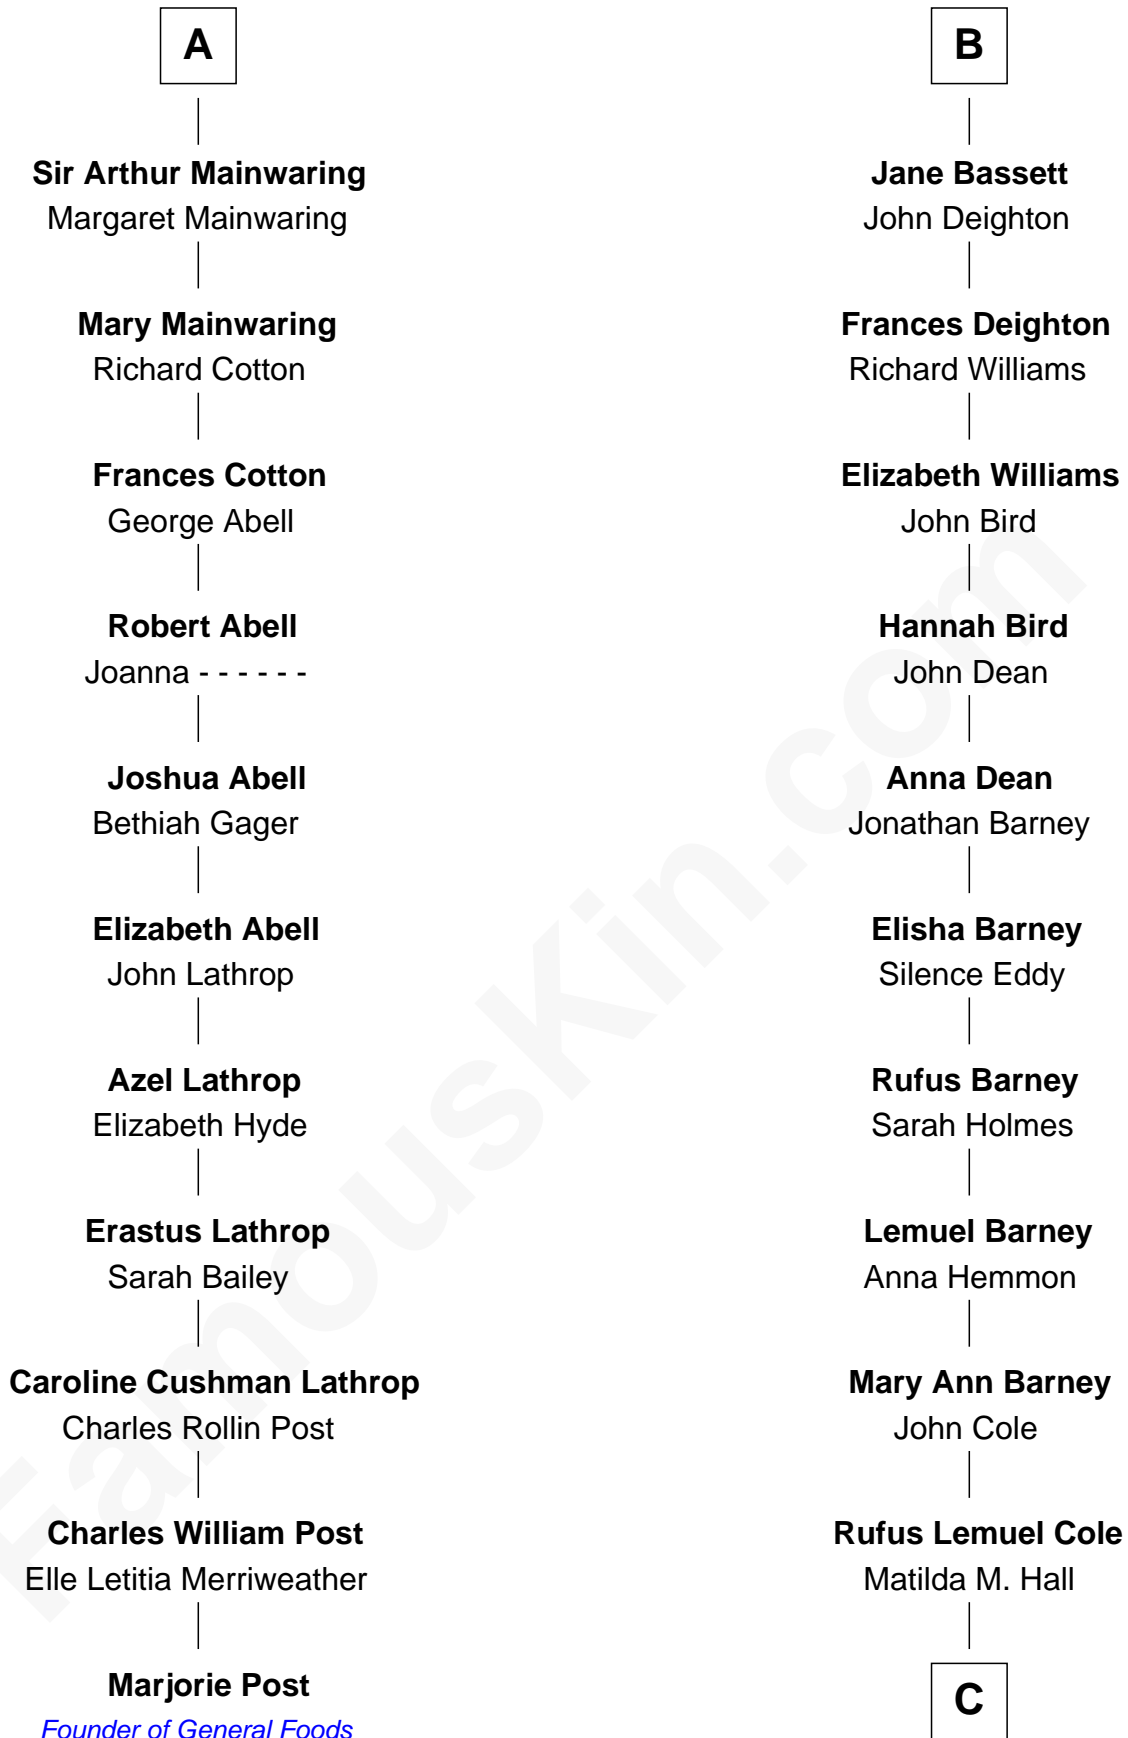

FamousKin.com Relationship Chart of

Marjorie Post

Founder of General Foods

17th cousin 3 times removed of

Michael Lookinland

TV Actor

John de Mowbray
Elizabeth de Segrave

C