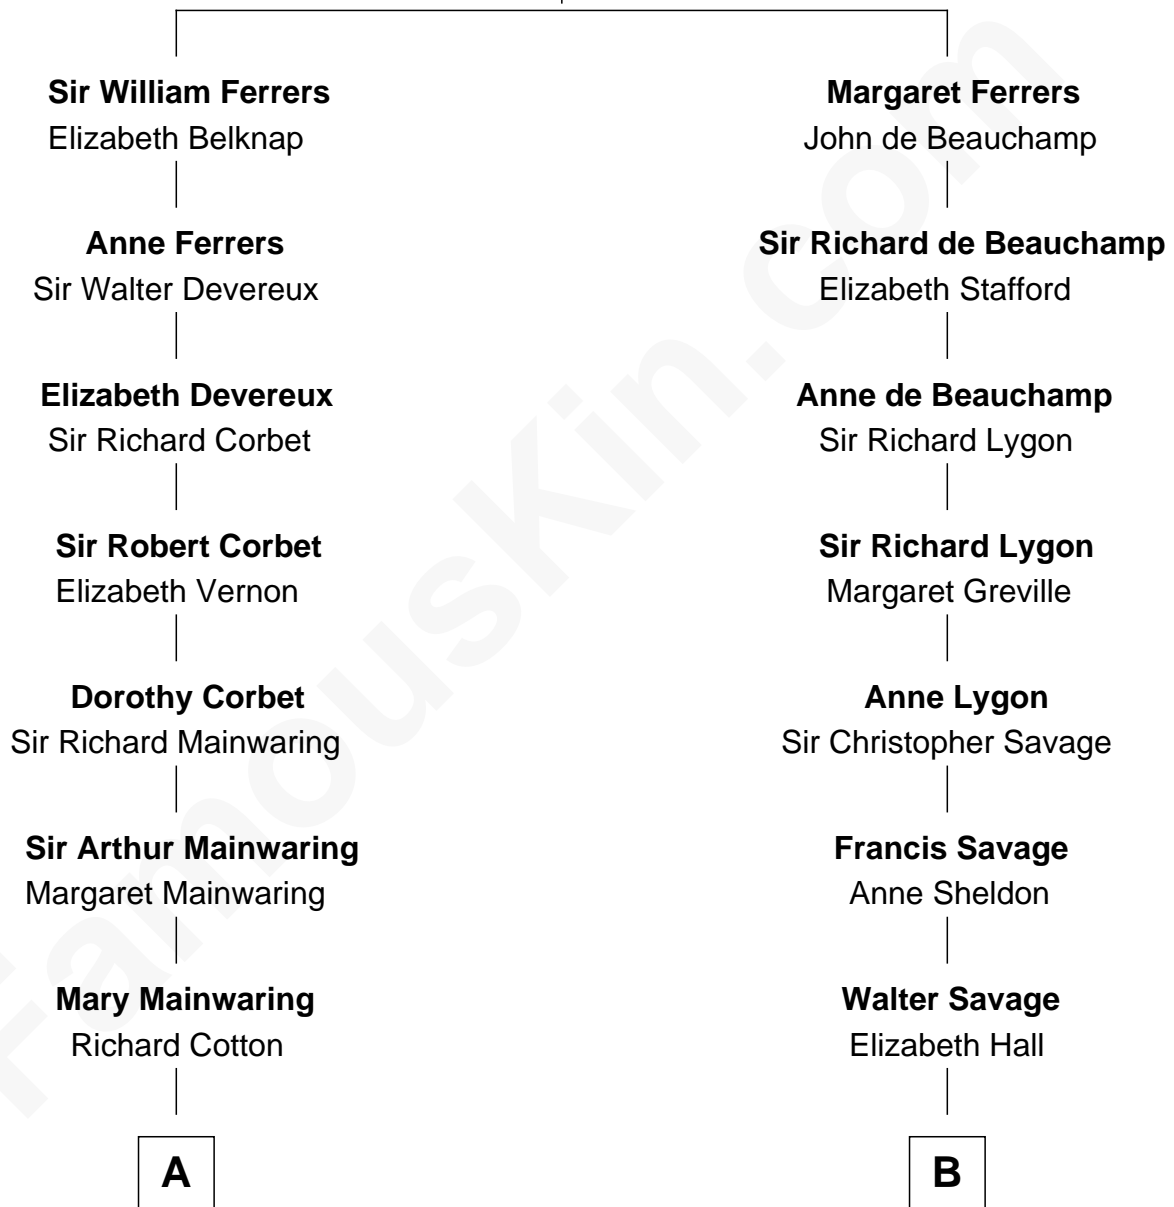

FamousKin.com Relationship Chart of

Marjorie Post

Founder of General Foods

15th cousin 4 times removed of

Parker Stevenson

TV and Movie Actor

Sir Edmund Ferrers

Ellen Roche

C

Philip Price

Sarah Meade Harrison

Sarah Meade Price

Richard Stevenson Parker

Parker Stevenson

TV and Movie Actor

FamousKin.com