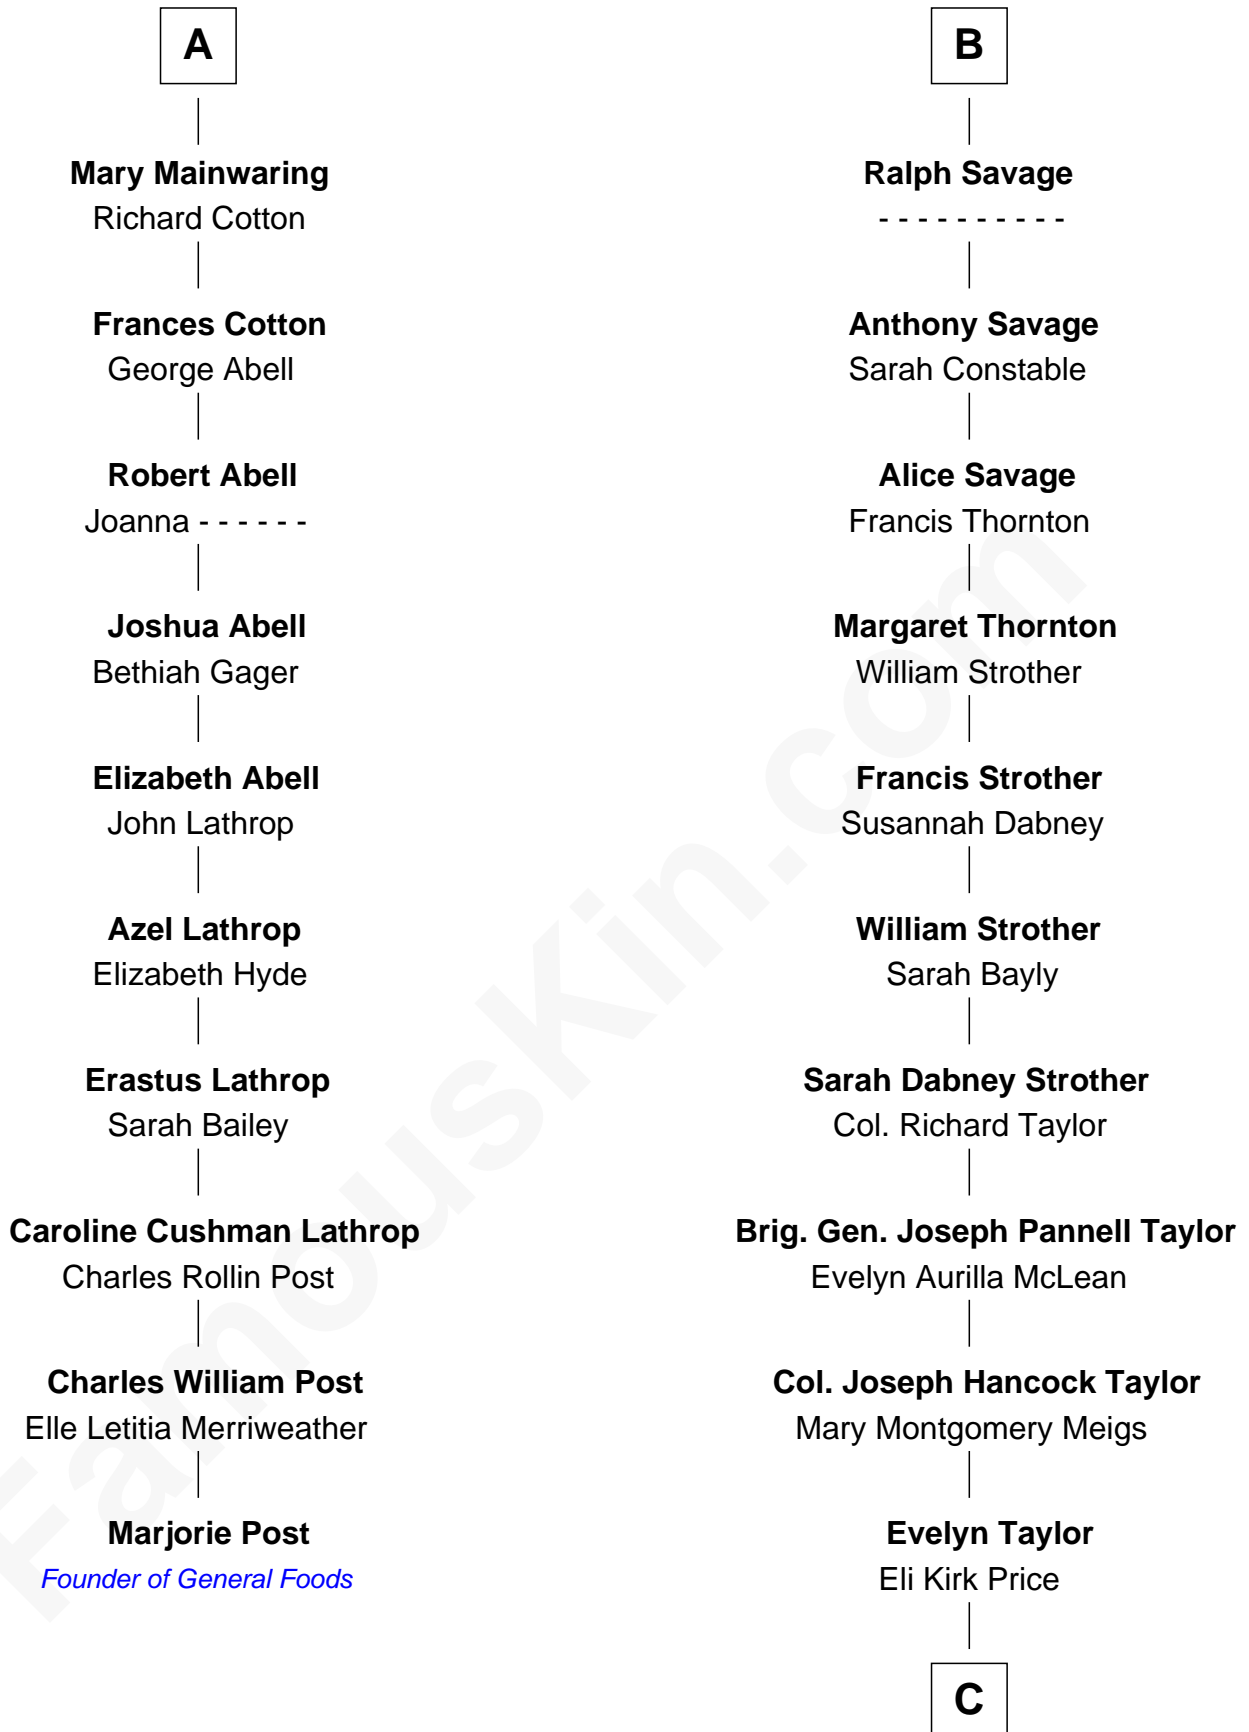

FamousKin.com Relationship Chart of

Marjorie Post

Founder of General Foods

16th cousin 3 times removed of

Parker Stevenson

TV and Movie Actor

Sir Richard Fitzalan

Elizabeth de Bohun

C

Philip Price

Sarah Meade Harrison

Sarah Meade Price

Richard Stevenson Parker

Parker Stevenson

TV and Movie Actor

FamousKin.com