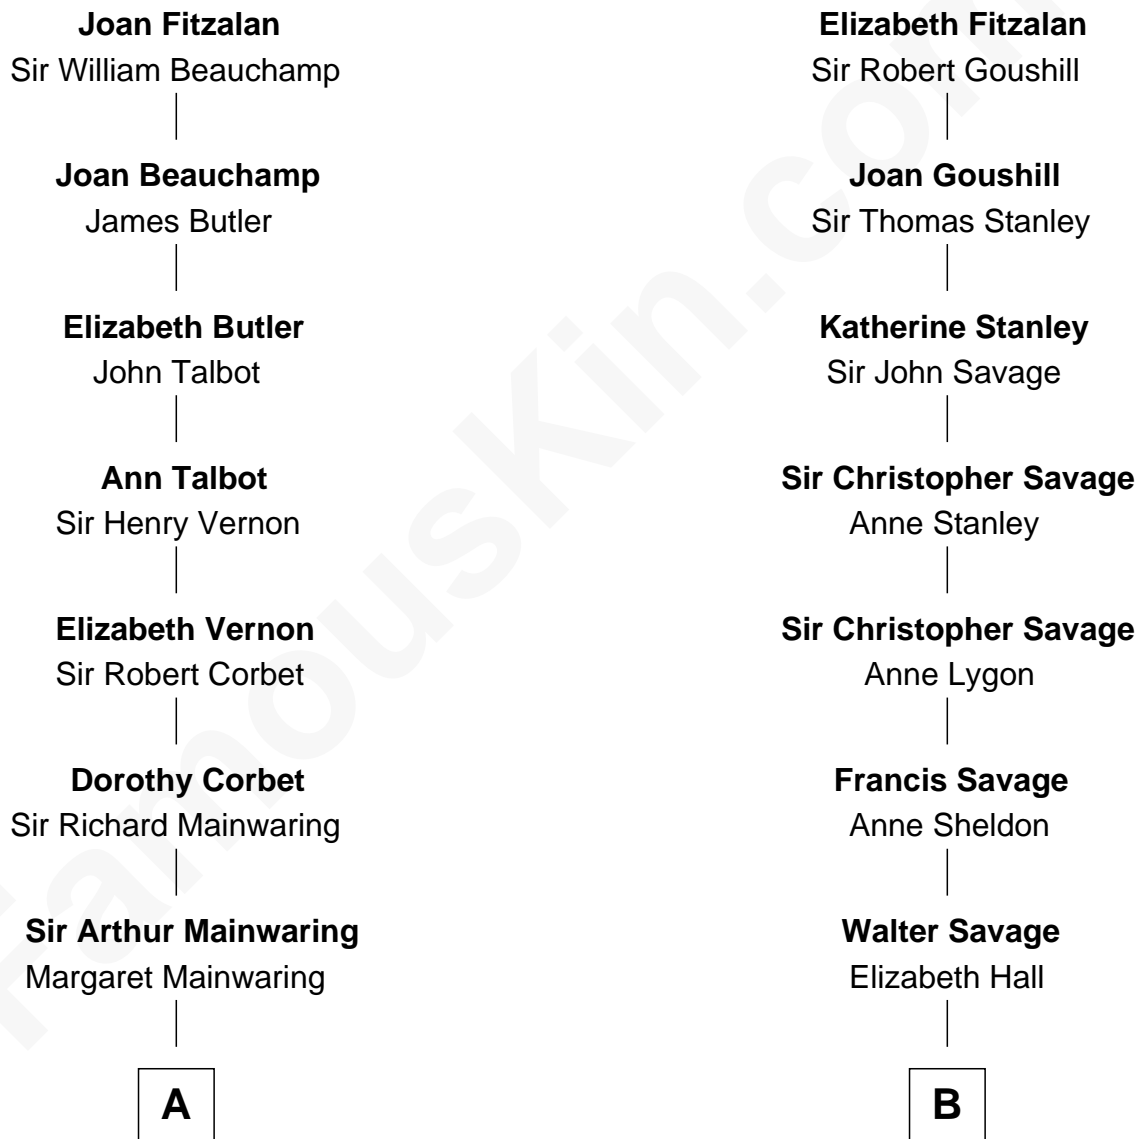

FamousKin.com Relationship Chart of

Marjorie Post

Founder of General Foods

16th cousin 3 times removed of

Parker Stevenson

TV and Movie Actor

Sir Richard Fitzalan

Elizabeth de Bohun

C

Philip Price

Sarah Meade Harrison

Sarah Meade Price

Richard Stevenson Parker

Parker Stevenson

TV and Movie Actor

FamousKin.com