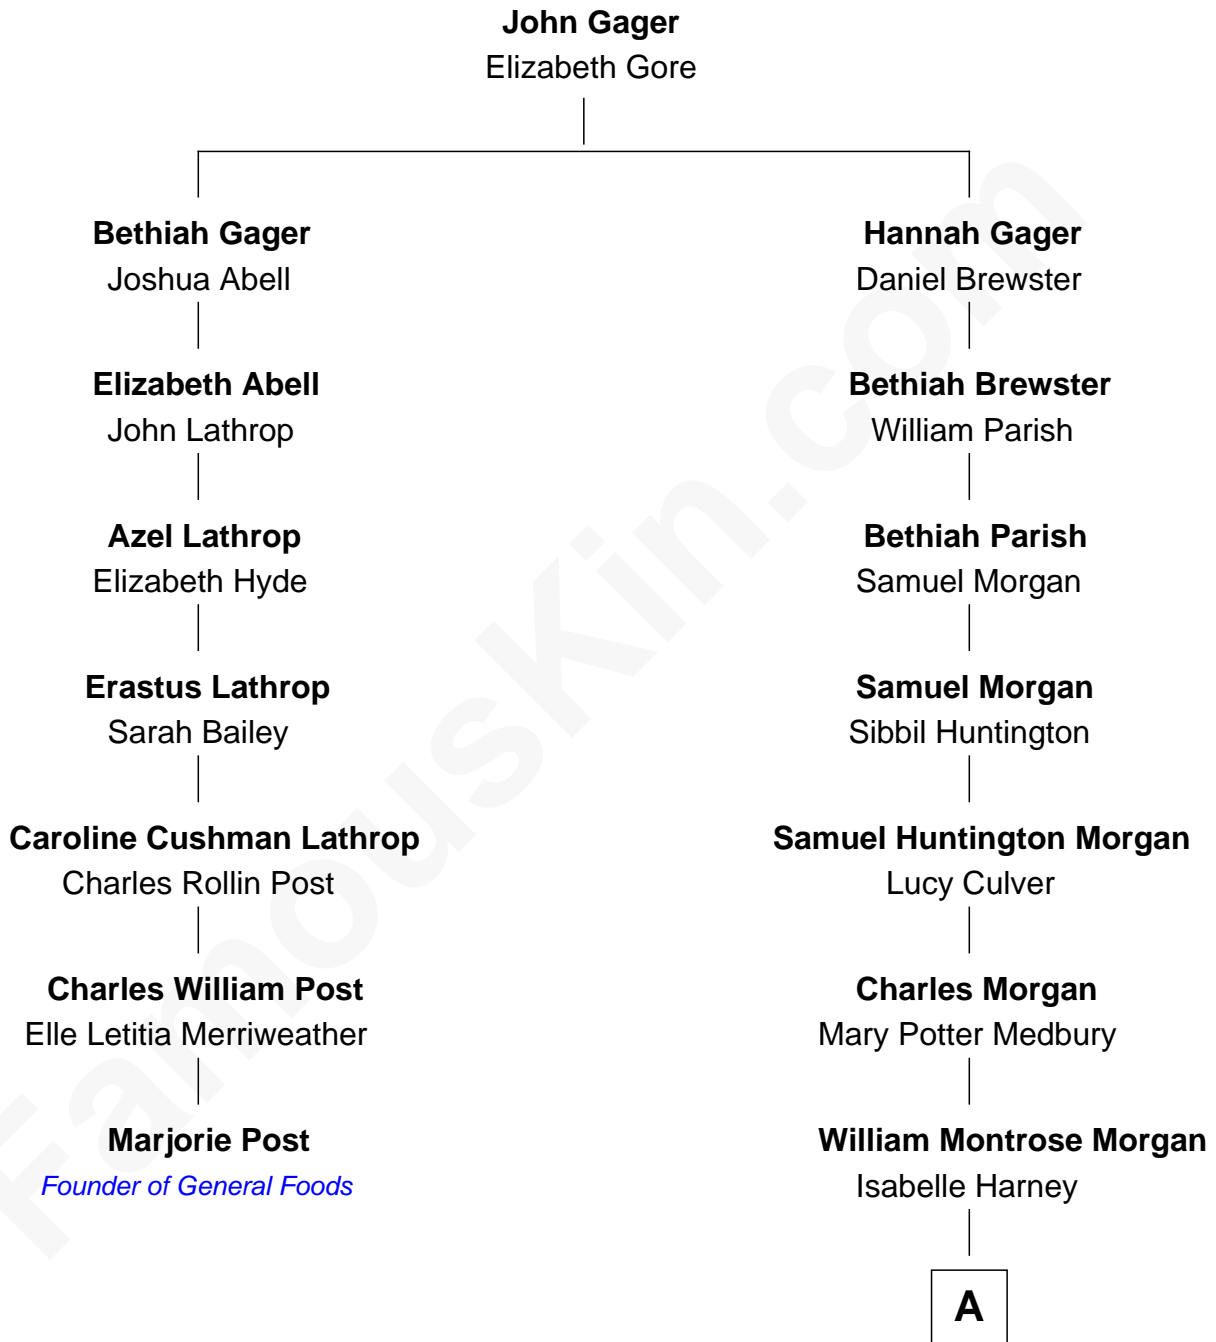

# FamousKin.com Relationship Chart of

**Marjorie Post**

*Founder of General Foods*

6th cousin 2 times removed of

**Ann Morgan Guilbert**

*TV and Movie Actress*

A

—  
**Cornelia E. Morgan**  
Dr. Gerald Didra Guilbert

—  
**Ann Morgan Guilbert**  
*TV and Movie Actress*

FamousKin.com