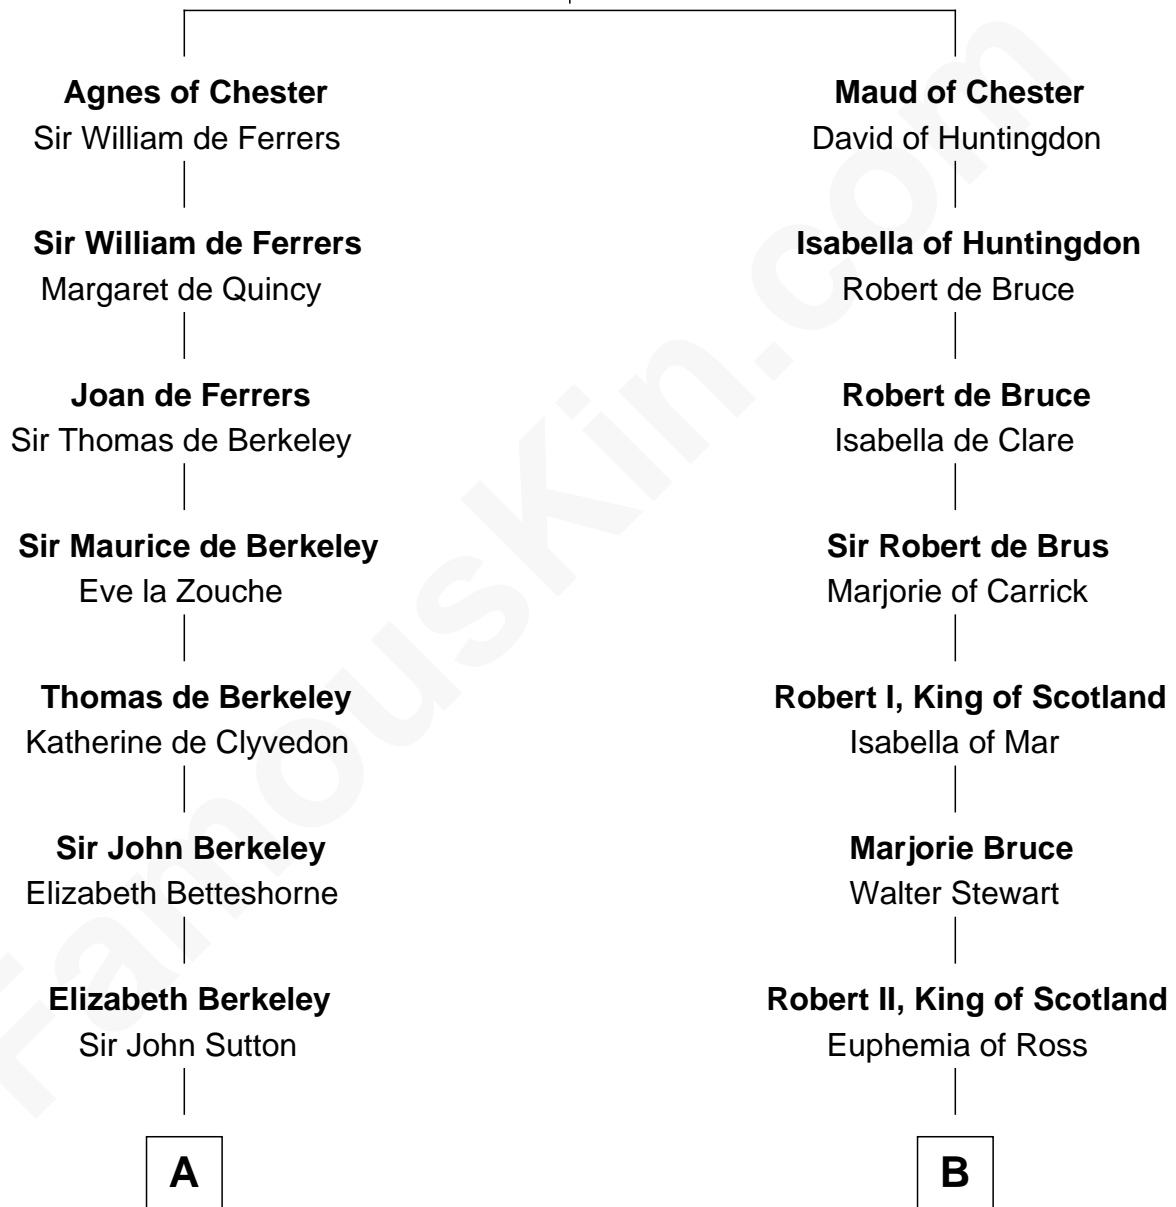

FamousKin.com

Relationship Chart of

Marjorie Post

Founder of General Foods

19th cousin 1 time removed of

General Hugh Mercer

American Revolution

Hugh de Kevelioc
Bertrade de Montfort

C

Caroline Cushman Lathrop

Charles Rollin Post

Charles William Post

Elle Letitia Merriweather

Marjorie Post

Founder of General Foods

D

Lilias Row

John Mercer

Thomas Mercer

Isabel Smith

William Mercer

Anne Munro

General Hugh Mercer

American Revolution