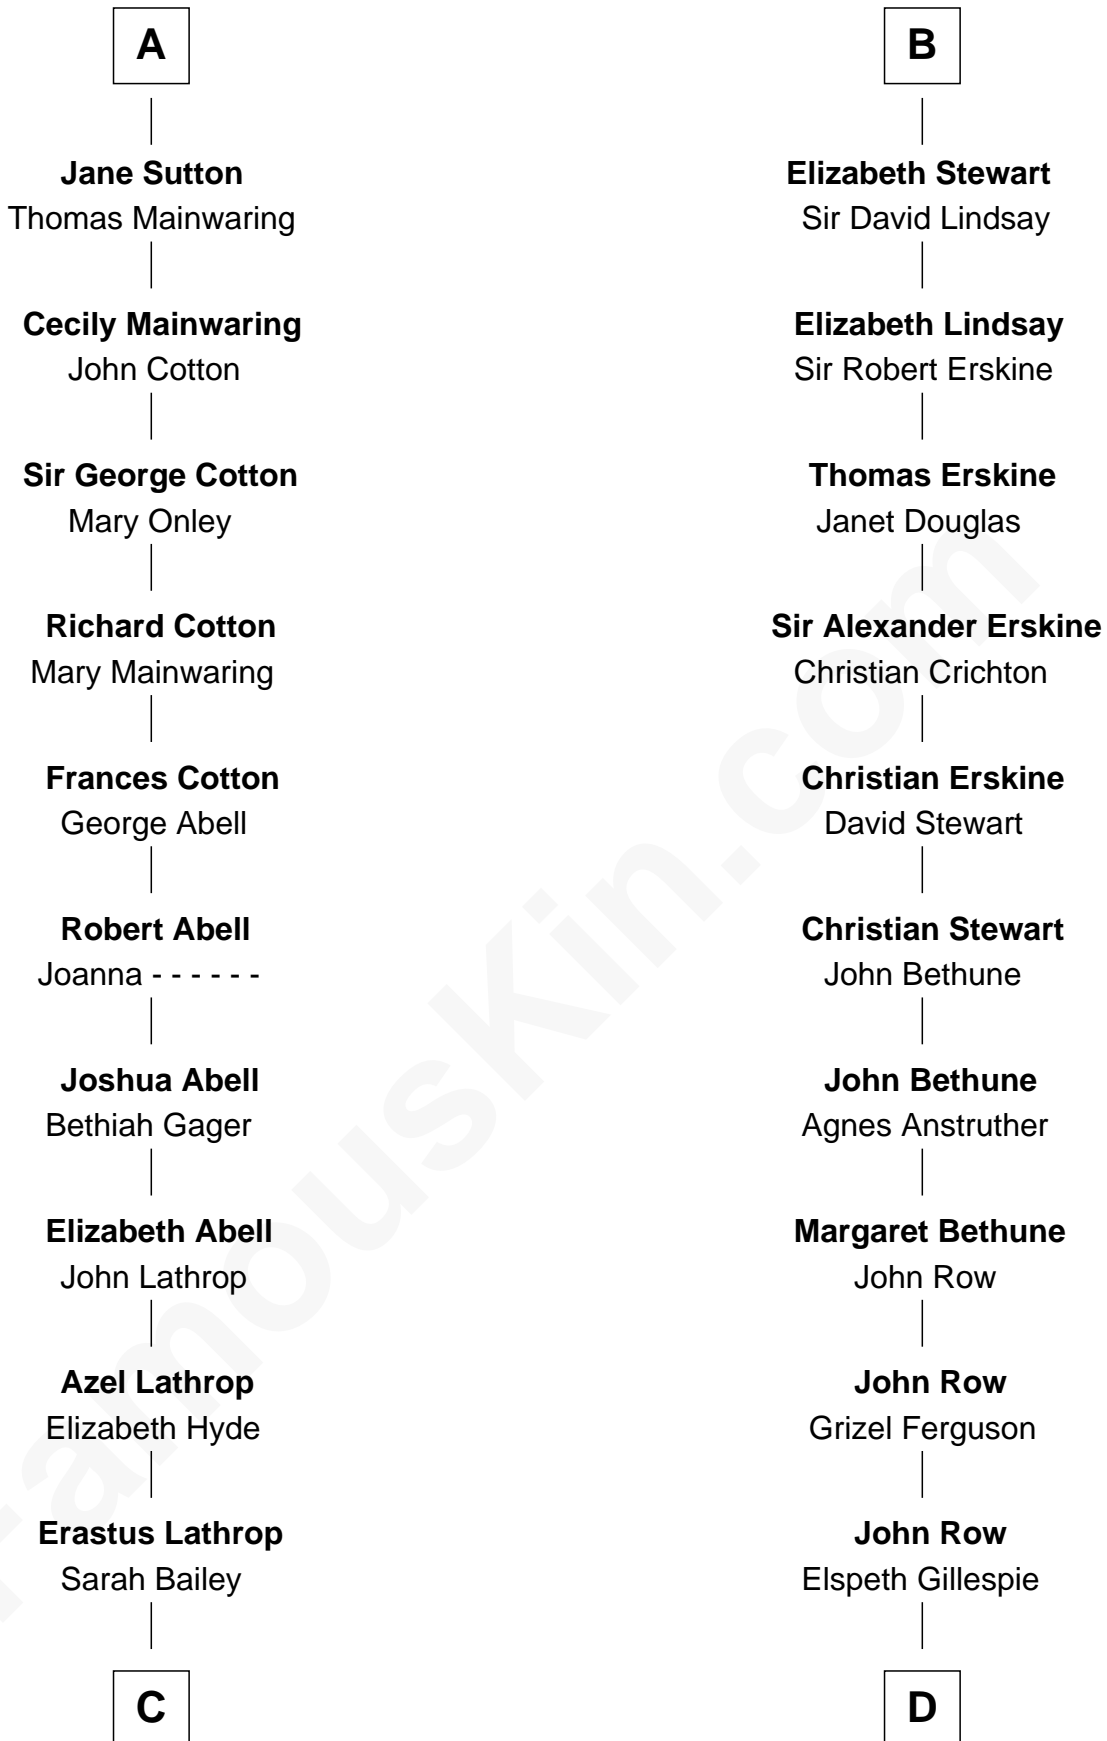

FamousKin.com

Relationship Chart of

Marjorie Post

Founder of General Foods

19th cousin 1 time removed of

General Hugh Mercer

American Revolution

Hugh de Kevelioc
Bertrade de Montfort

C

Caroline Cushman Lathrop

Charles Rollin Post

Charles William Post

Elle Letitia Merriweather

Marjorie Post

Founder of General Foods

D

Lilias Row

John Mercer

Thomas Mercer

Isabel Smith

William Mercer

Anne Munro

General Hugh Mercer

American Revolution