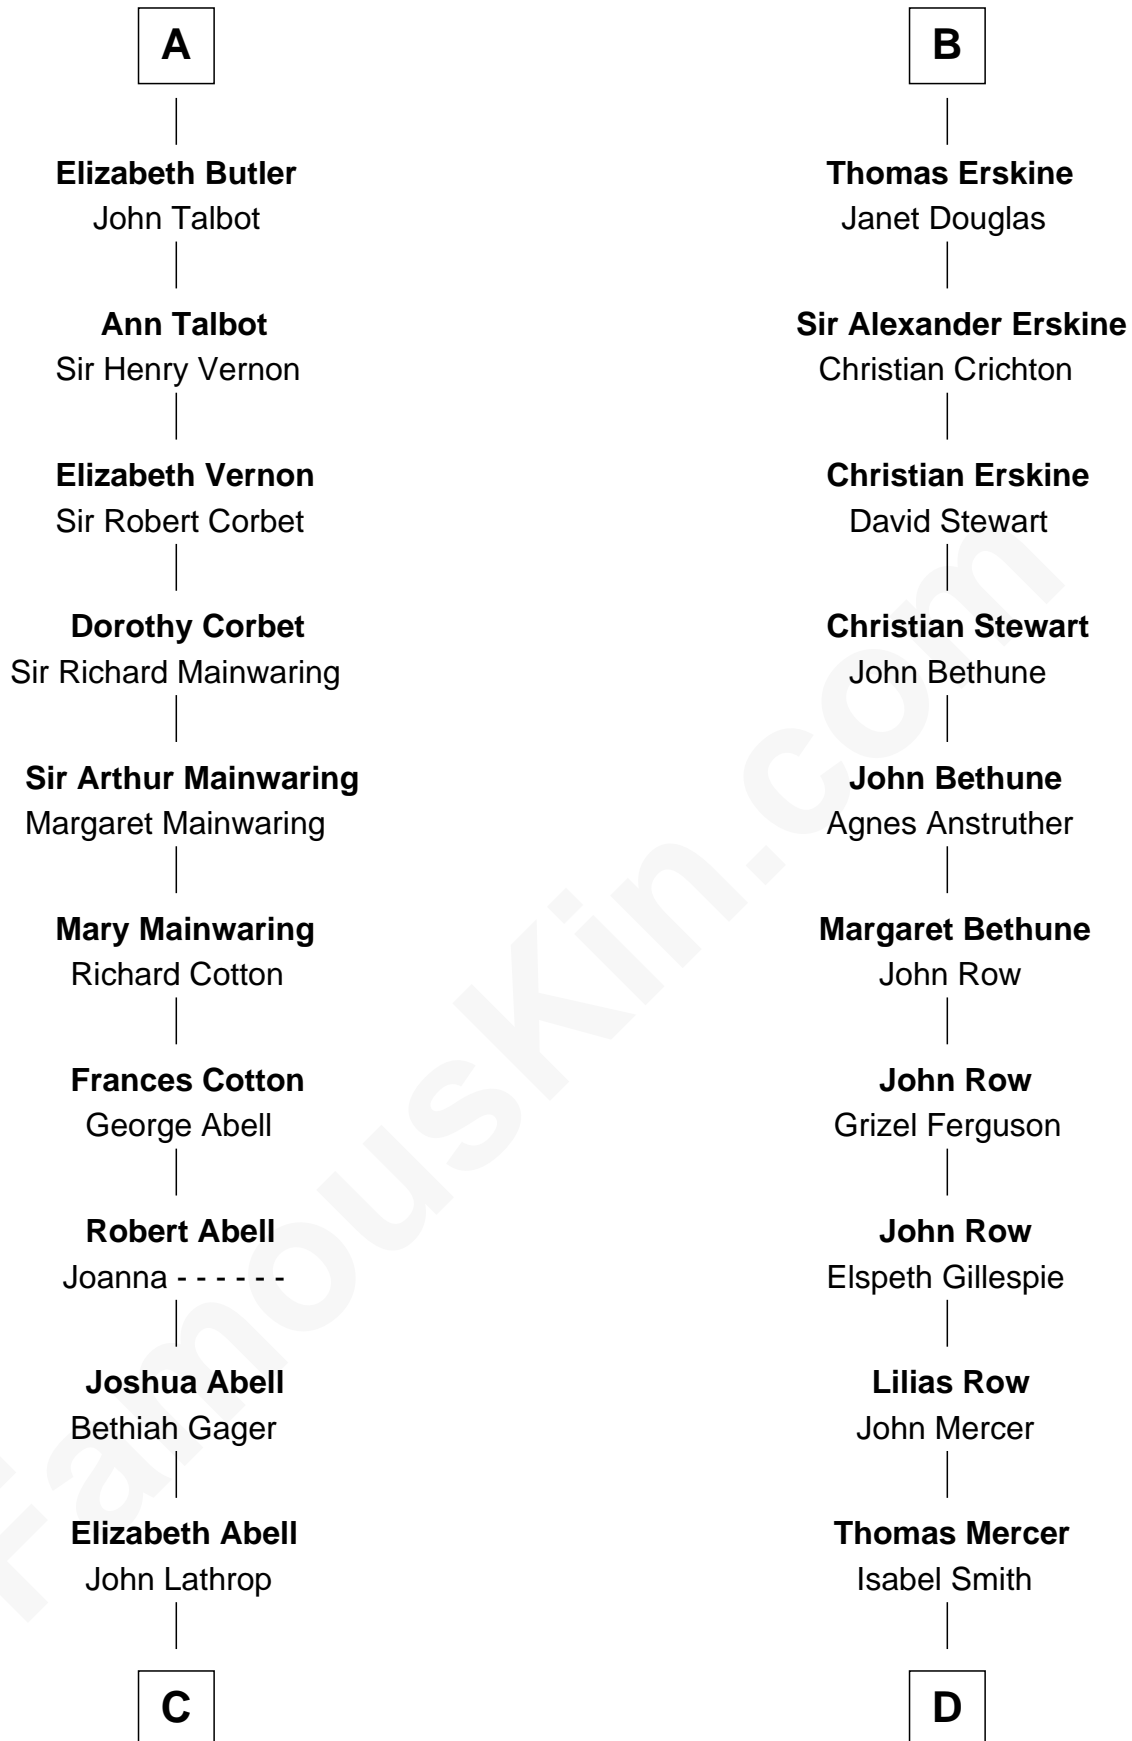

FamousKin.com Relationship Chart of

Marjorie Post

Founder of General Foods

18th cousin 3 times removed of

General Hugh Mercer

American Revolution

C

Azel Lathrop
Elizabeth Hyde

Erastus Lathrop
Sarah Bailey

Caroline Cushman Lathrop
Charles Rollin Post

Charles William Post
Elle Letitia Merriweather

Marjorie Post
Founder of General Foods

D

William Mercer
Anne Munro

General Hugh Mercer
American Revolution