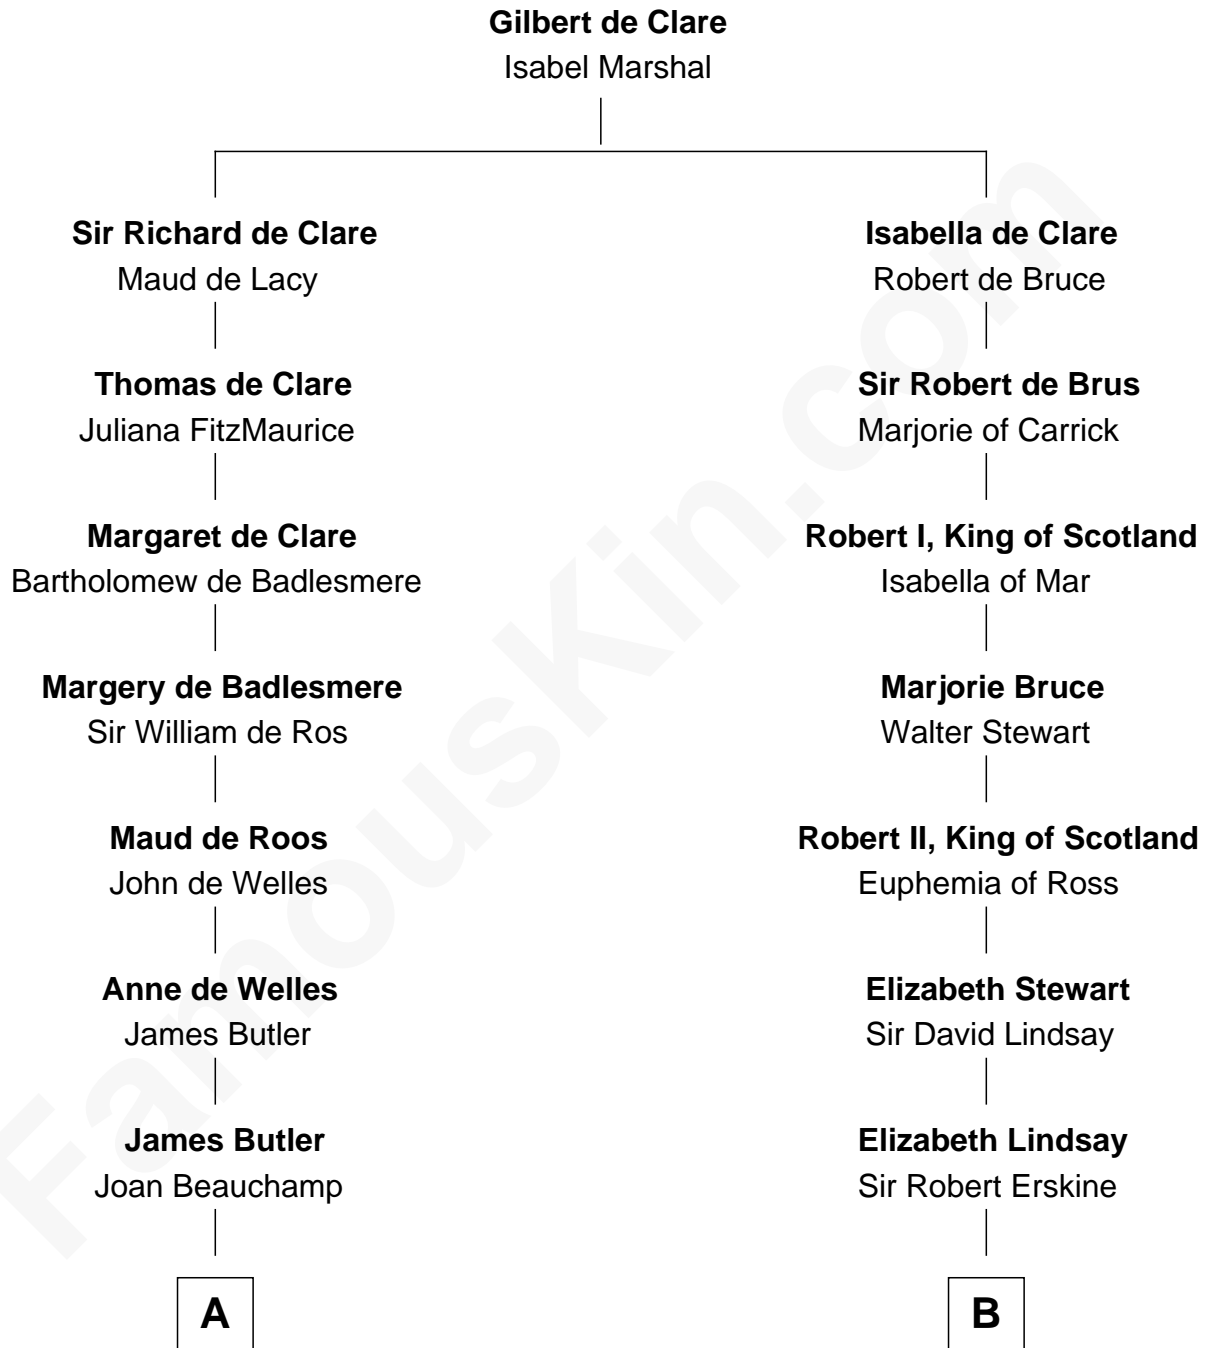

FamousKin.com Relationship Chart of

Marjorie Post

Founder of General Foods

18th cousin 3 times removed of

General Hugh Mercer

American Revolution

C

Azel Lathrop
Elizabeth Hyde

Erastus Lathrop
Sarah Bailey

Caroline Cushman Lathrop
Charles Rollin Post

Charles William Post
Elle Letitia Merriweather

Marjorie Post
Founder of General Foods

D

William Mercer
Anne Munro

General Hugh Mercer
American Revolution