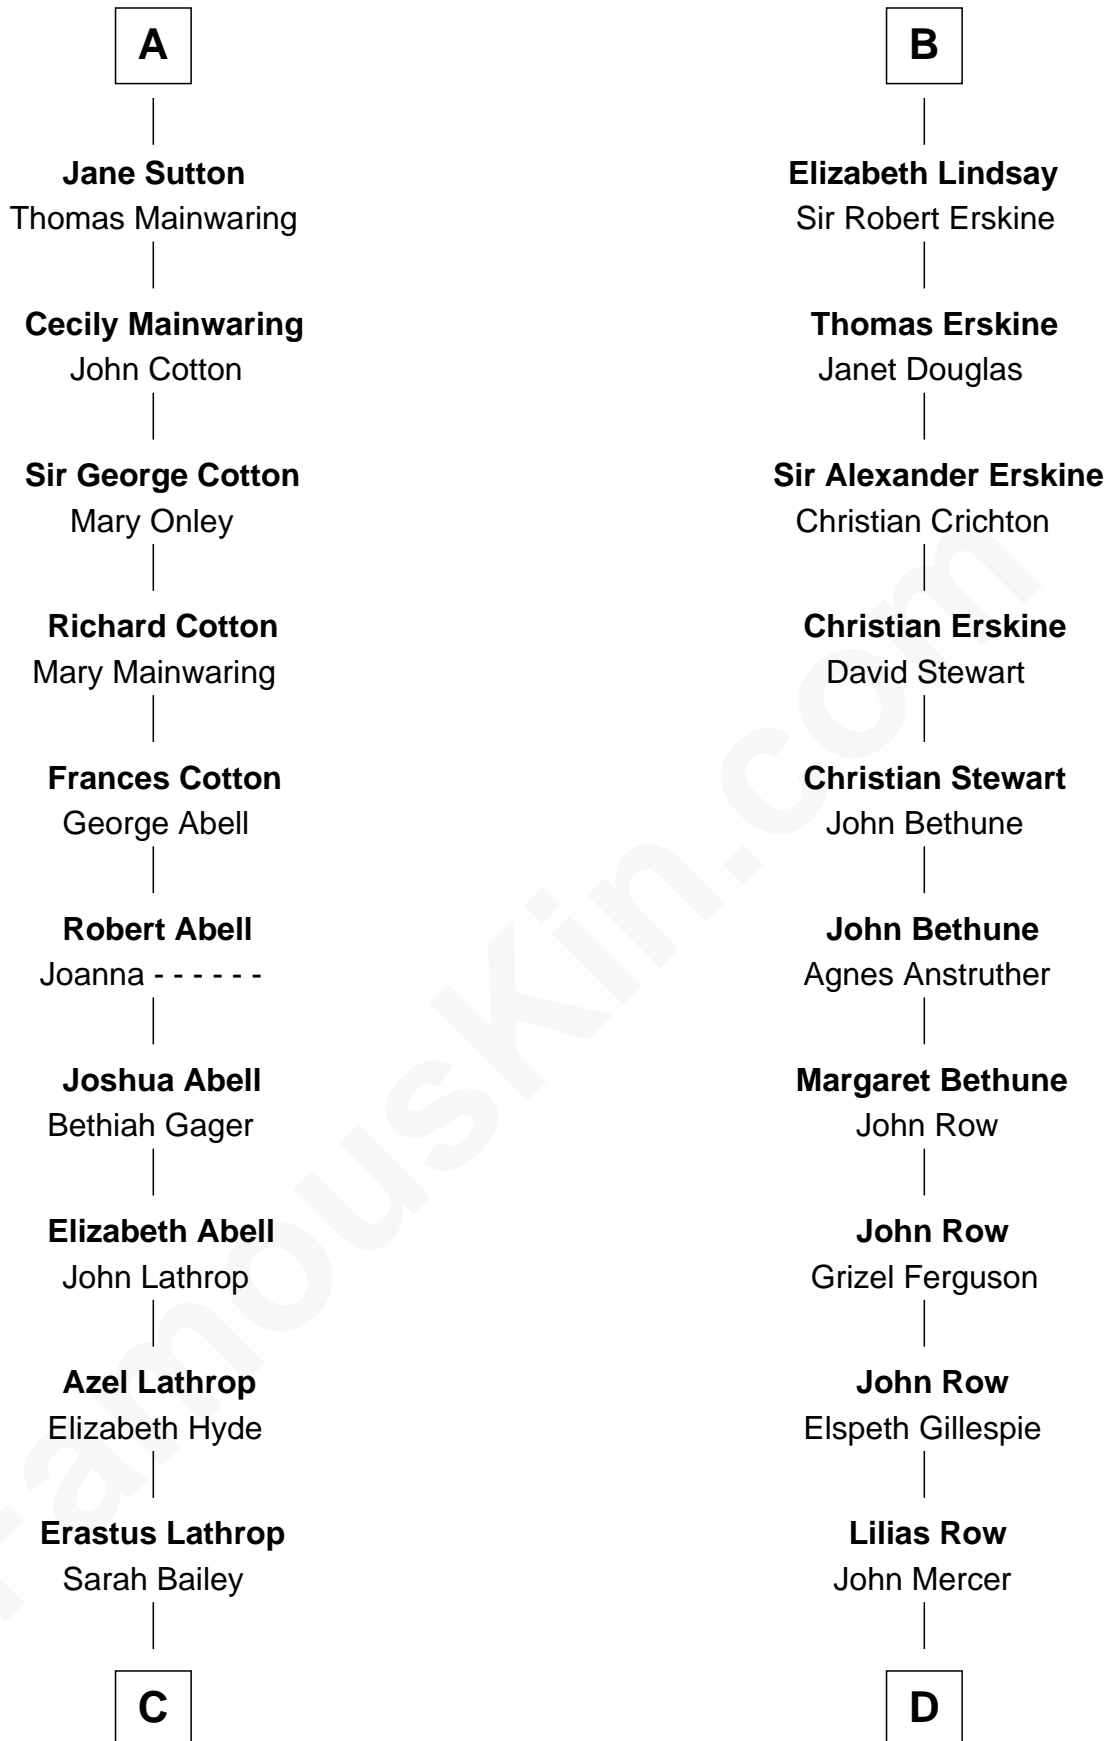

# FamousKin.com Relationship Chart of

**Marjorie Post**

*Founder of General Foods*

19th cousin of

**General Hugh Mercer**

*American Revolution*

**Sir William Marshal**

Isabel de Clare

**C**

**Caroline Cushman Lathrop**

Charles Rollin Post

**Charles William Post**

Elle Letitia Merriweather

**Marjorie Post**

*Founder of General Foods*

**D**

**Thomas Mercer**

Isabel Smith

**William Mercer**

Anne Munro

**General Hugh Mercer**

*American Revolution*

FamousKin.com