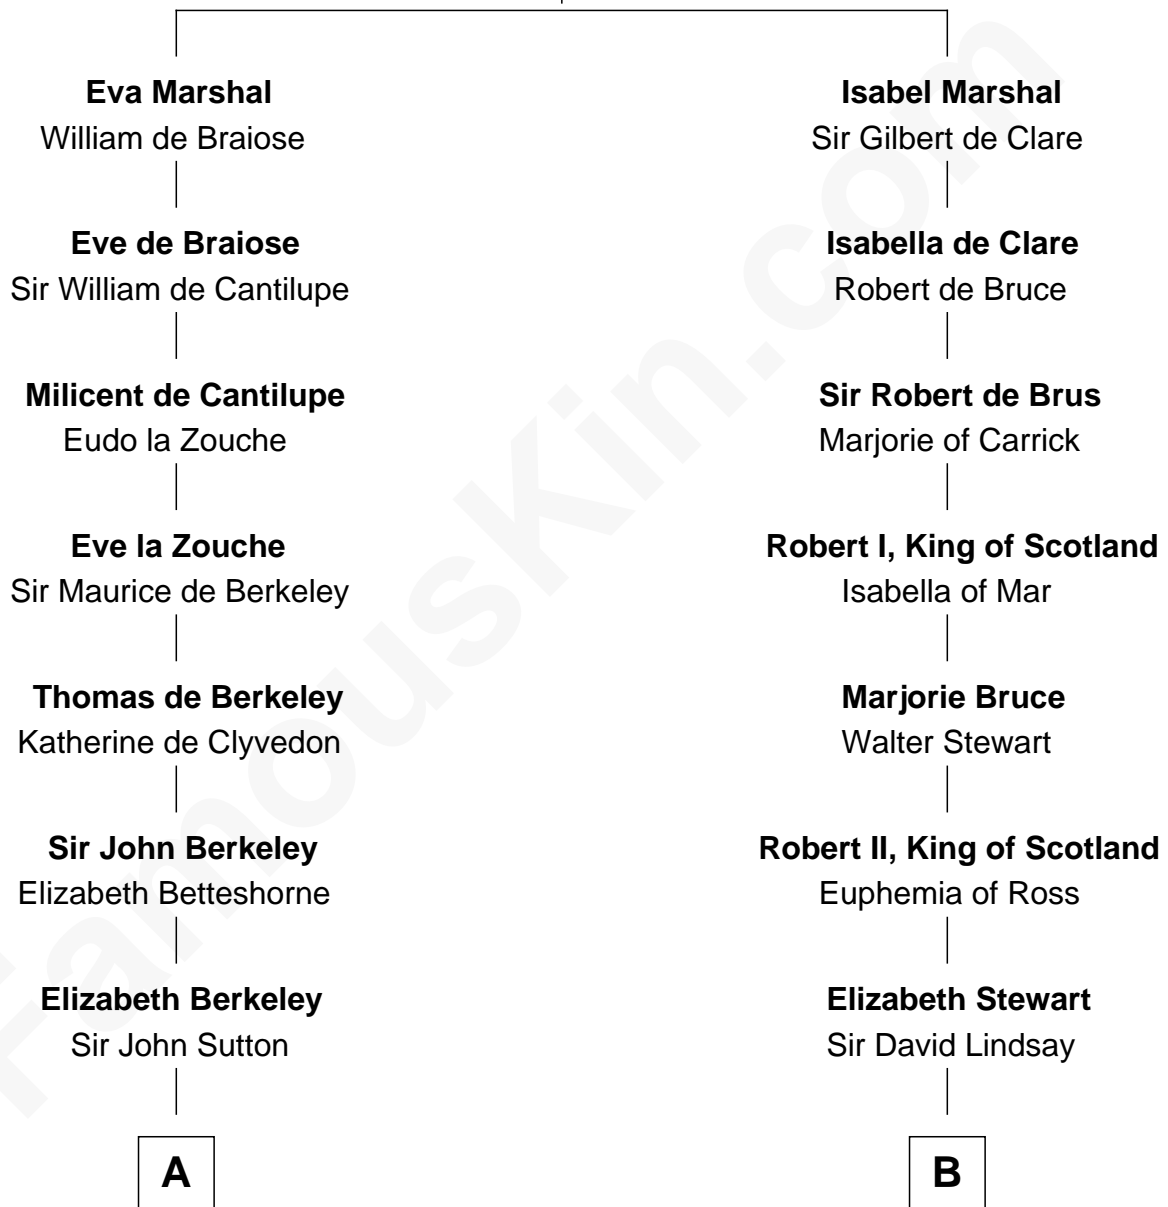

# FamousKin.com Relationship Chart of

**Marjorie Post**

*Founder of General Foods*

19th cousin of

**General Hugh Mercer**

*American Revolution*

**Sir William Marshal**

Isabel de Clare

**C**

**Caroline Cushman Lathrop**

Charles Rollin Post

**Charles William Post**

Elle Letitia Merriweather

**Marjorie Post**

*Founder of General Foods*

**D**