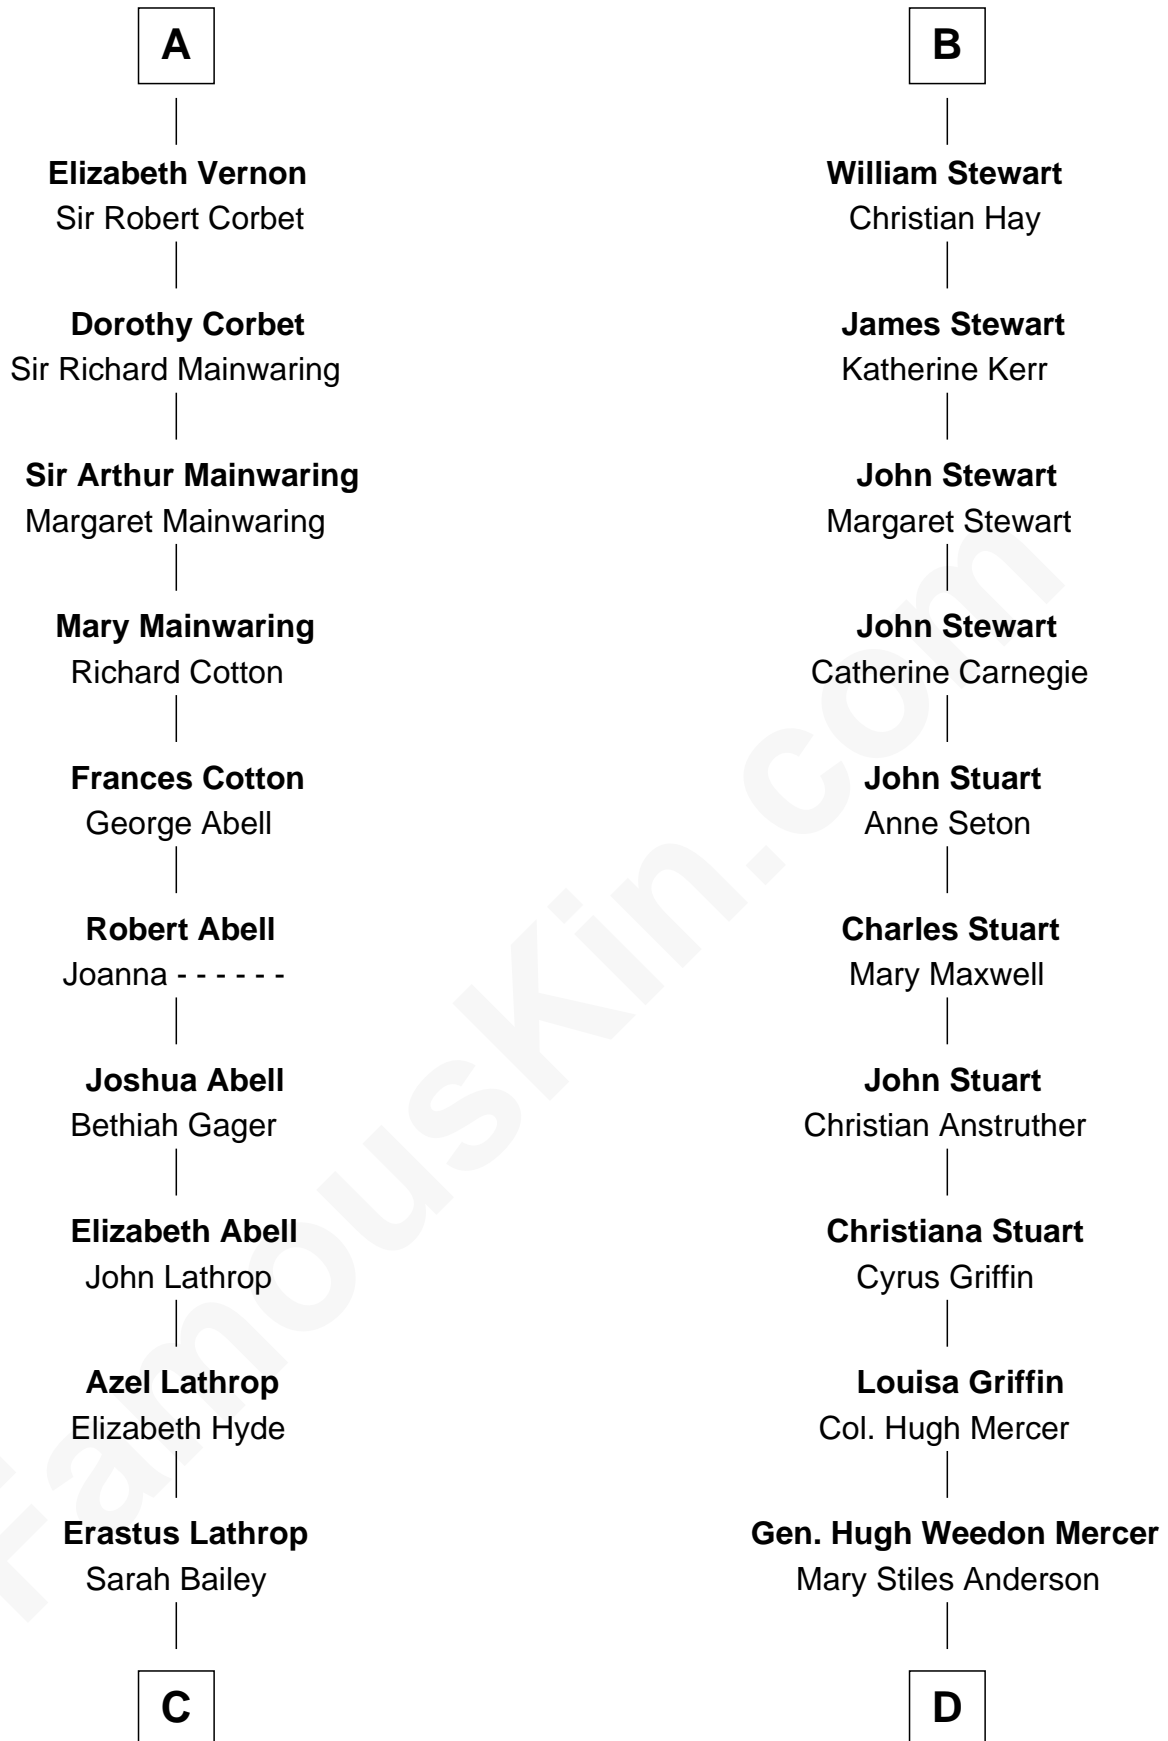

# FamousKin.com Relationship Chart of

**Marjorie Post**

*Founder of General Foods*

19th cousin of

**Johnny Mercer**

*Songwriter and Co-Founder of Capitol Records*

**C**

**Caroline Cushman Lathrop**

Charles Rollin Post

**Charles William Post**

Elle Letitia Merriweather

**Marjorie Post**

*Founder of General Foods*

**D**

**George Anderson Mercer**

Nanny Maury Herndon