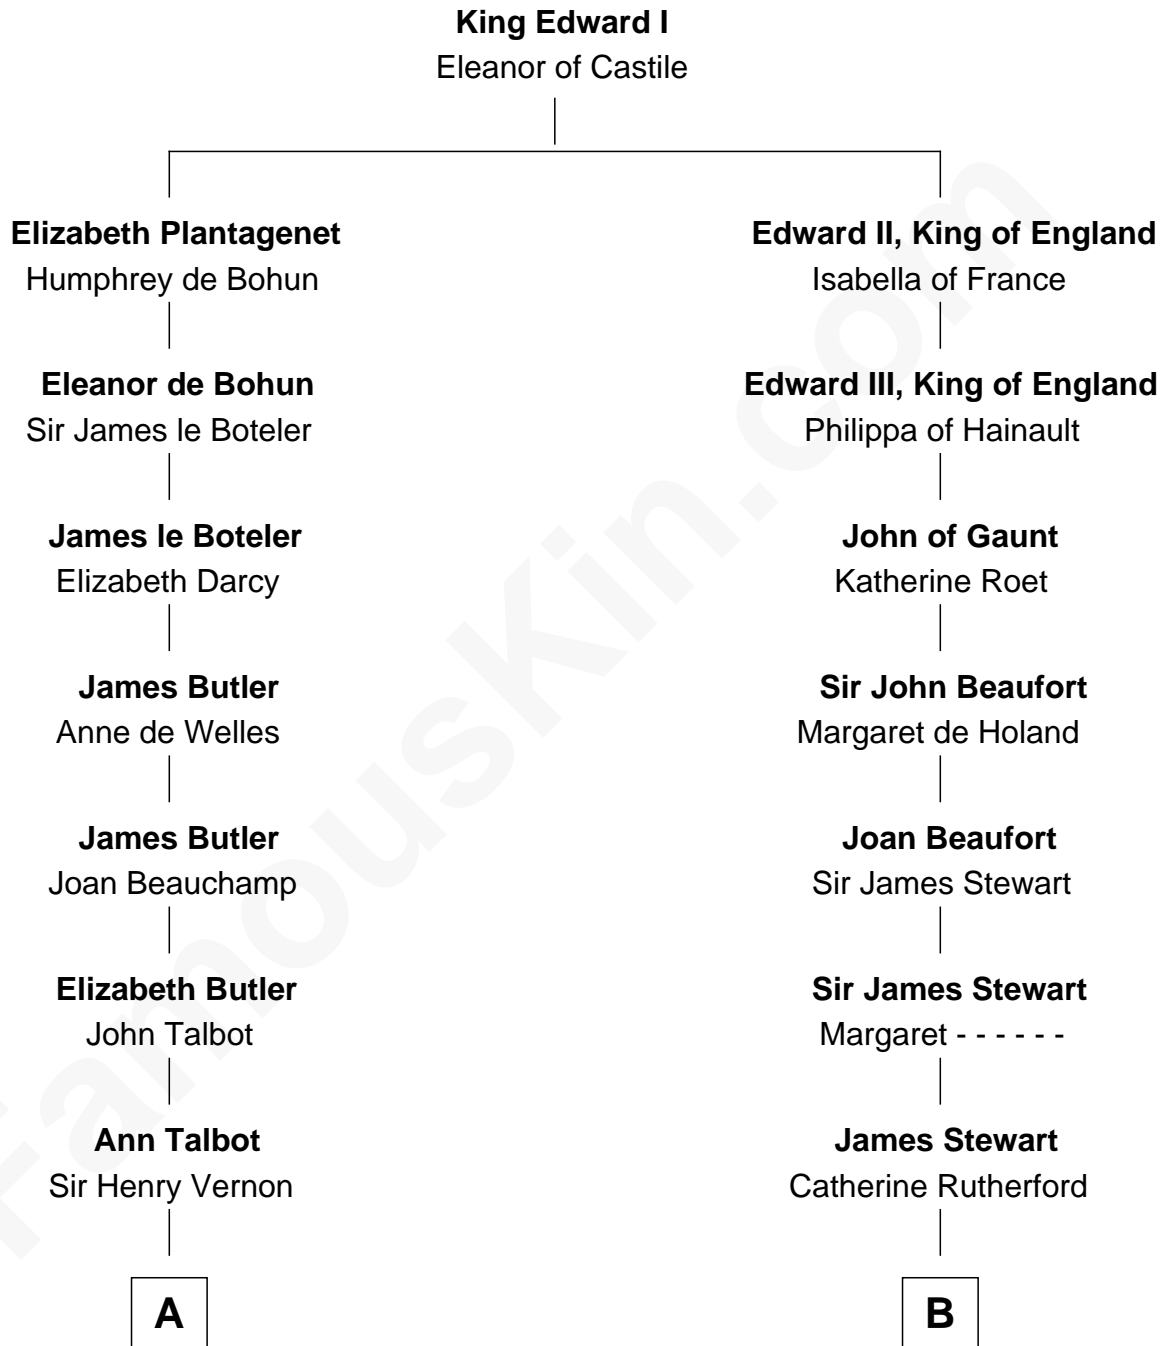

# FamousKin.com Relationship Chart of

**Marjorie Post**

*Founder of General Foods*

19th cousin of

**Johnny Mercer**

*Songwriter and Co-Founder of Capitol Records*

**C**

**Caroline Cushman Lathrop**

Charles Rollin Post

**Charles William Post**

Elle Letitia Merriweather

**Marjorie Post**

*Founder of General Foods*

**D**

**George Anderson Mercer**

Nanny Maury Herndon