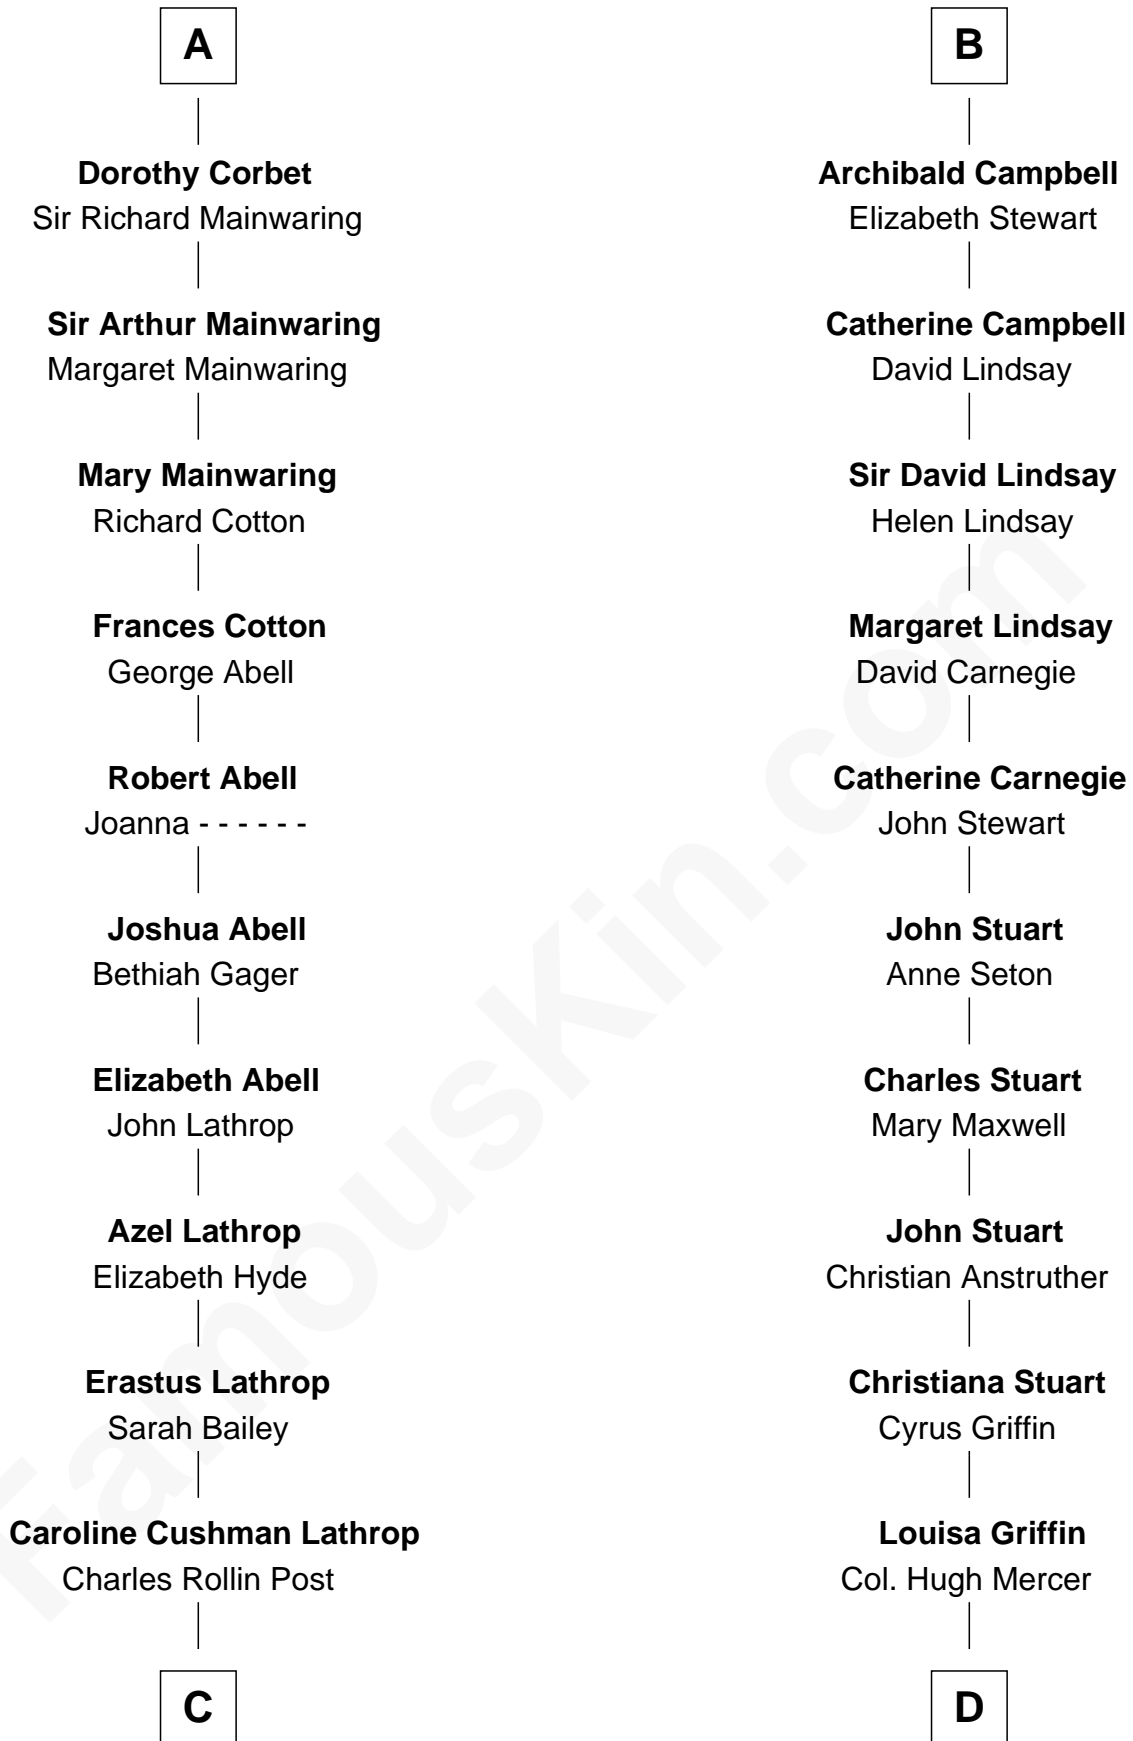

# FamousKin.com Relationship Chart of

**Marjorie Post**

*Founder of General Foods*

18th cousin 2 times removed of

**Johnny Mercer**

*Songwriter and Co-Founder of Capitol Records*

**Sir Richard de Burgh**

Margaret - - - - -

Robert I, King of Scotland

**Matilda Bruce**

Thomas Isaac

**Joan Isaac**

John de Ergadia

**Isabel de Ergadia**

Sir John Stewart

**Sir Robert Stewart**

Joan Stewart

**John Stewart**

Fingula of the Isles

**Isabel Stewart**

Colin Campbell

**B**

**C**

**Charles William Post**  
Elle Letitia Merriweather