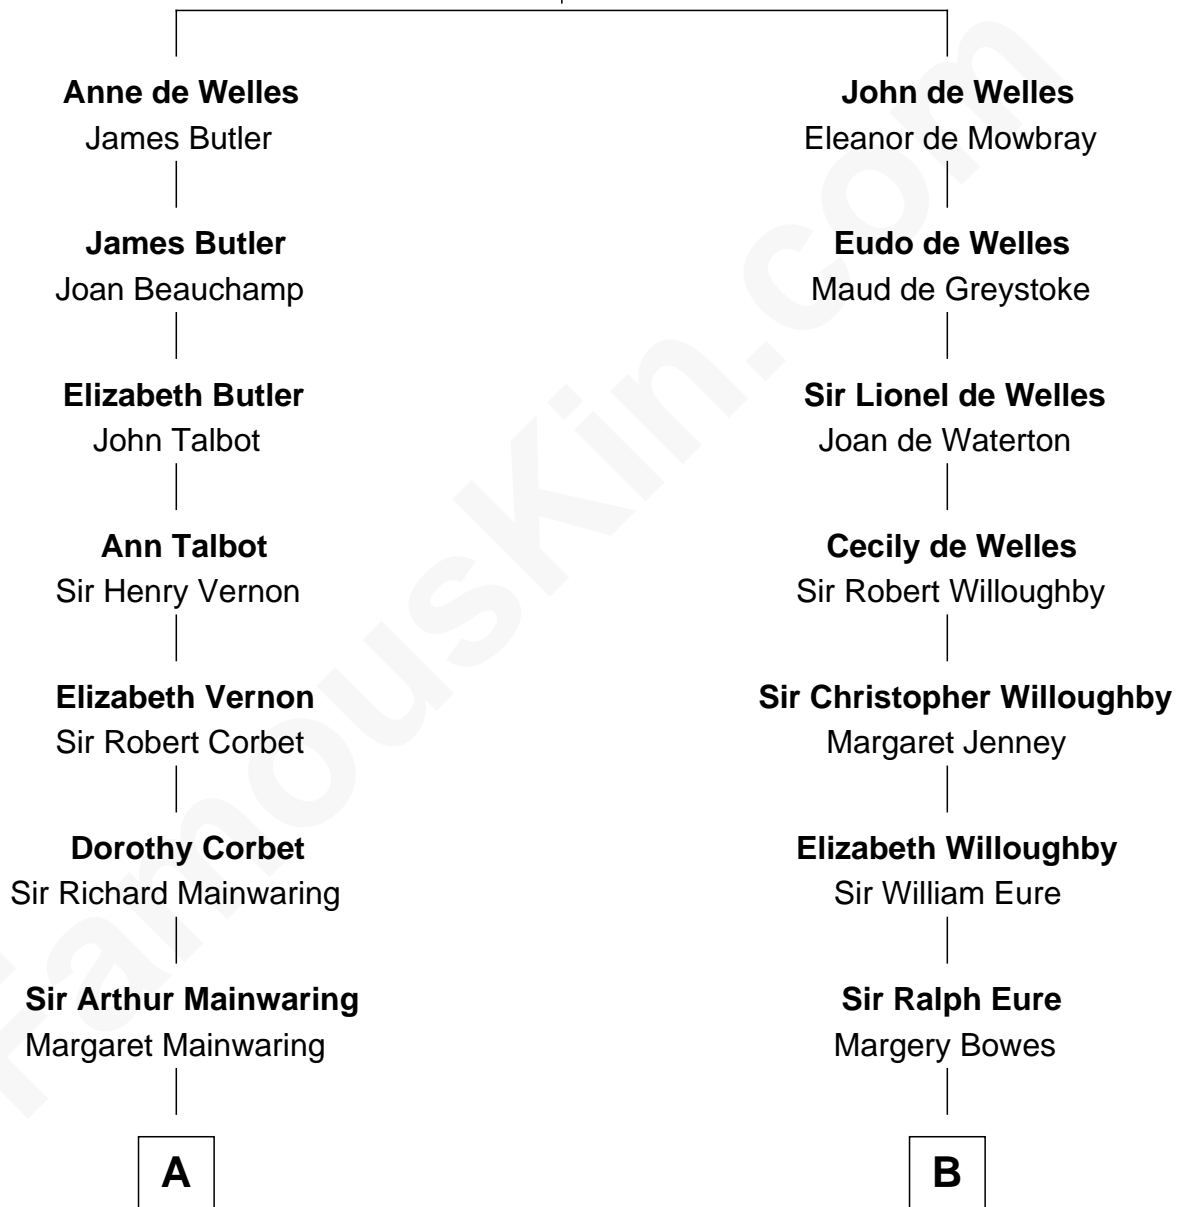

# FamousKin.com Relationship Chart of

**Marjorie Post**

*Founder of General Foods*

16th cousin 4 times removed of

**Zach Snyder**

*Filmmaker*

**John de Welles**

Maud de Roos

**C**

—  
**Jennie Minerva Danforth**

John Batchelder Manley

—  
**Helen Danforth Manley**

Dr. Edgar Earl Reeves

—  
**Marsha Manley Reeves**

Charles Edward Snyder

—  
**Zach Snyder**