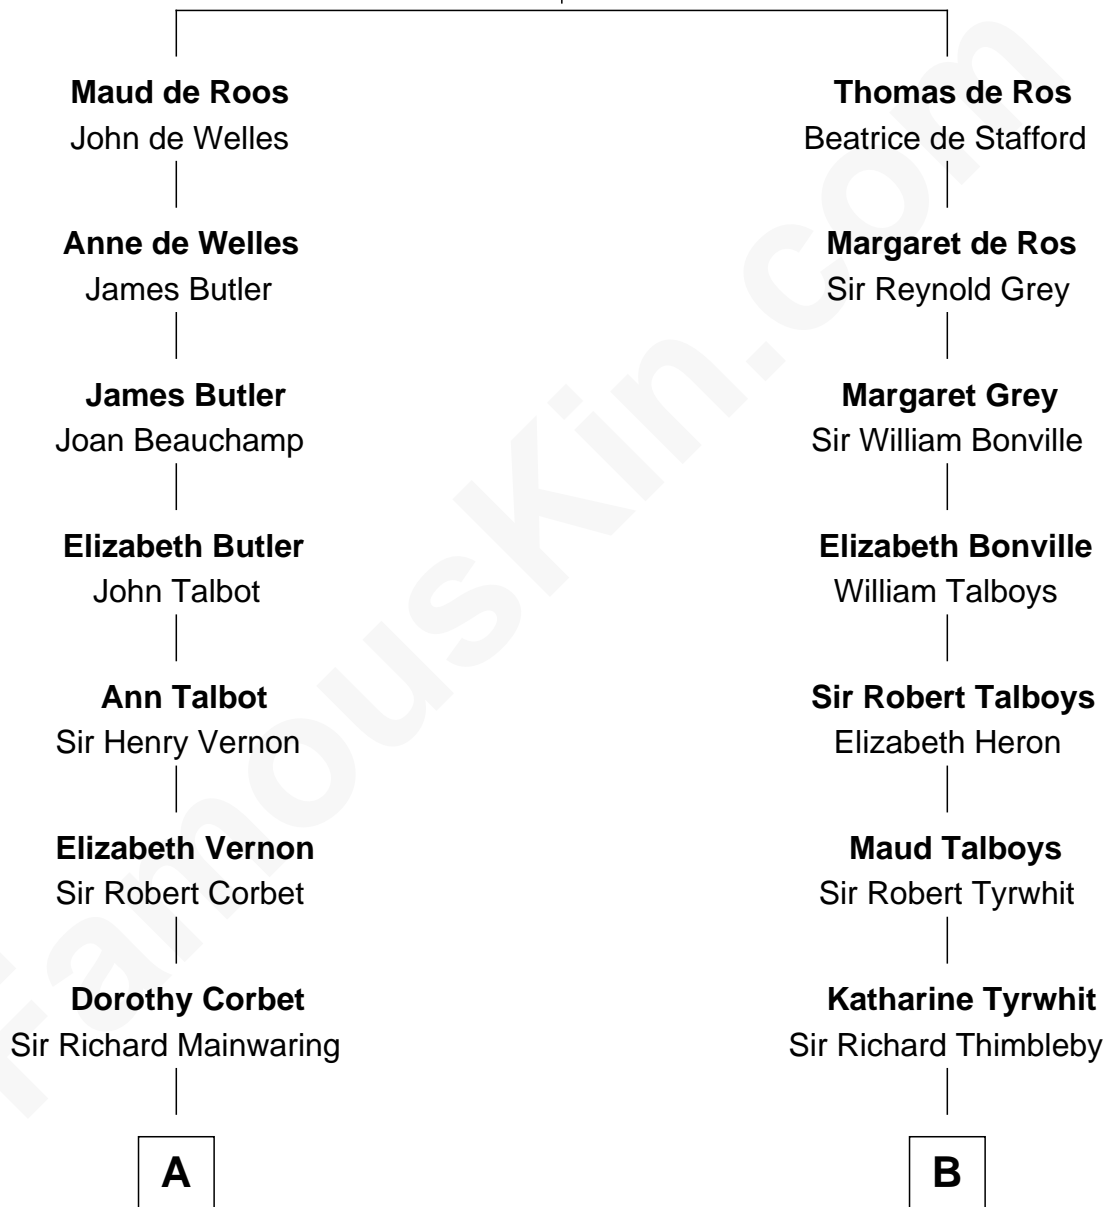

FamousKin.com

Relationship Chart of

Marjorie Post

Founder of General Foods

17th cousin 1 time removed of

Rear Admiral Philip H. Cooper

United States Navy

Sir William de Ros
Margery de Badlesmere

C

Delia Ann Murdock
Hiram Henry Cooper

Rear Admiral Philip H. Cooper
United States Navy

FamousKin.com